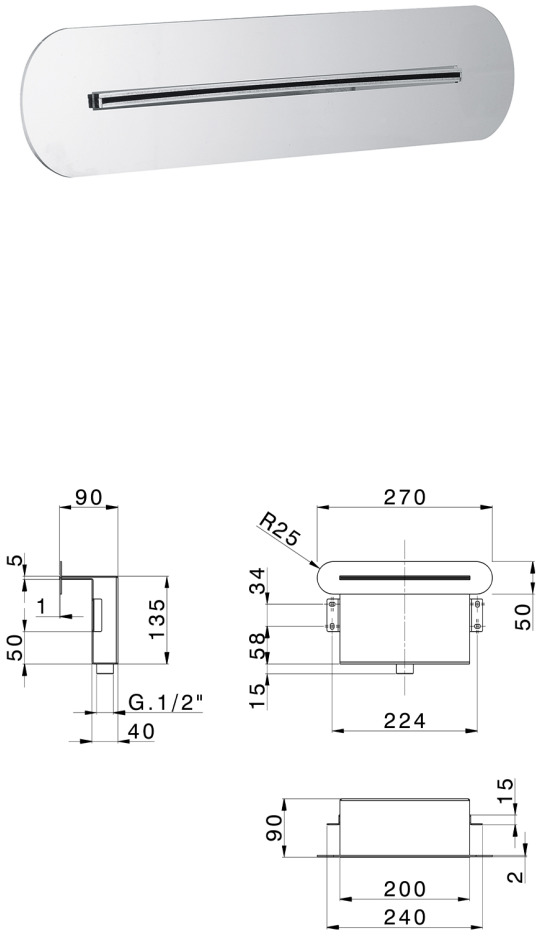

Concealed waterfall ZEN_ZS129080

MODEL **ZS129080**

Concealed waterfall, with round rosette, Stainless Steel AISI 304

AVAILABLE FINISHINGS

-  **D1** D1 Brushed Inox
-  **40** 40 Matt Black
-  **4Q** 4Q Matt White
-  **D2** D2 Polished Inox