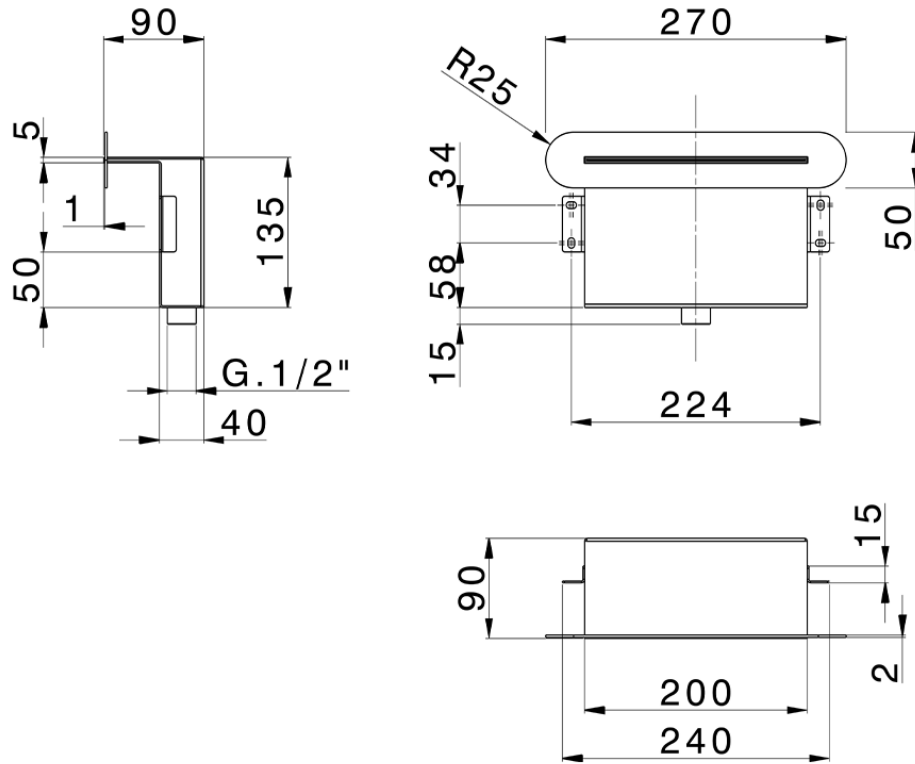

Concealed waterfall ZEN\_ZS129080

ZS129080

<https://en.huberitalia.com/concealed-waterfall-zen-zs129080>

2026-04-05