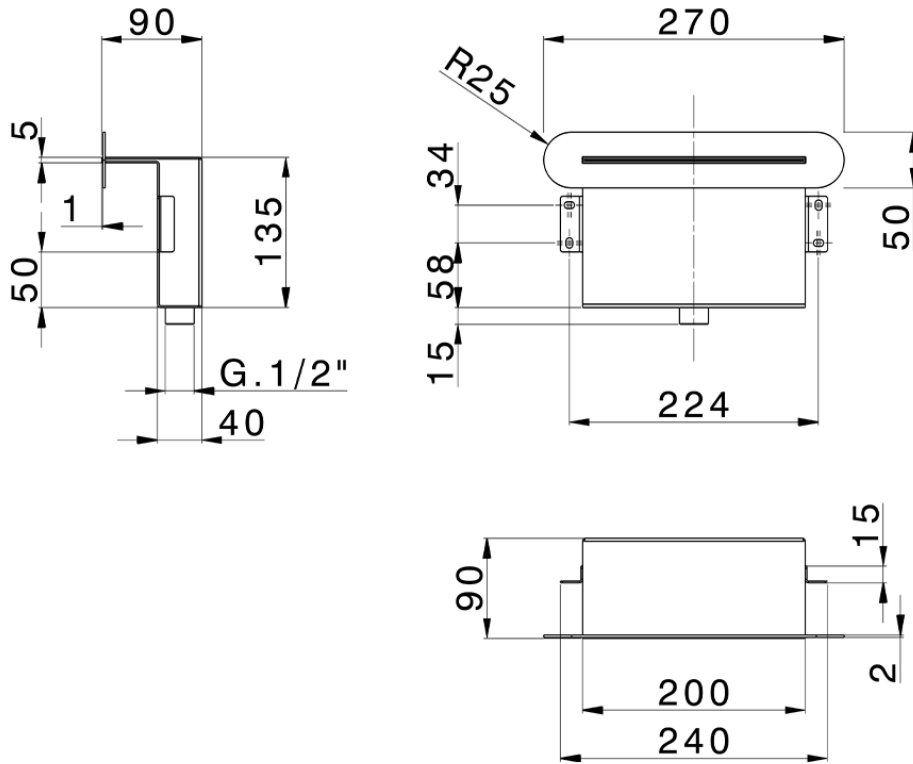

Concealed waterfall ZEN_ZS129080

ZS129080

<https://en.huberitalia.com/concealed-waterfall-zen-zs129080>

2026-06-13