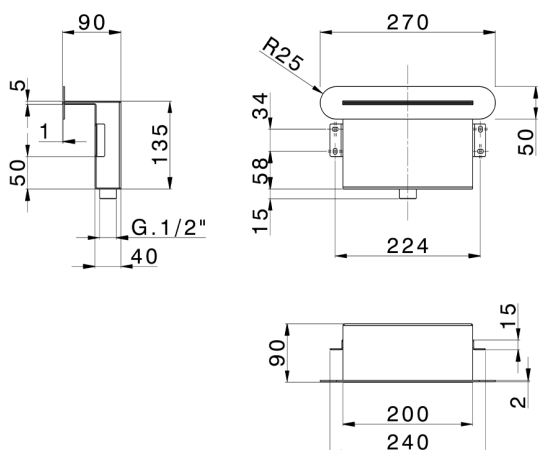

## Concealed waterfall ZEN\_ZS129080

MODEL **ZS129080**

Concealed waterfall, with round rosette, Stainless Steel AISI 304