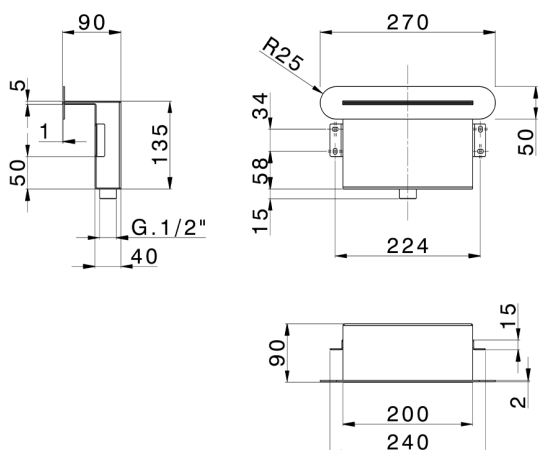

Concealed waterfall ZEN_ZS129080

MODEL **ZS129080**

Concealed waterfall, with round rosette, Stainless Steel AISI 304

AVAILABLE FINISHINGS

-  **D1** D1 Brushed Inox
-  **40** 40 Matt Black
-  **4Q** 4Q Matt White
-  **D2** D2 Polished Inox