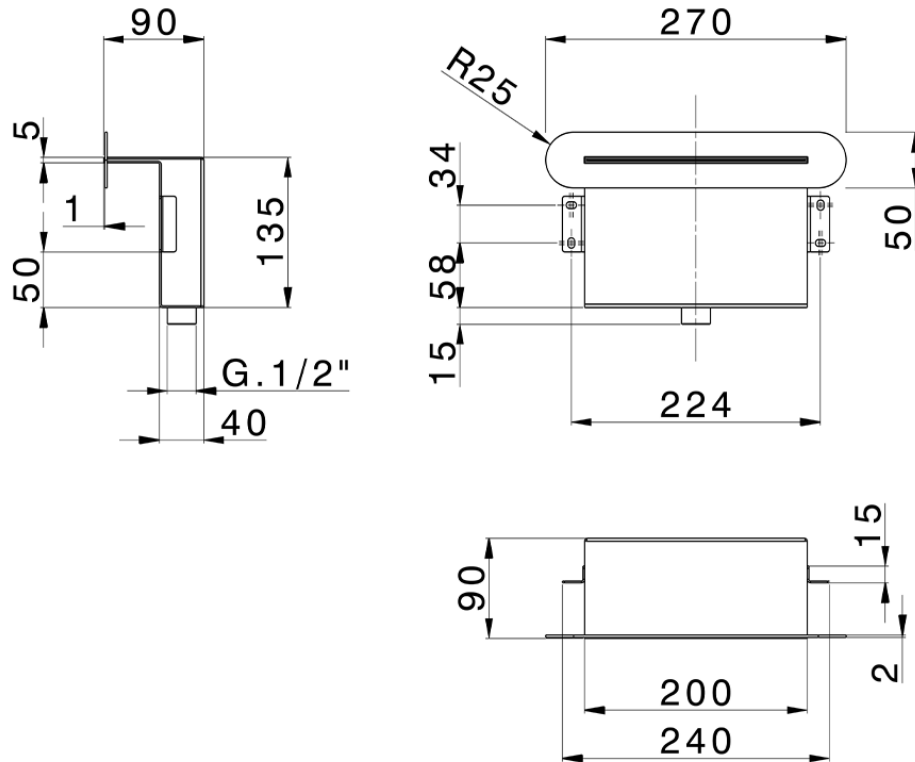

Concealed waterfall ZEN\_ZS129080

ZS129080

<https://en.huberitalia.com/concealed-waterfall-zen-zs129080>

2026-05-15