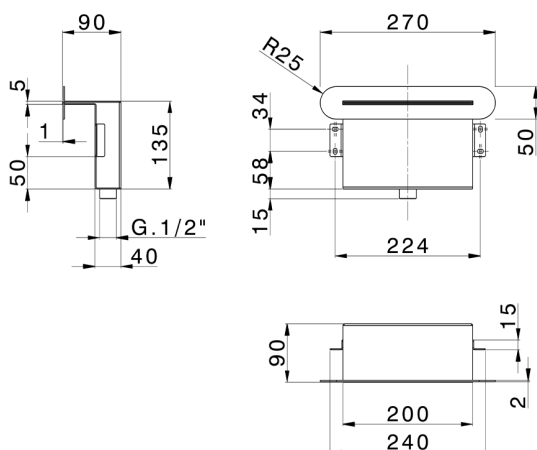

Concealed waterfall ZEN_ZS129080

MODEL **ZS129080**

Concealed waterfall, with round rosette, Stainless Steel AISI 304

AVAILABLE FINISHINGS

-  **D1** D1 Brushed Inox
-  **40** 40 Matt Black
-  **4Q** 4Q Matt White
-  **D2** D2 Polished Inox