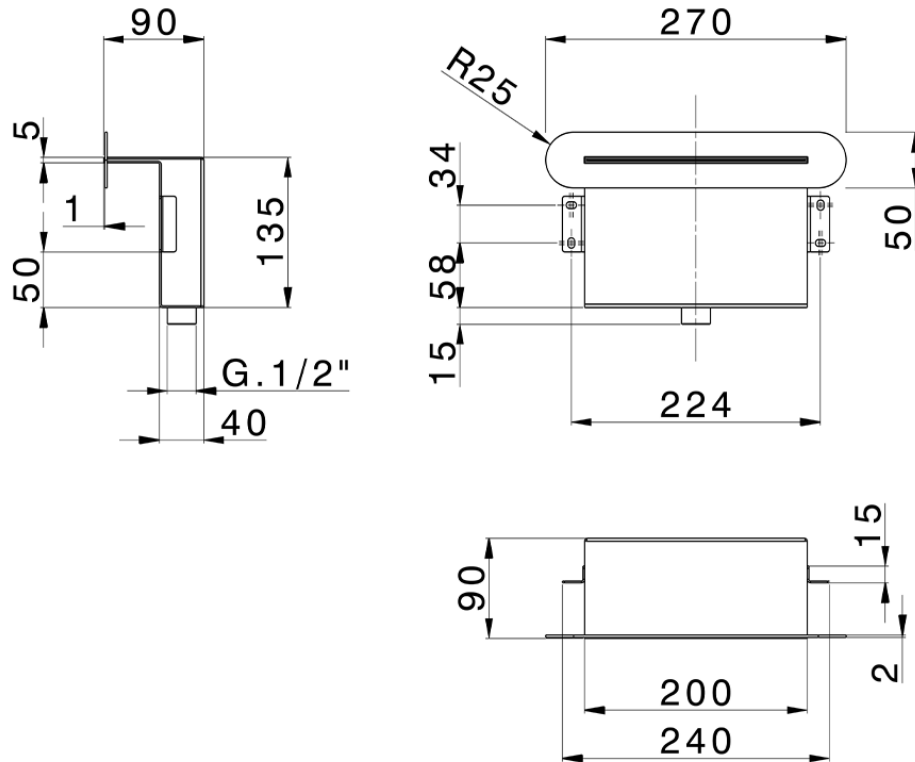

Concealed waterfall ZEN\_ZS129080

ZS129080

<https://en.huberitalia.com/concealed-waterfall-zen-zs129080>

2026-06-13