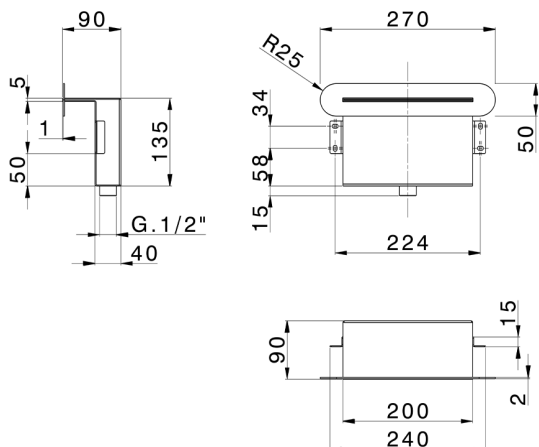

Concealed waterfall ZEN_ZS129080

MODEL **ZS129080**

Concealed waterfall, with round rosette, Stainless Steel AISI 304

AVAILABLE FINISHINGS

-  **D1** D1 Brushed Inox
-  **40** 40 Matt Black
-  **4Q** 4Q Matt White
-  **D2** D2 Polished Inox