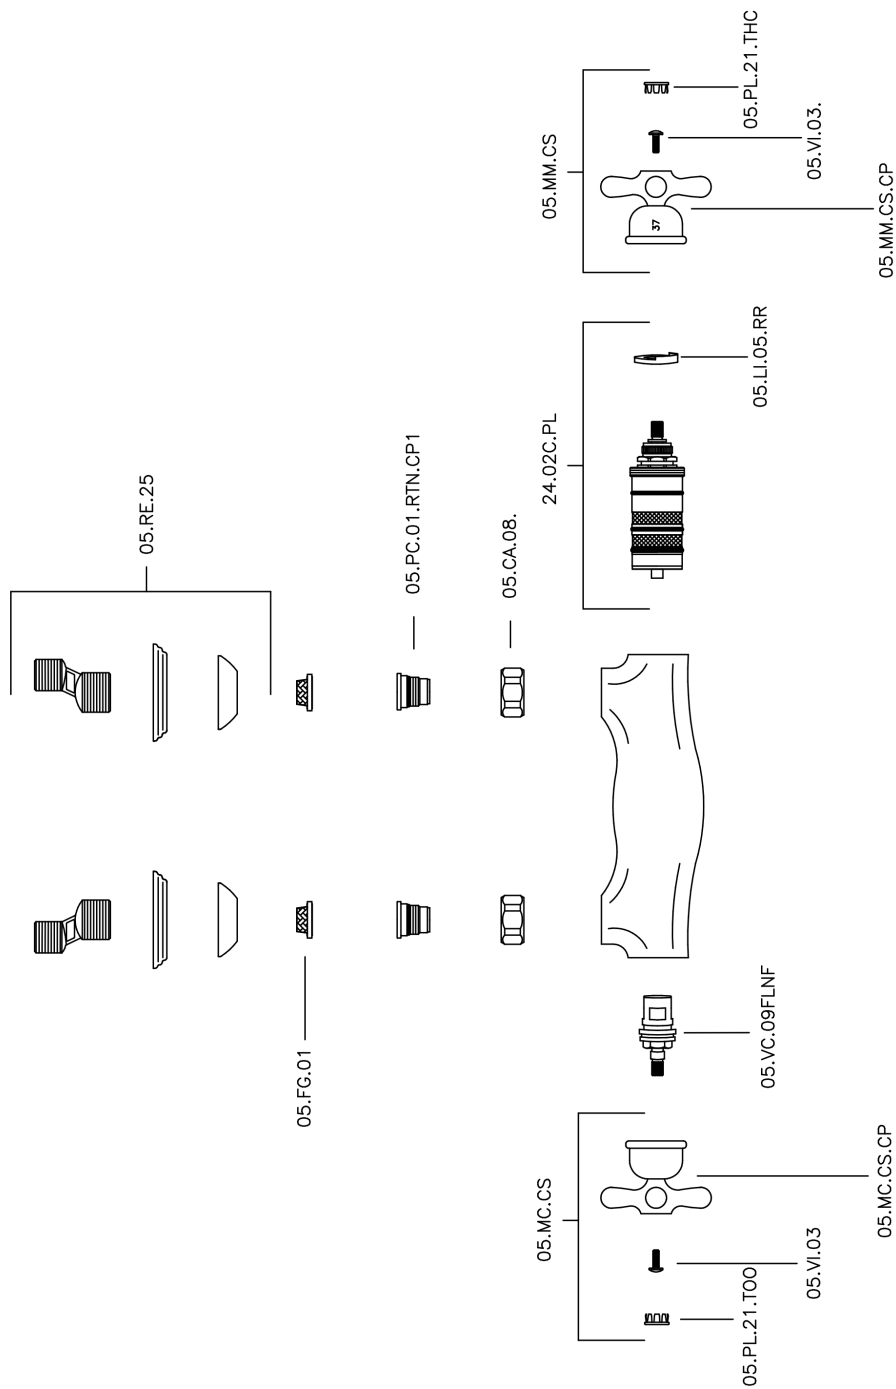

Thermostatic shower mixer, with shower set CROISSETTE_CSD01010

CSD01010

<https://en.huberitalia.com/thermostatic-shower-mixer-with-shower-set-croisette-csd01010>

Thermostatic shower mixer, with shower set CROISSETTE_CSD01010

Huber S.p.A.
 MISCELATORI TERMOSTATICI
 Huber S.p.A.
 Via Brughiere, 50
 I-28017 San Maurizio NO

CROISSETTE – ART. 63.07.

COMPLETO DOCCIA DUPLEX
 FLEXIBLE SHOWER KIT
 ENSEMBLE DE DOUCHE
 -

04.08.15

CSD01010

<https://en.huberitalia.com/thermostatic-shower-mixer-with-shower-set-croisette-csd01010>

2026-06-06