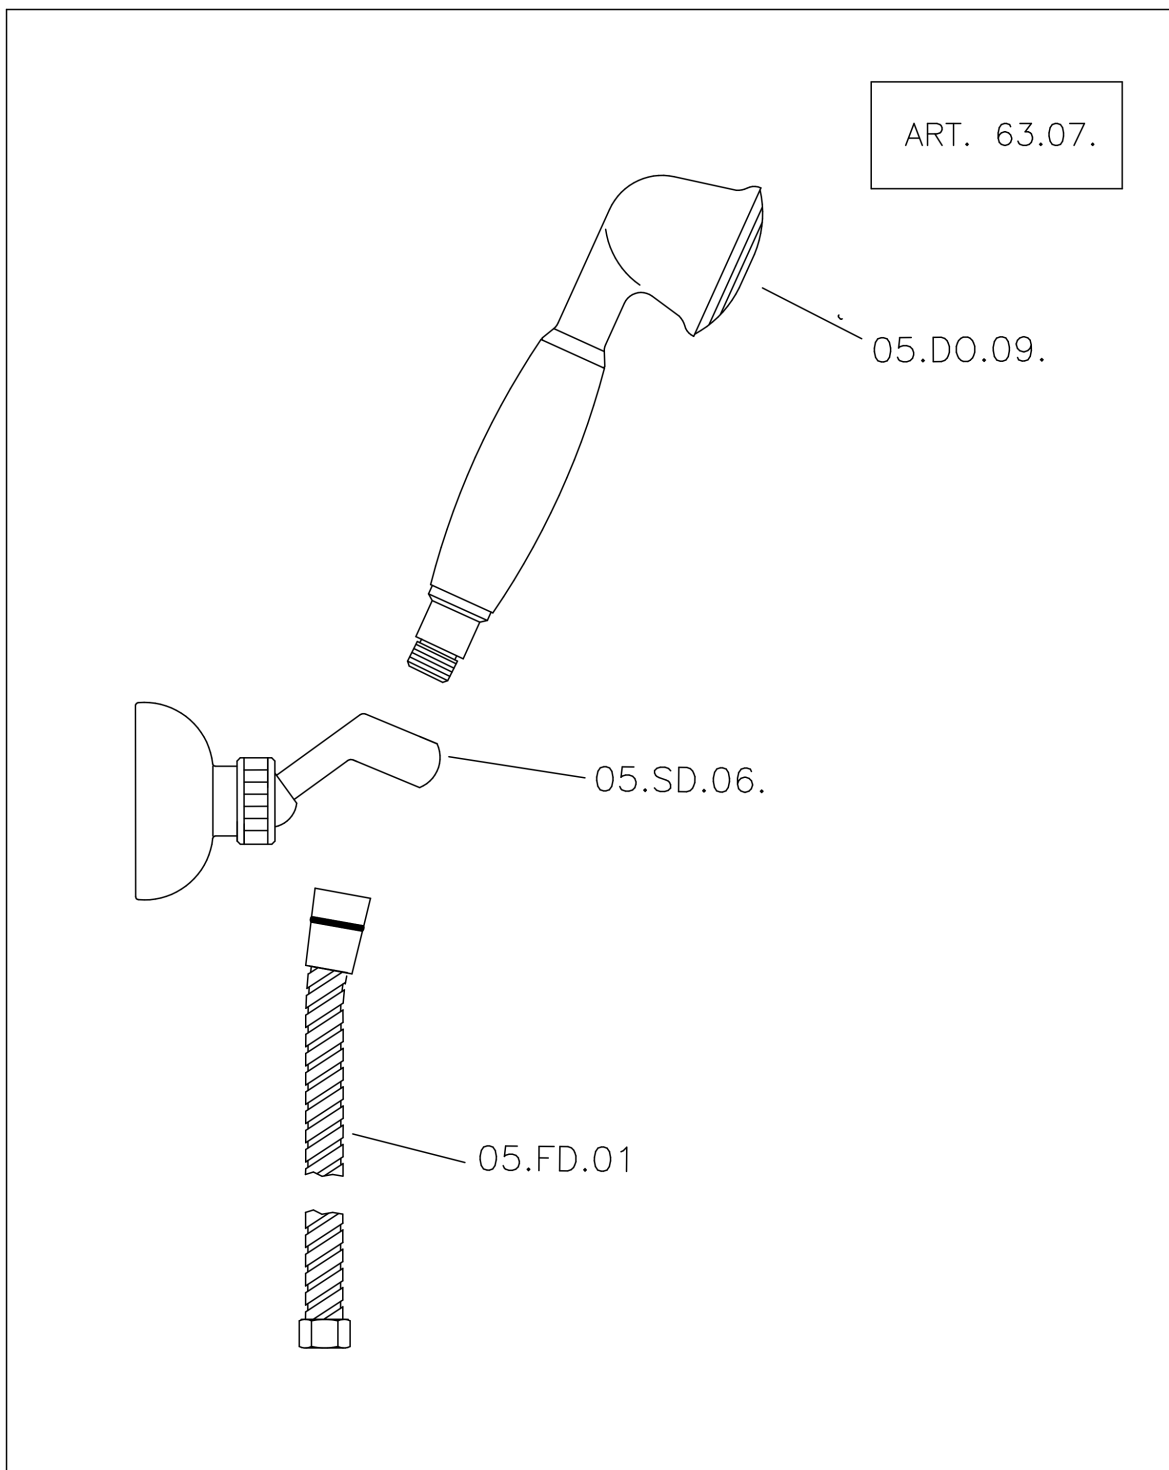

## Thermostatic shower mixer, with shower set CROISSETTE\_CSD01010

Huber S.p.A.  
 MISCELATORI TERMOSTATICI  
 Huber S.p.A.  
 Via Brughiere, 50  
 I-28017 San Maurizio NO

CROISSETTE – ART. 63.07.

COMPLETO DOCCIA DUPLEX  
 FLEXIBLE SHOWER KIT  
 ENSEMBLE DE DOUCHE  
 -

04.08.15

CSD01010

<https://en.huberitalia.com/thermostatic-shower-mixer-with-shower-set-croisette-csd01010>

2026-06-27