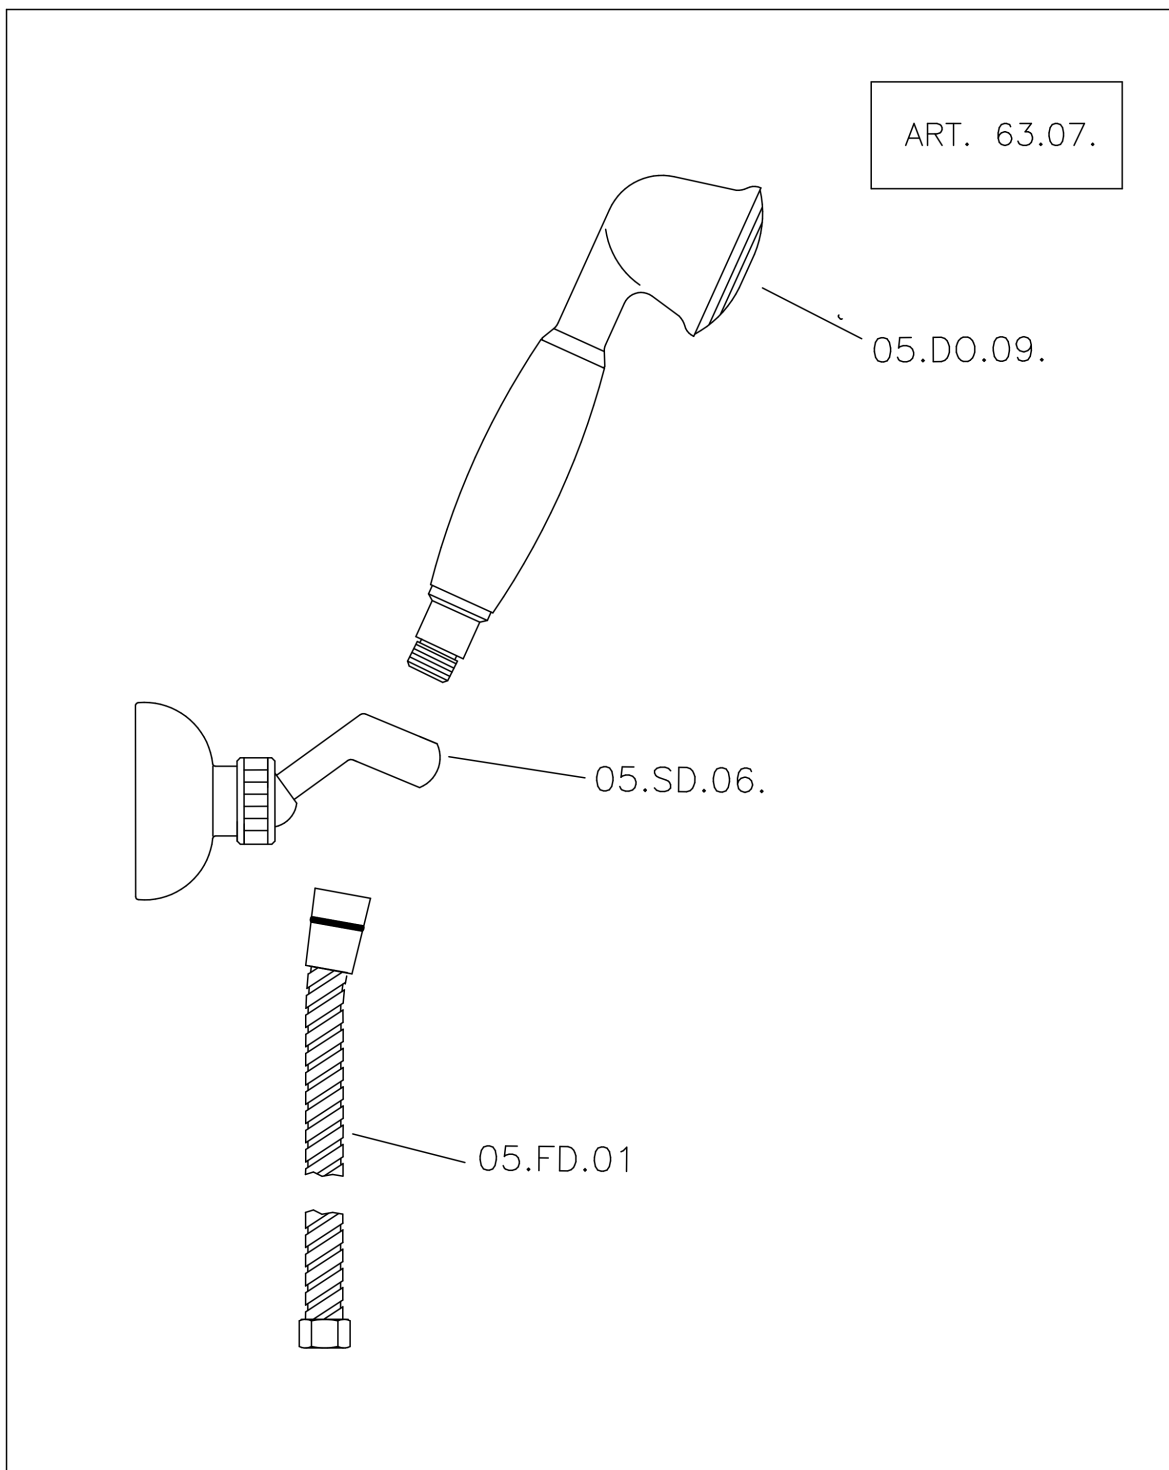

Thermostatic shower mixer, with shower set CROISSETTE_CSD01010

CSD01010

<https://en.huberitalia.com/thermostatic-shower-mixer-with-shower-set-croisette-csd01010>

Thermostatic shower mixer, with shower set CROISSETTE_CSD01010

Huber S.p.A.
 MISCELATORI TERMOSTATICI
 Huber S.p.A.
 Via Brughiere, 50
 I-28017 San Maurizio NO

CROISSETTE – ART. 63.07.

COMPLETO DOCCIA DUPLEX
 FLEXIBLE SHOWER KIT
 ENSEMBLE DE DOUCHE
 -

04.08.15

CSD01010

<https://en.huberitalia.com/thermostatic-shower-mixer-with-shower-set-croisette-csd01010>

2026-04-05