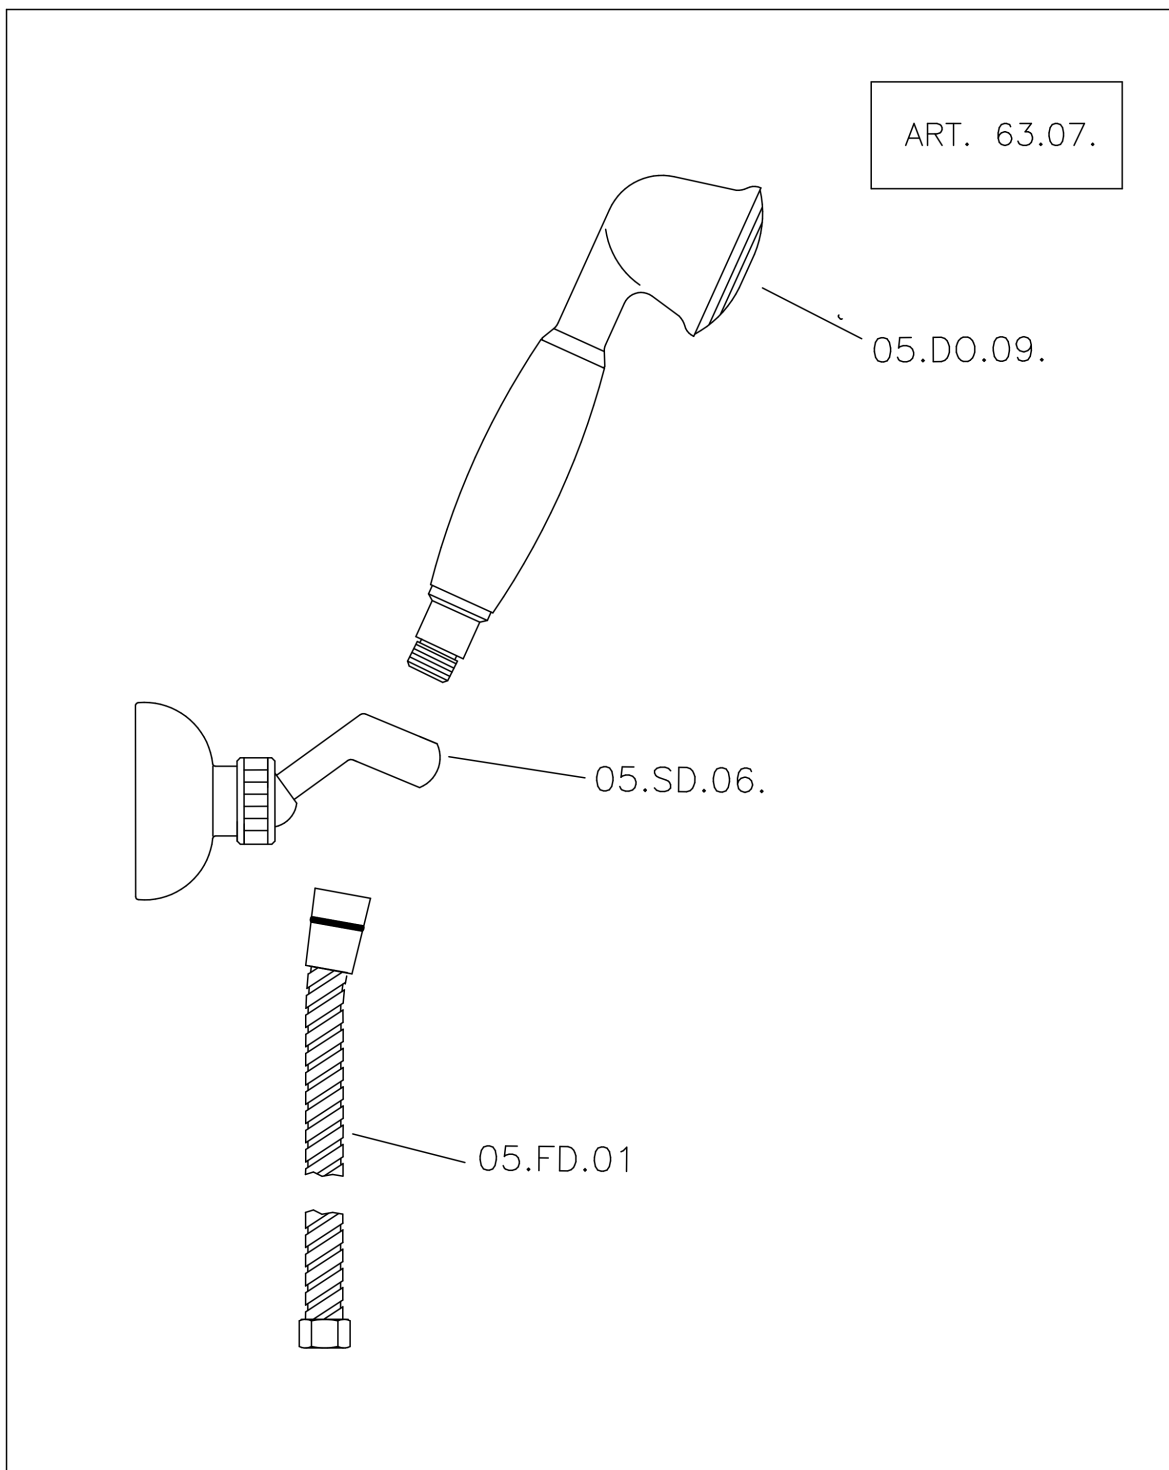

Thermostatic shower mixer, with shower set CROISSETTE_CSD01010

CSD01010

<https://en.huberitalia.com/thermostatic-shower-mixer-with-shower-set-croisette-csd01010>

Thermostatic shower mixer, with shower set CROISSETTE_CSD01010

Huber S.p.A.
 MISCELATORI TERMOSTATICI
 Huber S.p.A.
 Via Brughiere, 50
 I-28017 San Maurizio NO

CROISSETTE – ART. 63.07.

COMPLETO DOCCIA DUPLEX
 FLEXIBLE SHOWER KIT
 ENSEMBLE DE DOUCHE
 -

04.08.15

CSD01010

<https://en.huberitalia.com/thermostatic-shower-mixer-with-shower-set-croisette-csd01010>

2026-06-06