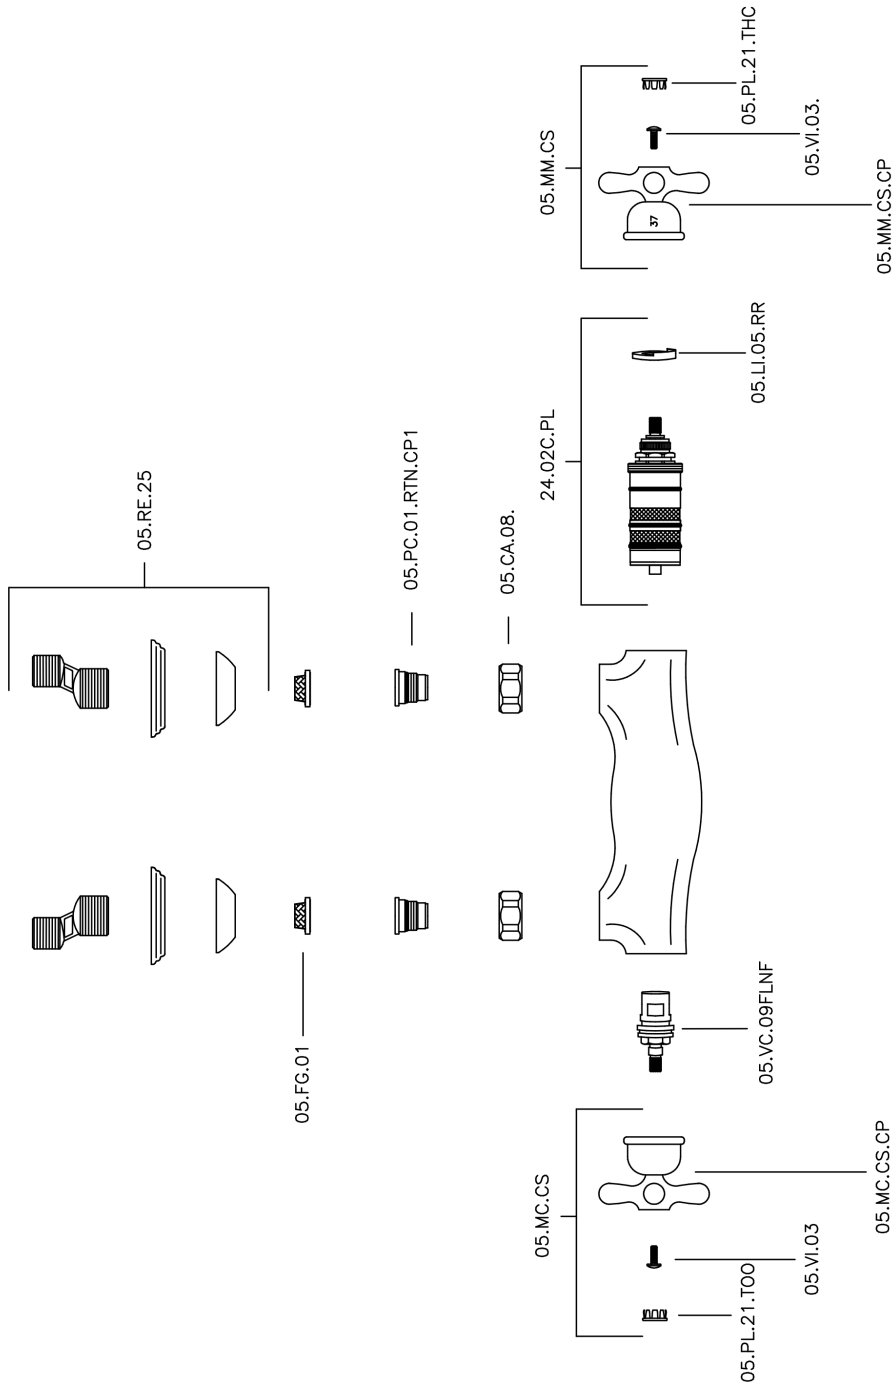

Thermostatic shower mixer, with shower set CROISSETTE_CSD01010

CSD01010

<https://en.huberitalia.com/thermostatic-shower-mixer-with-shower-set-croisette-csd01010>

Thermostatic shower mixer, with shower set CROISSETTE_CSD01010

Huber S.p.A.
 MISCELATORI TERMOSTATICI
 Huber S.p.A.
 Via Brughiere, 50
 I-28017 San Maurizio NO

CROISSETTE – ART. 63.07.

COMPLETO DOCCIA DUPLEX
 FLEXIBLE SHOWER KIT
 ENSEMBLE DE DOUCHE
 -

04.08.15

CSD01010

<https://en.huberitalia.com/thermostatic-shower-mixer-with-shower-set-croisette-csd01010>

2026-04-05