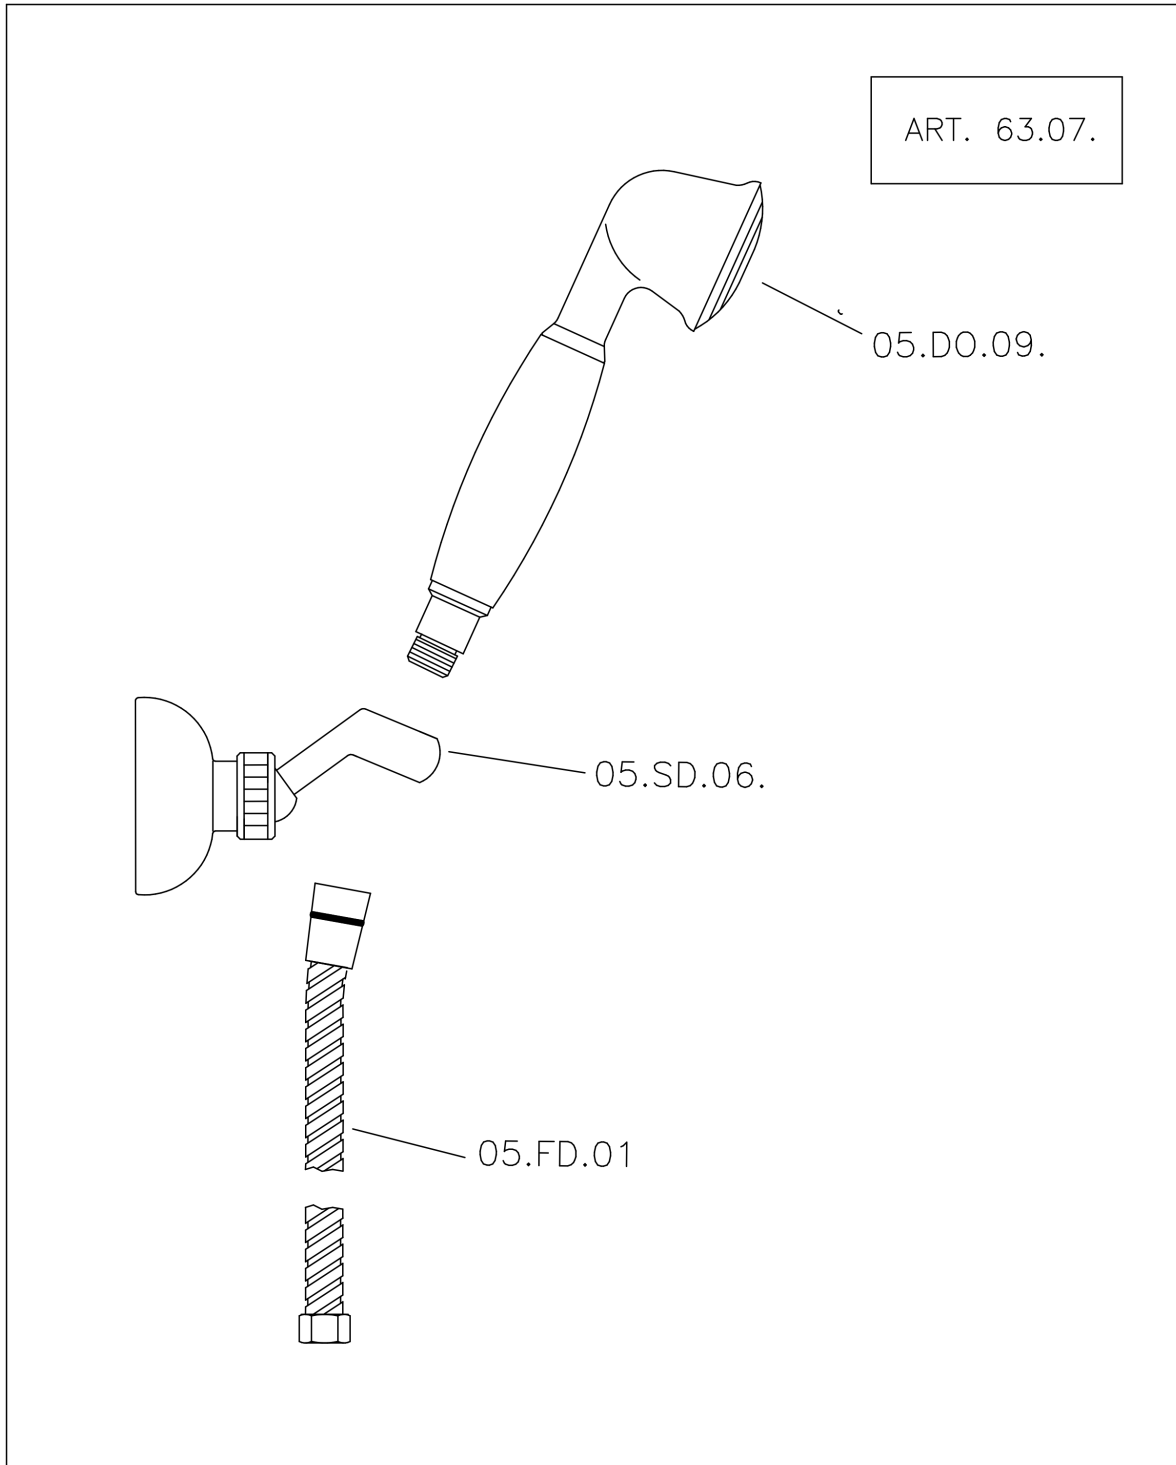

Thermostatic shower mixer, with shower set CROISSETTE_CSD01010

Huber S.p.A.
MISCELATORI TERMOSTATICI
Huber S.p.A.
Via Brughiere, 50
I-28017 San Maurizio NO

CROISSETTE – ART. 63.07.

COMPLETO DOCCIA DUPLEX
FLEXIBLE SHOWER KIT
ENSEMBLE DE DOUCHE
-

04.08.15

CSD01010

<https://en.huberitalia.com/thermostatic-shower-mixer-with-shower-set-croisette-csd01010>

2026-06-27