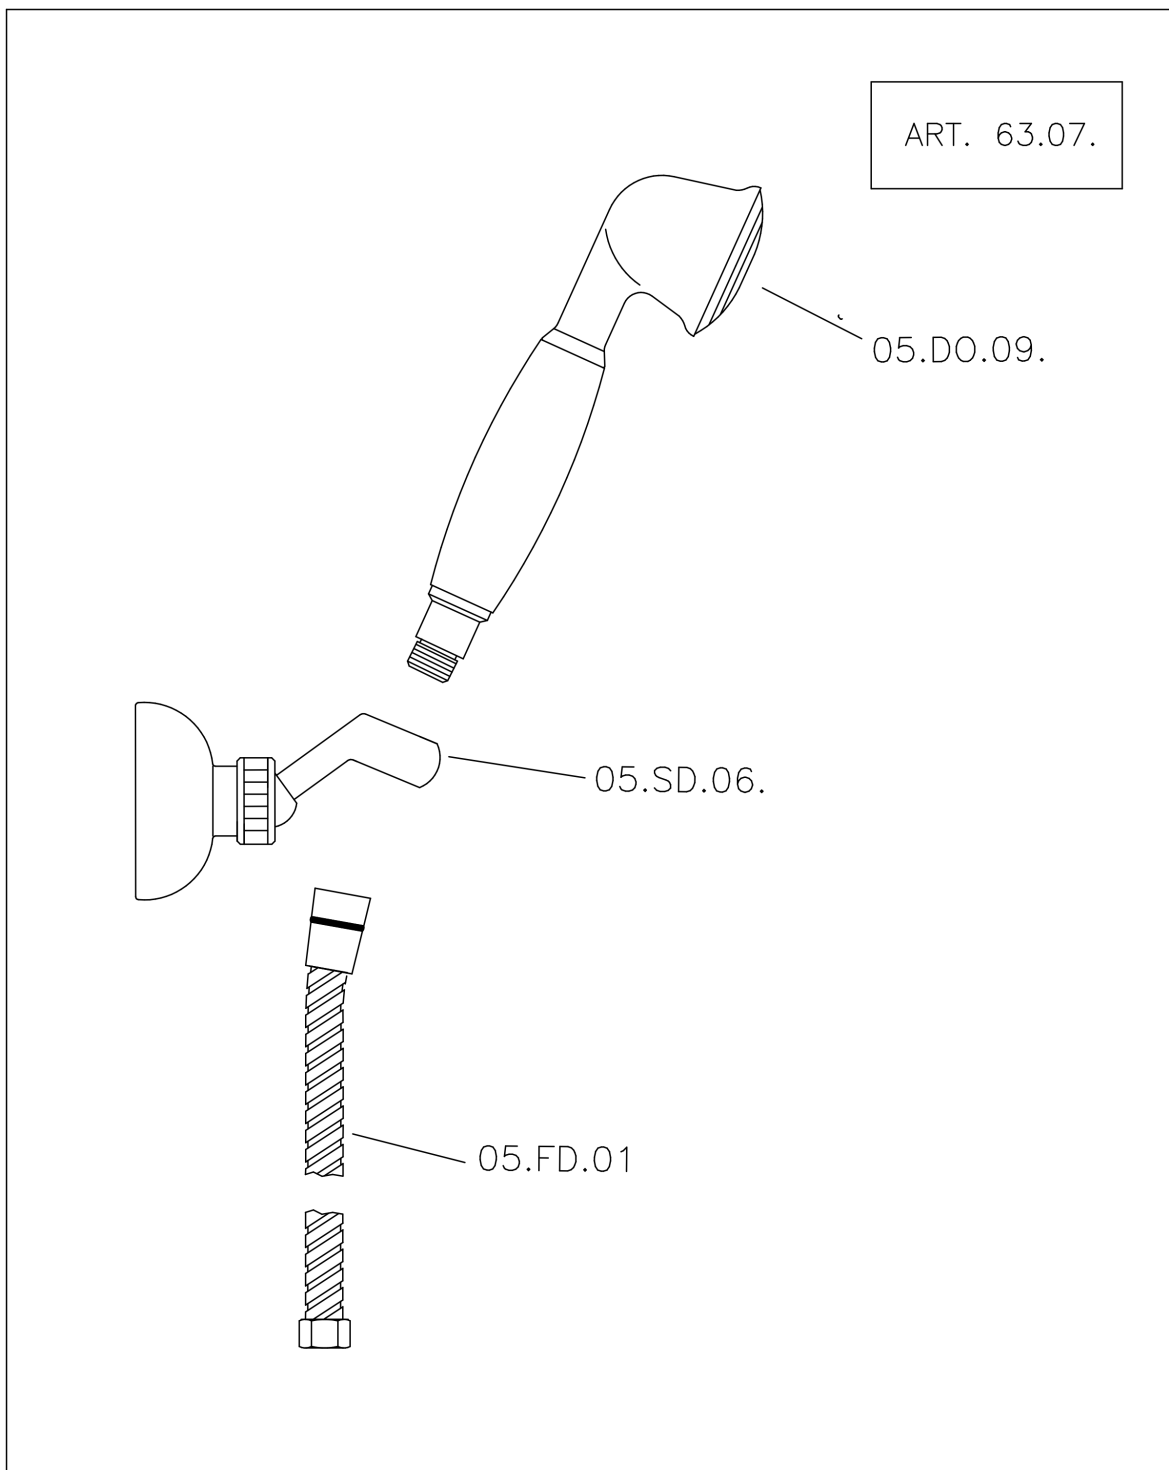

Thermostatic shower mixer, with shower set CROISSETTE_CSD01010

Huber S.p.A.
MISCELATORI TERMOSTATICI
Huber S.p.A.
Via Brughiere, 50
I-28017 San Maurizio NO

CROISSETTE – ART. 63.07.

COMPLETO DOCCIA DUPLEX
FLEXIBLE SHOWER KIT
ENSEMBLE DE DOUCHE
-

04.08.15

CSD01010

<https://en.huberitalia.com/thermostatic-shower-mixer-with-shower-set-croisette-csd01010>

2026-06-05