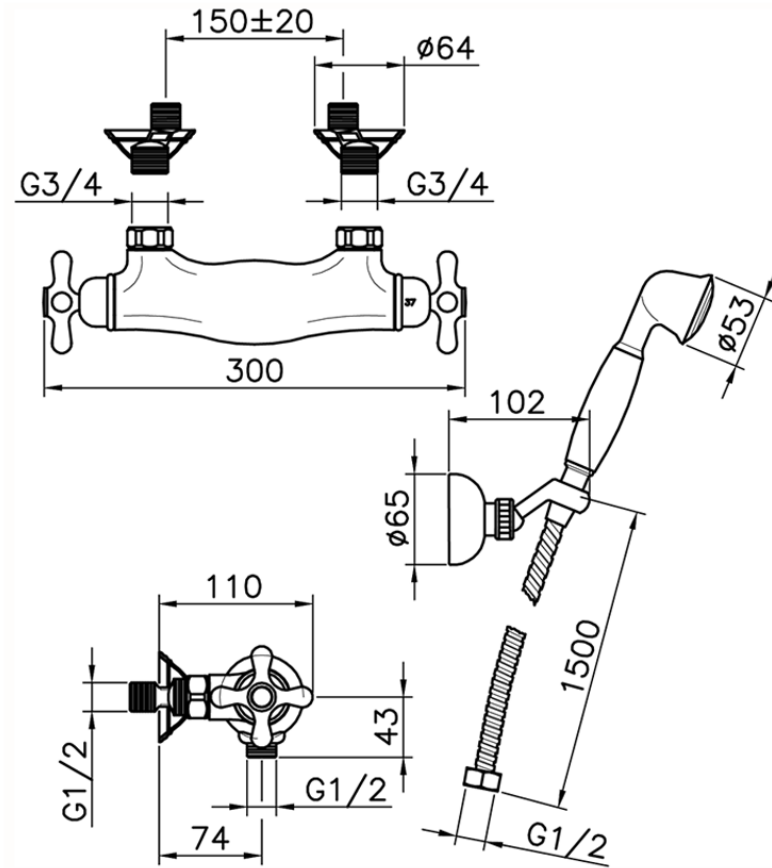

Thermostatic shower mixer, with shower set CROISSETTE\_CSD01010

CSD01010

<https://en.huberitalia.com/thermostatic-shower-mixer-with-shower-set-croisette-csd01010>

2026-05-15