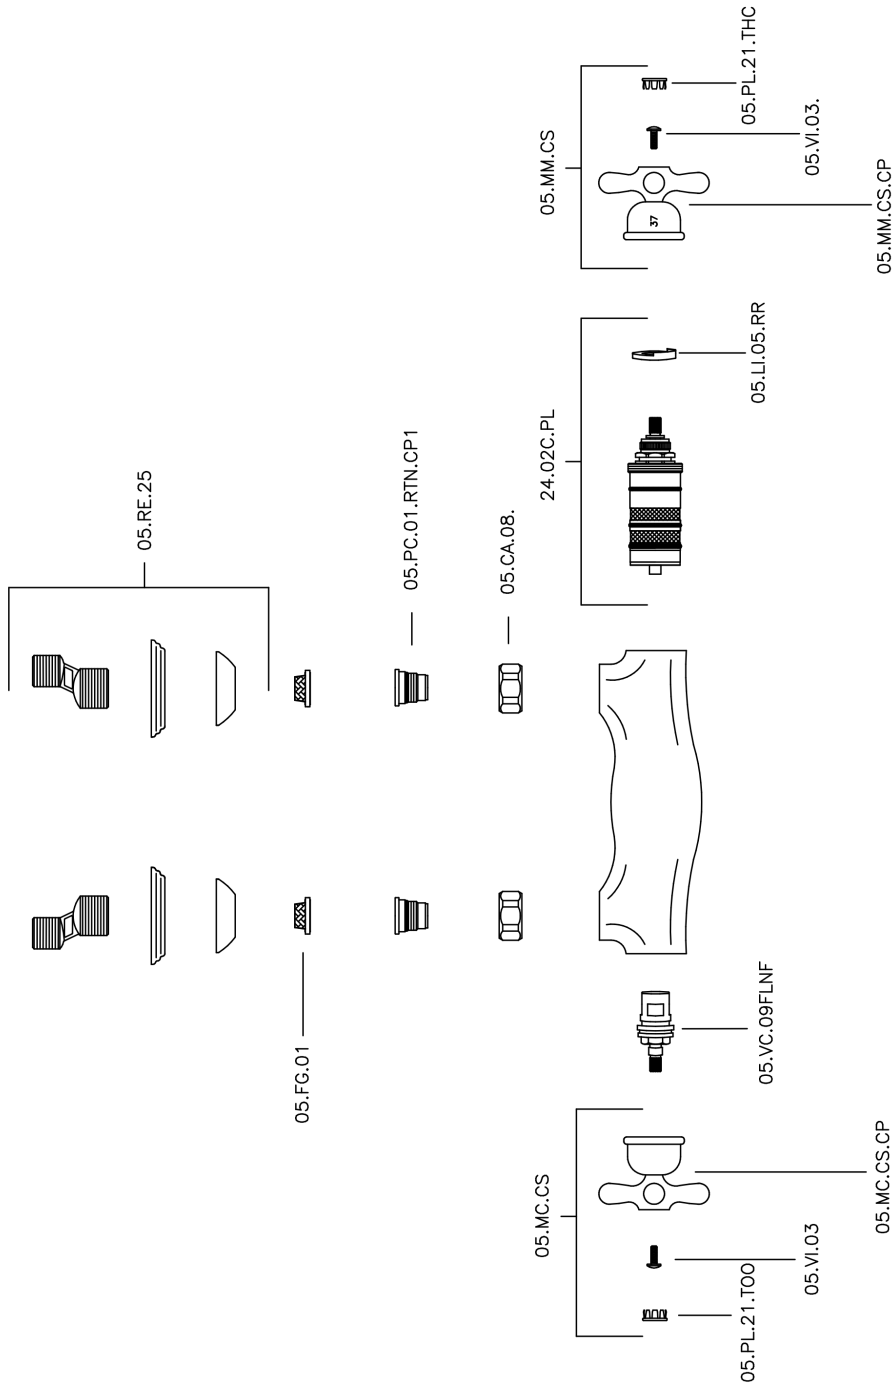

## Thermostatic shower mixer, with shower set CROISSETTE\_CSD01010

CSD01010

<https://en.huberitalia.com/thermostatic-shower-mixer-with-shower-set-croisette-csd01010>

## Thermostatic shower mixer, with shower set CROISSETTE\_CSD01010

**Huber** S.p.A.  
 MISCELATORI TERMOSTATICI  
 Huber S.p.A.  
 Via Brughiere, 50  
 I-28017 San Maurizio NO

CROISSETTE – ART. 63.07.

COMPLETO DOCCIA DUPLEX  
 FLEXIBLE SHOWER KIT  
 ENSEMBLE DE DOUCHE  
 -

04.08.15

CSD01010

<https://en.huberitalia.com/thermostatic-shower-mixer-with-shower-set-croisette-csd01010>

2026-05-15