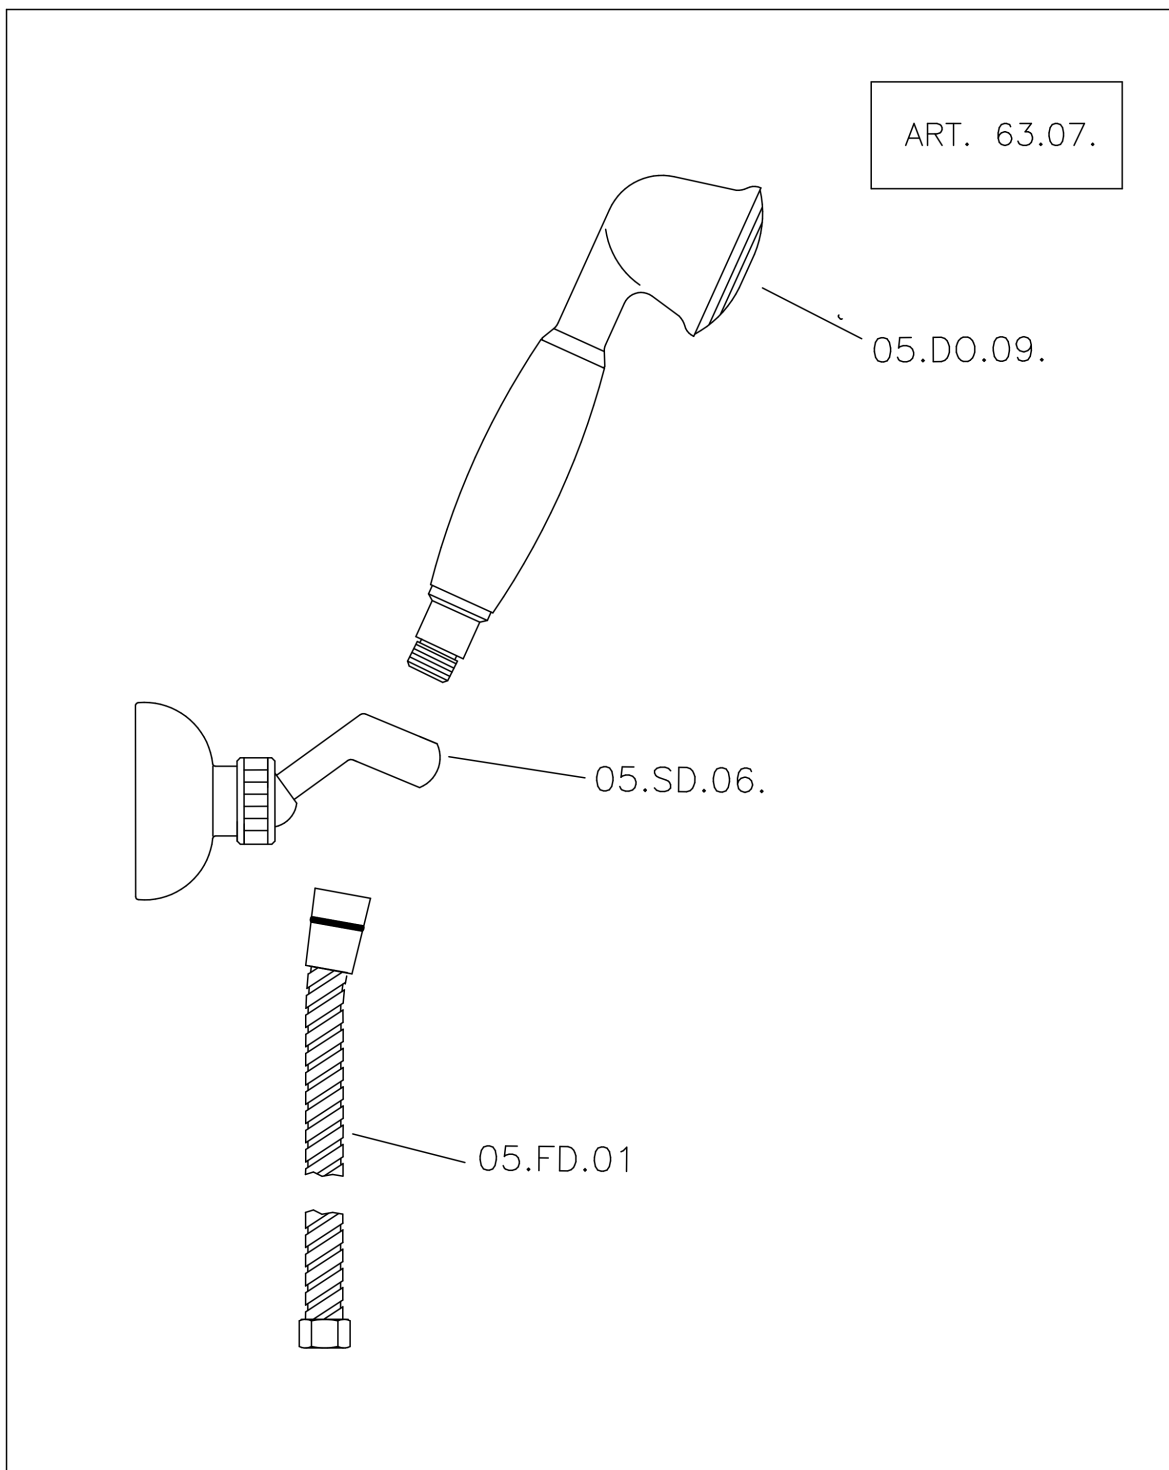

## Thermostatic shower mixer, with shower set CROISSETTE\_CSD01010

CSD01010

<https://en.huberitalia.com/thermostatic-shower-mixer-with-shower-set-croisette-csd01010>

## Thermostatic shower mixer, with shower set CROISSETTE\_CSD01010

**Huber S.p.A.**  
 MISCELATORI TERMOSTATICI  
 Huber S.p.A.  
 Via Brughiere, 50  
 I-28017 San Maurizio NO

CROISSETTE – ART. 63.07.

COMPLETO DOCCIA DUPLEX  
 FLEXIBLE SHOWER KIT  
 ENSEMBLE DE DOUCHE  
 -

04.08.15

CSD01010

<https://en.huberitalia.com/thermostatic-shower-mixer-with-shower-set-croisette-csd01010>

2026-06-06