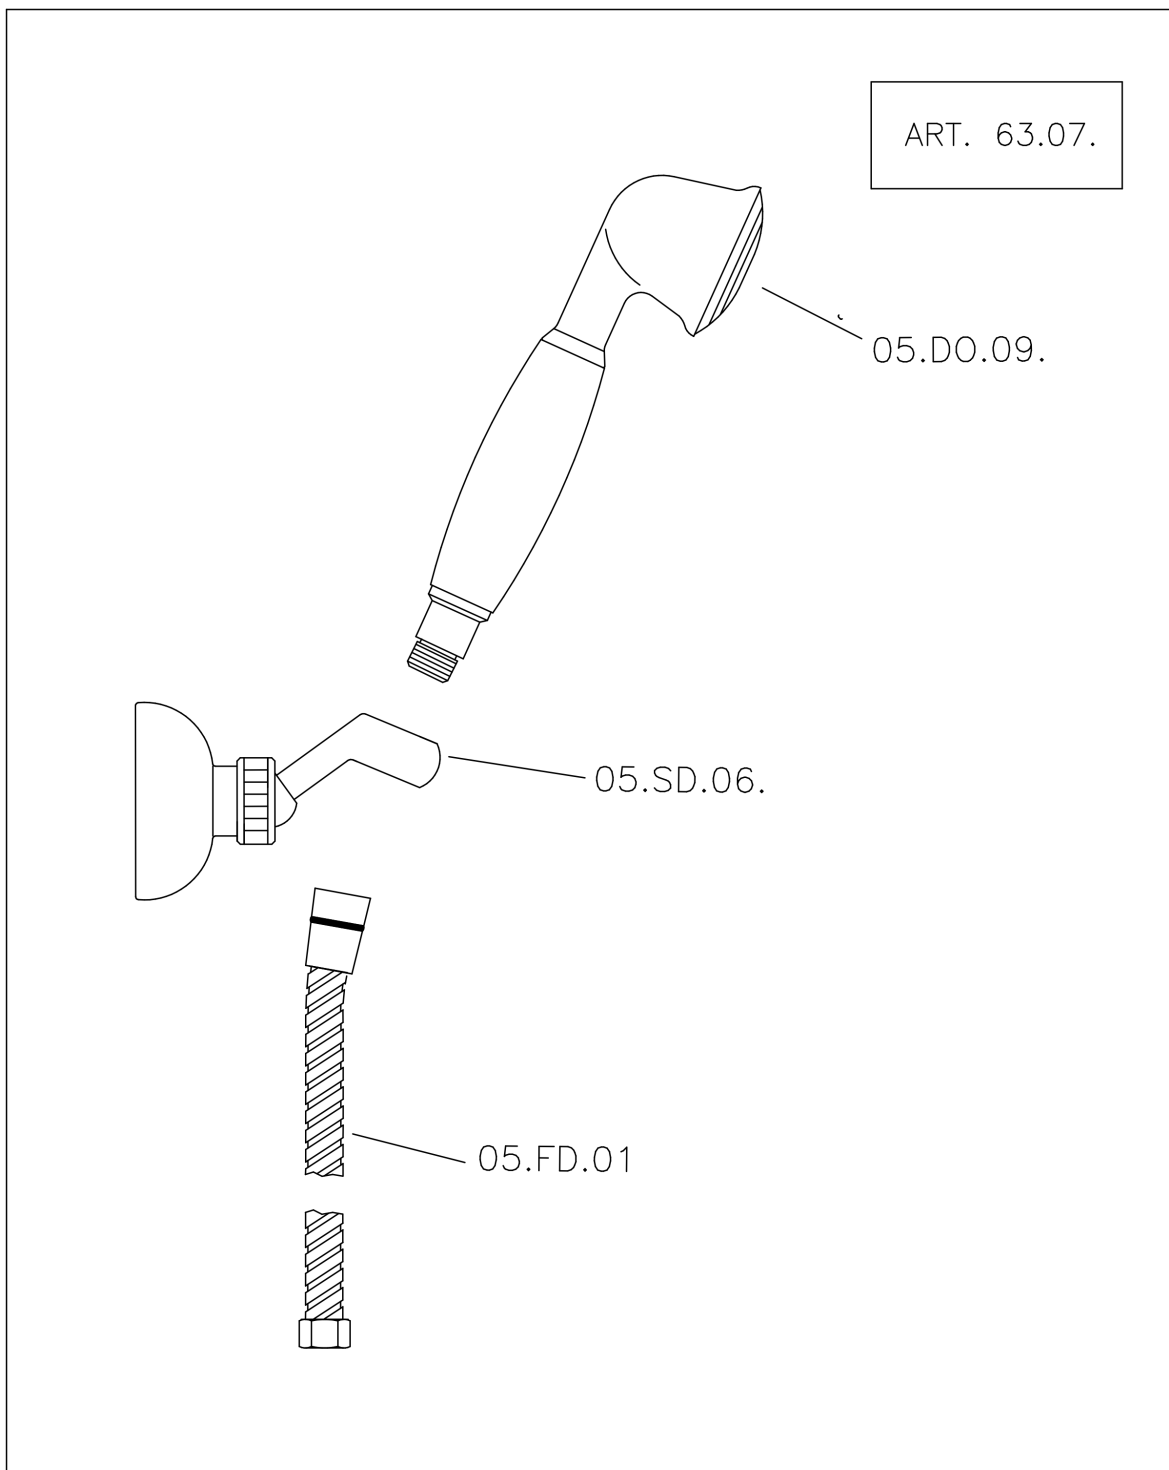

## Thermostatic shower mixer, with shower set CROISSETTE\_CSD01010

CSD01010

<https://en.huberitalia.com/thermostatic-shower-mixer-with-shower-set-croisette-csd01010>

## Thermostatic shower mixer, with shower set CROISSETTE\_CSD01010

**Huber** S.p.A.  
 MISCELATORI TERMOSTATICI  
 Huber S.p.A.  
 Via Brughiere, 50  
 I-28017 San Maurizio NO

CROISSETTE – ART. 63.07.

COMPLETO DOCCIA DUPLEX  
 FLEXIBLE SHOWER KIT  
 ENSEMBLE DE DOUCHE  
 -

04.08.15

CSD01010

<https://en.huberitalia.com/thermostatic-shower-mixer-with-shower-set-croisette-csd01010>

2026-05-15