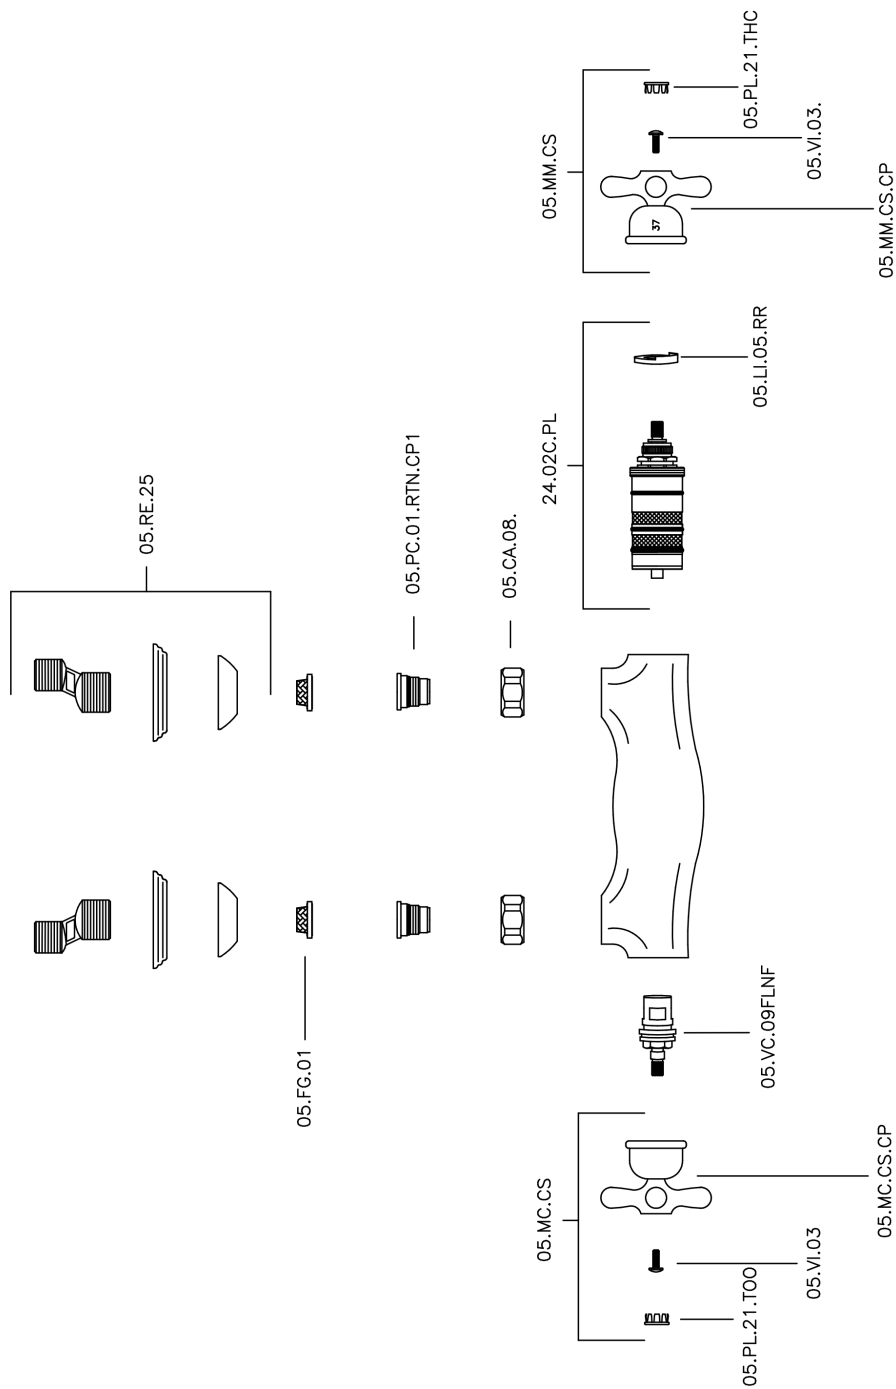

## Thermostatic shower mixer, with shower set CROISSETTE\_CSD01010

CSD01010

<https://en.huberitalia.com/thermostatic-shower-mixer-with-shower-set-croisette-csd01010>

## Thermostatic shower mixer, with shower set CROISSETTE\_CSD01010

**Huber S.p.A.**  
 MISCELATORI TERMOSTATICI  
 Huber S.p.A.  
 Via Brughiere, 50  
 I-28017 San Maurizio NO

CROISSETTE – ART. 63.07.

COMPLETO DOCCIA DUPLEX  
 FLEXIBLE SHOWER KIT  
 ENSEMBLE DE DOUCHE  
 -

04.08.15

CSD01010

<https://en.huberitalia.com/thermostatic-shower-mixer-with-shower-set-croisette-csd01010>

2026-06-06