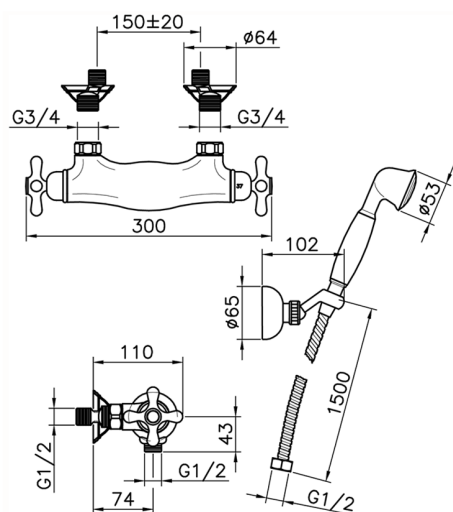

Thermostatic shower mixer, with shower set CROISSETTE_CSD01010

MODEL **CSD01010**

Thermostatic shower mixer, with shower set, wall mounted adjustable handshower bracket, 53 mm Brass classic one spray handshower, Brass 150 cm. flexible hose

AVAILABLE FINISHINGS

-  **21** 21 Chrome
-  **27** 27 Old Bronze
-  **2G** 2G Antique Gold
-  **2W** 2W Brushed Gold

CHARACTERISTICS

Cartridge Spare Parts **24.04A.PP**
8x20 Plus P Thermostatic Valve

Thermostatic

CROISSETTE – ART. 63.07.

COMPLETO DOCCIA DUPLEX
 FLEXIBLE SHOWER KIT
 ENSEMBLE DE DOUCHE
 -

04.08.15

CSD01010

<https://en.huberitalia.com/thermostatic-shower-mixer-with-shower-set-croisette-csd01010>

2026-06-06