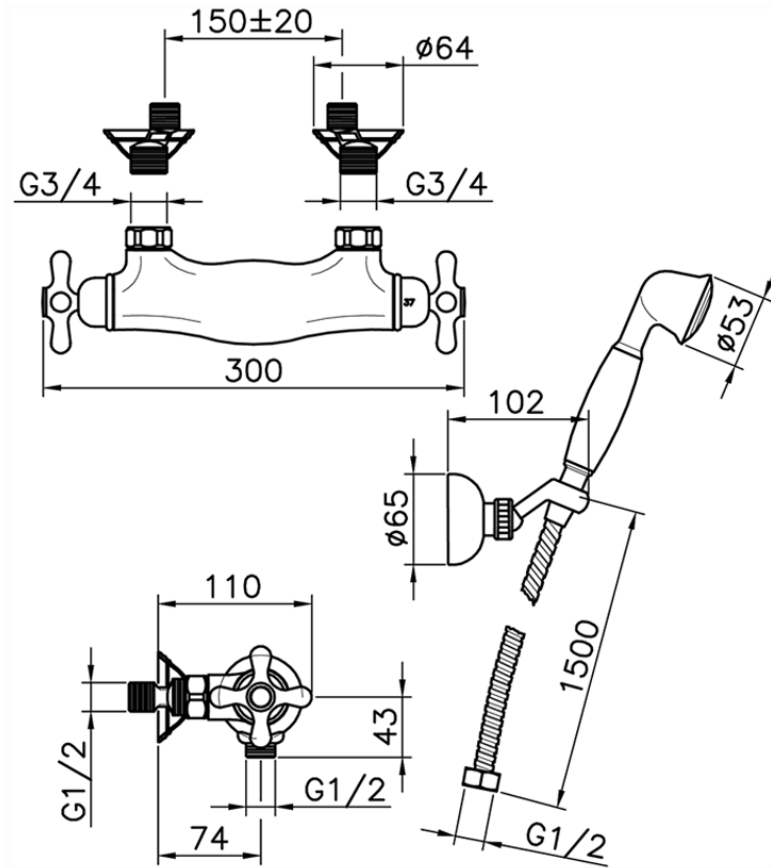

Thermostatic shower mixer, with shower set CROISSETTE\_CSD01010

CSD01010

<https://en.huberitalia.com/thermostatic-shower-mixer-with-shower-set-croisette-csd01010>

2026-06-06