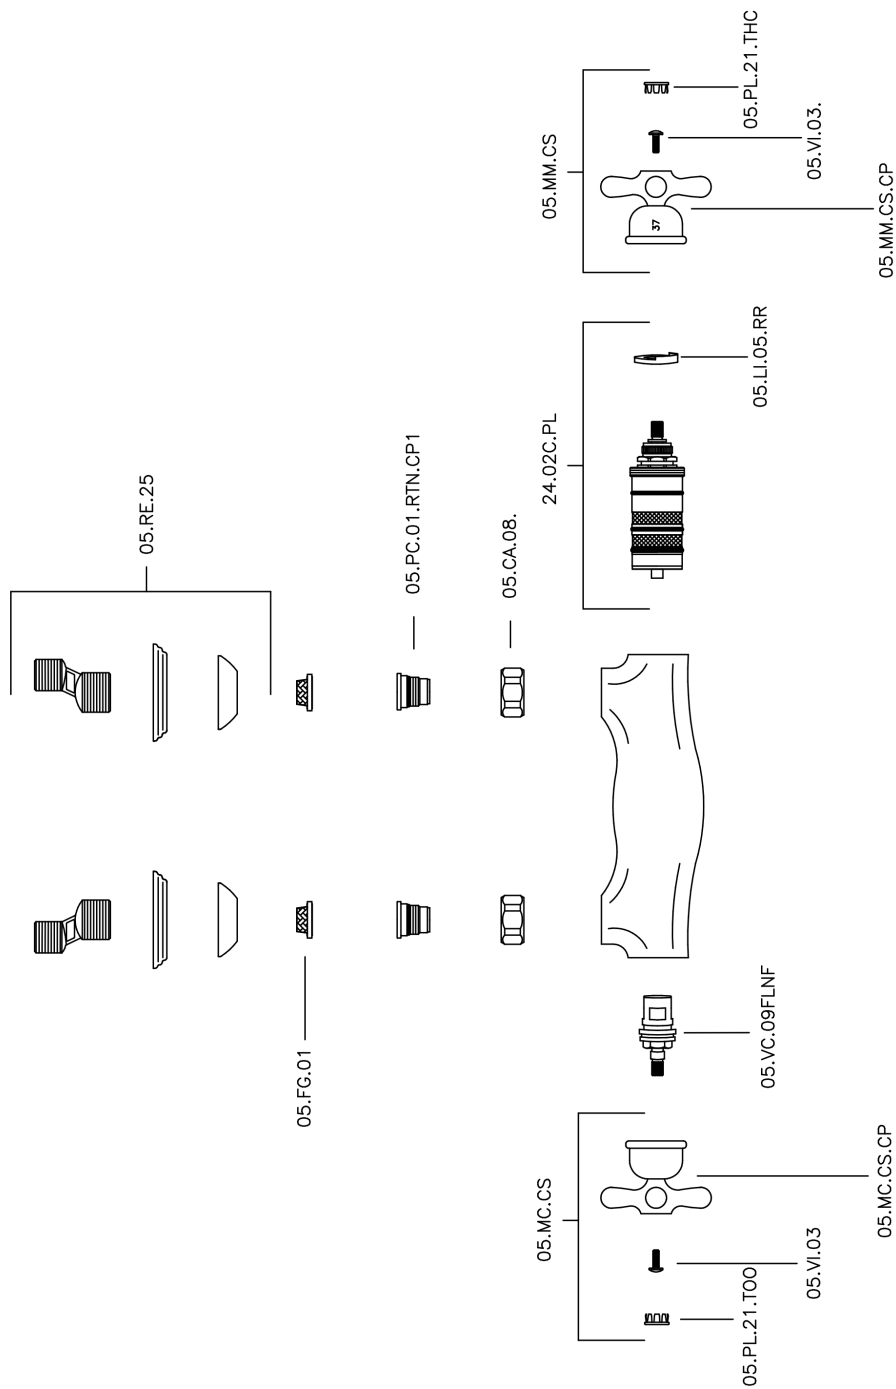

Thermostatic shower mixer, with shower set CROISSETTE_CSD01010

CSD01010

<https://en.huberitalia.com/thermostatic-shower-mixer-with-shower-set-croisette-csd01010>

Thermostatic shower mixer, with shower set CROISSETTE_CSD01010

Huber S.p.A.
 MISCELATORI TERMOSTATICI
 Huber S.p.A.
 Via Brughiere, 50
 I-28017 San Maurizio NO

CROISSETTE – ART. 63.07.

COMPLETO DOCCIA DUPLEX
 FLEXIBLE SHOWER KIT
 ENSEMBLE DE DOUCHE
 -

04.08.15

CSD01010

<https://en.huberitalia.com/thermostatic-shower-mixer-with-shower-set-croisette-csd01010>

2026-06-09