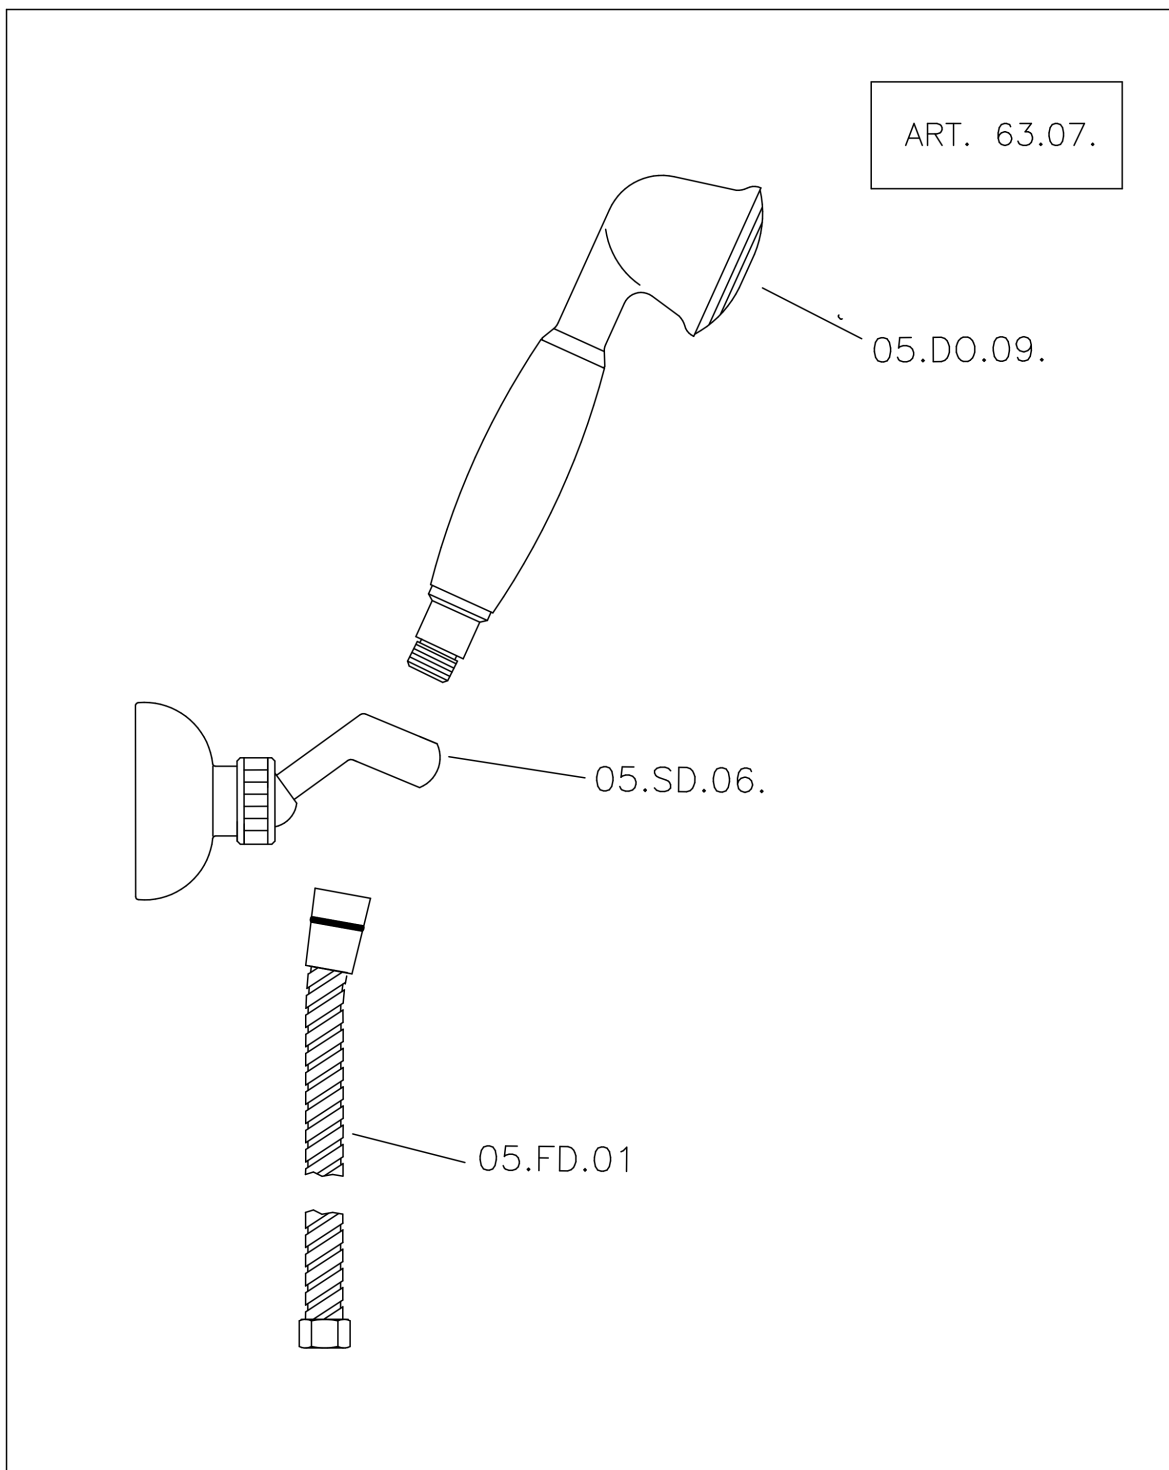

Thermostatic shower mixer, with shower set CROISSETTE_CSD01010

CSD01010

<https://en.huberitalia.com/thermostatic-shower-mixer-with-shower-set-croisette-csd01010>

Thermostatic shower mixer, with shower set CROISSETTE_CSD01010

Huber S.p.A.
 MISCELATORI TERMOSTATICI
 Huber S.p.A.
 Via Brughiere, 50
 I-28017 San Maurizio NO

CROISSETTE – ART. 63.07.

COMPLETO DOCCIA DUPLEX
 FLEXIBLE SHOWER KIT
 ENSEMBLE DE DOUCHE
 -

04.08.15

CSD01010

<https://en.huberitalia.com/thermostatic-shower-mixer-with-shower-set-croisette-csd01010>

2026-06-09