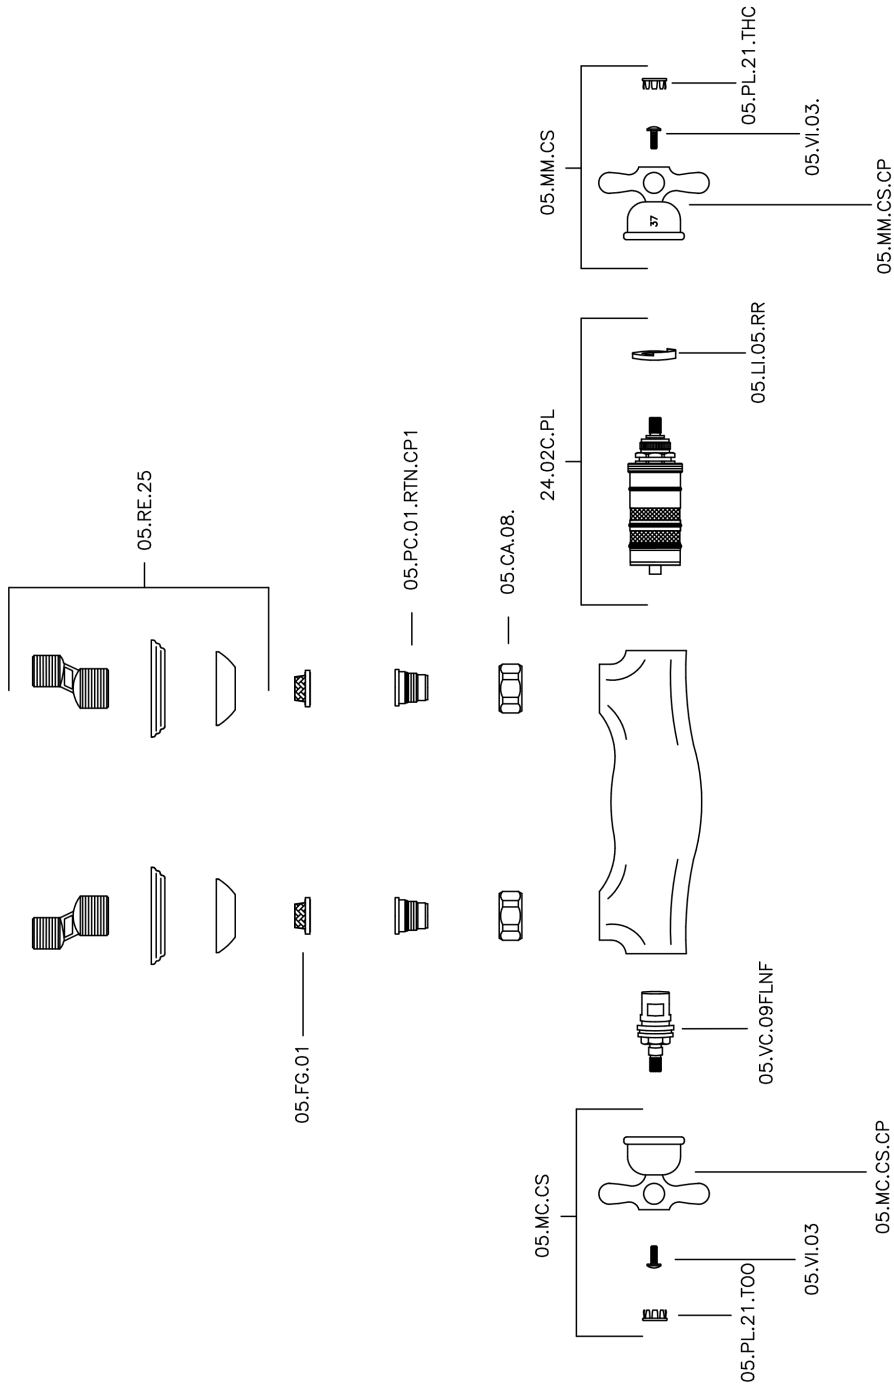

Thermostatic shower mixer, with shower set CROISSETTE_CSD01010

MODEL **CSD01010**

Thermostatic shower mixer, with shower set, wall mounted adjustable handshower bracket, 53 mm Brass classic one spray handshower, Brass 150 cm. flexible hose

AVAILABLE FINISHINGS

-  **21** 21 Chrome
-  **27** 27 Old Bronze
-  **2G** 2G Antique Gold
-  **2W** 2W Brushed Gold

CHARACTERISTICS

Cartridge Spare Parts **24.04A.PP**
8x20 Plus P Thermostatic Valve

Thermostatic

The Huber thermostatic is your personal water manager, helping you to handle, control and save water and energy.

Thermostatic shower mixer, with shower set CROISSETTE_CSD01010

CSD01010

<https://en.huberitalia.com/thermostatic-shower-mixer-with-shower-set-croisette-csd01010>

Thermostatic shower mixer, with shower set CROISSETTE_CSD01010

Huber S.p.A.
 MISCELATORI TERMOSTATICI
 Huber S.p.A.
 Via Brughiere, 50
 I-28017 San Maurizio NO

CROISSETTE – ART. 63.07.

COMPLETO DOCCIA DUPLEX
 FLEXIBLE SHOWER KIT
 ENSEMBLE DE DOUCHE
 -