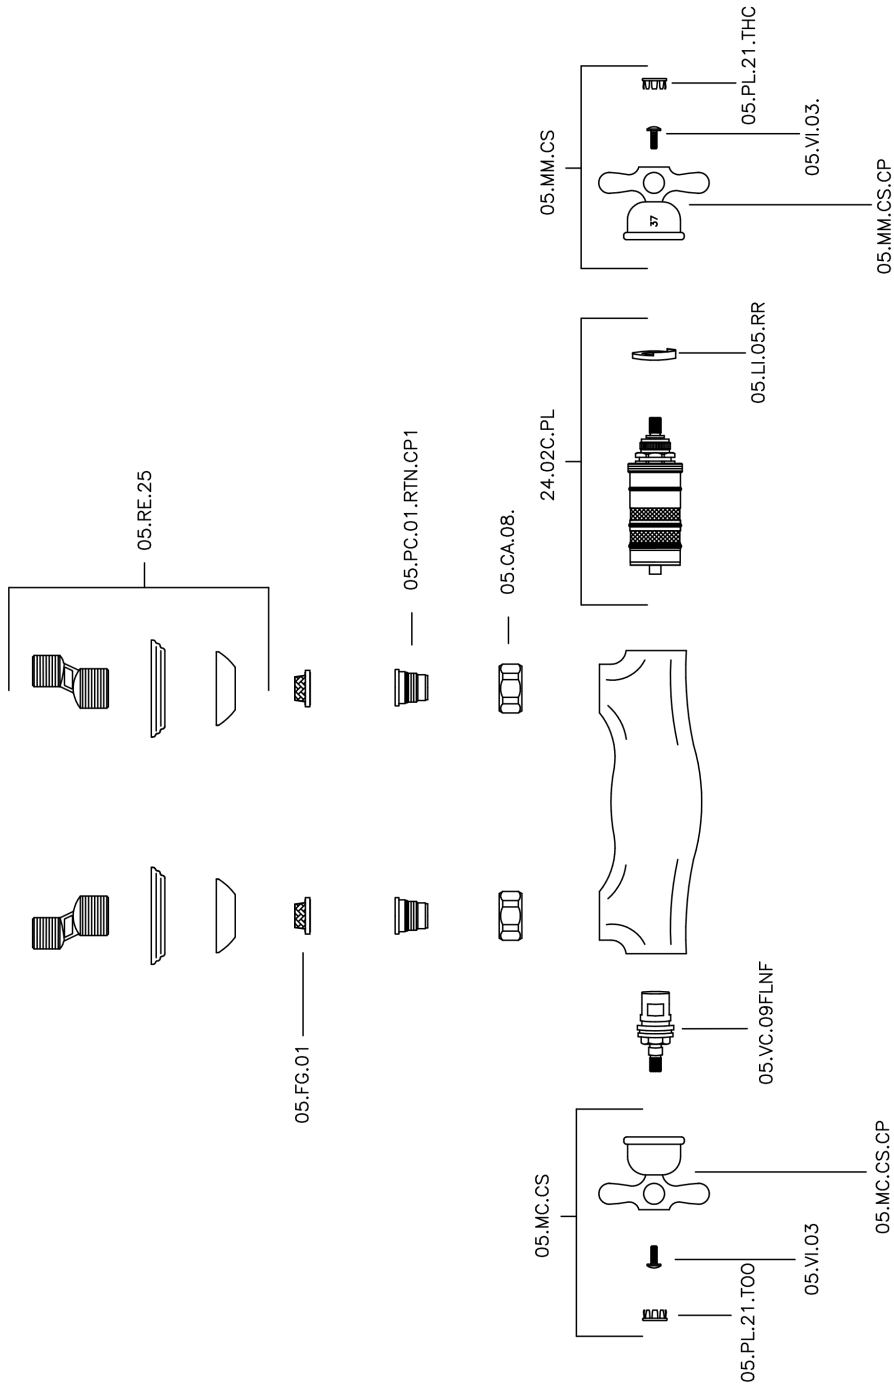

Thermostatic shower mixer, with shower set CROISSETTE_CSD01010

MODEL **CSD01010**

Thermostatic shower mixer, with shower set, wall mounted adjustable handshower bracket, 53 mm Brass classic one spray handshower, Brass 150 cm. flexible hose

AVAILABLE FINISHINGS

- 
21 21 Chrome
- 
27 27 Old Bronze
- 
2G 2G Antique Gold
- 
2W 2W Brushed Gold

CHARACTERISTICS

Cartridge Spare Parts **24.04A.PP**

8x20 Plus P Thermostatic Valve

Thermostatic

The Huber thermostatic is your personal water manager, helping you to handle, control and save water and energy.

Thermostatic shower mixer, with shower set CROISSETTE_CSD01010

CSD01010

<https://en.huberitalia.com/thermostatic-shower-mixer-with-shower-set-croisette-csd01010>

Thermostatic shower mixer, with shower set CROISSETTE_CSD01010

Huber S.p.A.
 MISCELATORI TERMOSTATICI
 Huber S.p.A.
 Via Brughiere, 50
 I-28017 San Maurizio NO

CROISSETTE – ART. 63.07.

COMPLETO DOCCIA DUPLEX
 FLEXIBLE SHOWER KIT
 ENSEMBLE DE DOUCHE
 -

04.08.15

CSD01010