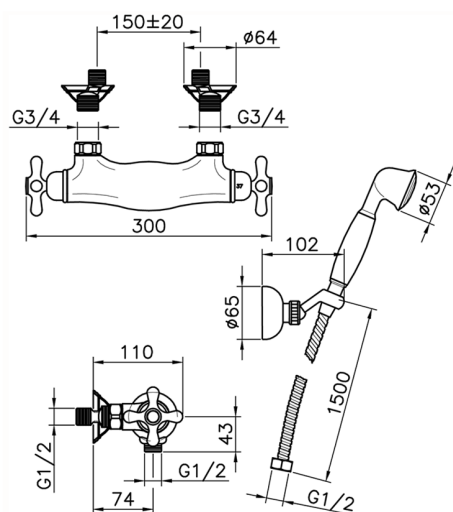

Thermostatic shower mixer, with shower set CROISSETTE_CSD01010

MODEL **CSD01010**

Thermostatic shower mixer, with shower set, wall mounted adjustable handshower bracket, 53 mm Brass classic one spray handshower, Brass 150 cm. flexible hose

AVAILABLE FINISHINGS

-  **21** 21 Chrome
-  **27** 27 Old Bronze
-  **2G** 2G Antique Gold
-  **2W** 2W Brushed Gold

CHARACTERISTICS

Cartridge Spare Parts **24.04A.PP**
8x20 Plus P Thermostatic Valve

Thermostatic