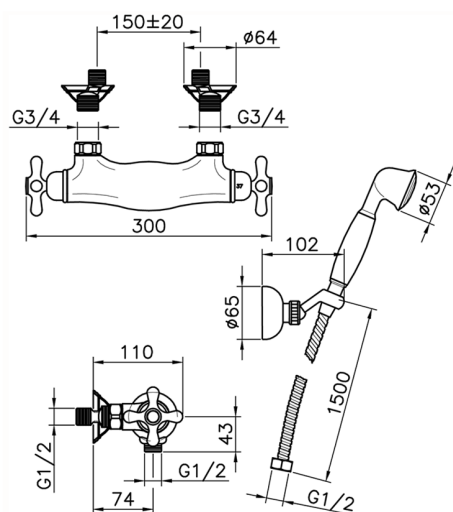

Thermostatic shower mixer, with shower set CROISSETTE_CSD01010

MODEL **CSD01010**

Thermostatic shower mixer, with shower set, wall mounted adjustable handshower bracket, 53 mm Brass classic one spray handshower, Brass 150 cm. flexible hose

AVAILABLE FINISHINGS

- 
21 21 Chrome
- 
27 27 Old Bronze
- 
2G 2G Antique Gold
- 
2W 2W Brushed Gold

CHARACTERISTICS

Cartridge Spare Parts **24.04A.PP**

8x20 Plus P Thermostatic Valve

Thermostatic

The Huber thermostatic is your personal water manager, helping you to handle, control and save water and energy.

Thermostatic shower mixer, with shower set CROISSETTE_CSD01010

CSD01010

<https://en.huberitalia.com/thermostatic-shower-mixer-with-shower-set-croisette-csd01010>

Thermostatic shower mixer, with shower set CROISSETTE_CSD01010