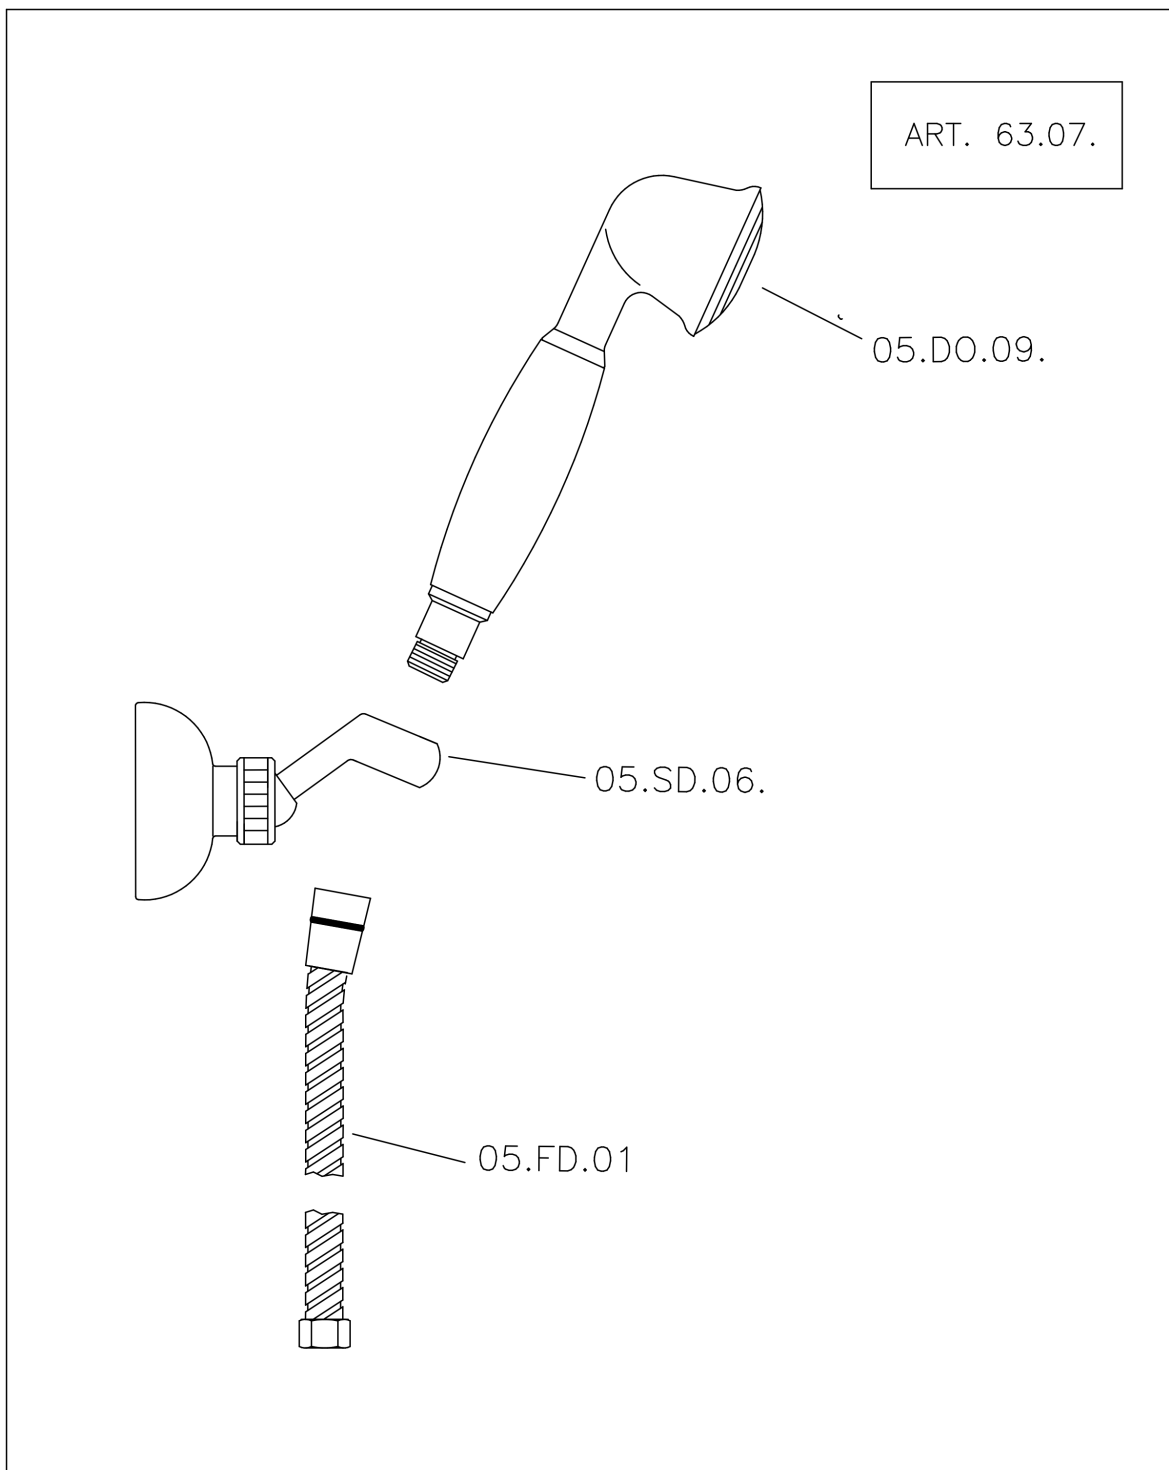

Thermostatic shower mixer, with shower set CROISSETTE_CSD01010

MODEL **CSD01010**

Thermostatic shower mixer, with shower set, wall mounted adjustable handshower bracket, 53 mm Brass classic one spray handshower, Brass 150 cm. flexible hose

AVAILABLE FINISHINGS

-  **21** 21 Chrome
-  **27** 27 Old Bronze
-  **2G** 2G Antique Gold
-  **2W** 2W Brushed Gold

CHARACTERISTICS

Cartridge Spare Parts **24.04A.PP**
8x20 Plus P Thermostatic Valve

Thermostatic

The Huber thermostatic is your personal water manager, helping you to handle, control and save water and energy.

Thermostatic shower mixer, with shower set CROISSETTE_CSD01010

CSD01010

<https://en.huberitalia.com/thermostatic-shower-mixer-with-shower-set-croisette-csd01010>