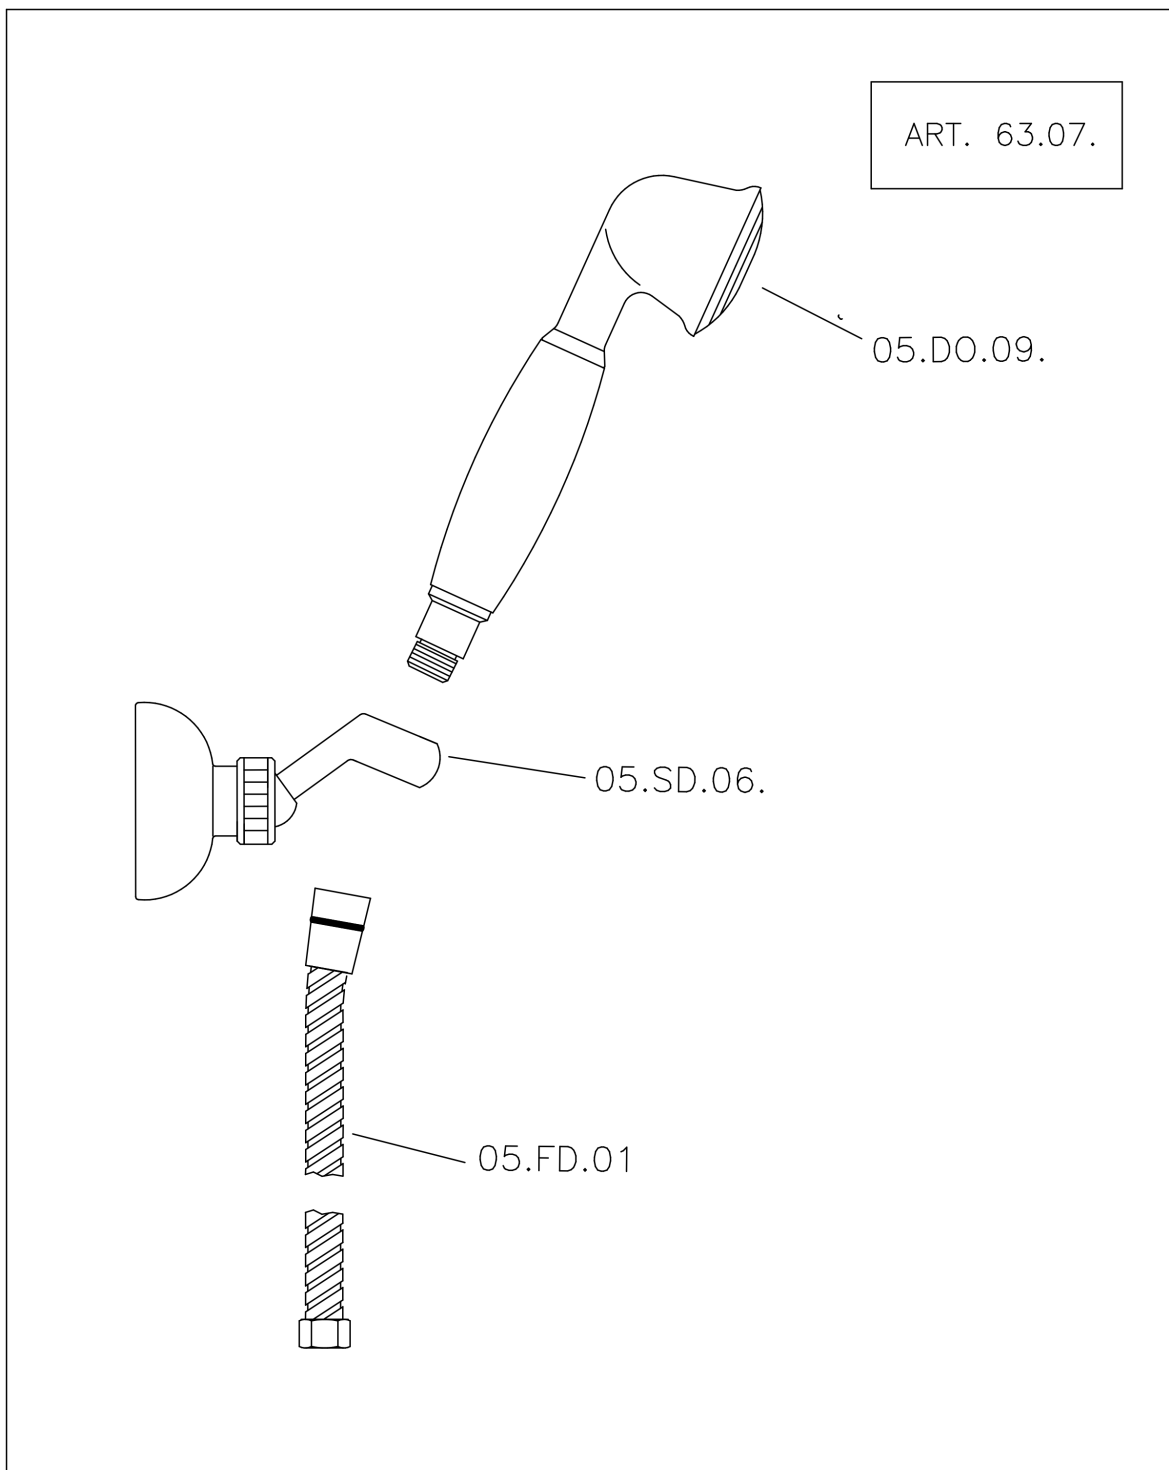

Thermostatic shower mixer, with shower set CROISSETTE_CSD01010

MODEL **CSD01010**

Thermostatic shower mixer, with shower set, wall mounted adjustable handshower bracket, 53 mm Brass classic one spray handshower, Brass 150 cm. flexible hose

AVAILABLE FINISHINGS

- 
21 21 Chrome
- 
27 27 Old Bronze
- 
2G 2G Antique Gold
- 
2W 2W Brushed Gold

CHARACTERISTICS

Cartridge Spare Parts **24.04A.PP**

8x20 Plus P Thermostatic Valve

Thermostatic

The Huber thermostatic is your personal water manager, helping you to handle, control and save water and energy.

Thermostatic shower mixer, with shower set CROISSETTE_CSD01010

CSD01010

<https://en.huberitalia.com/thermostatic-shower-mixer-with-shower-set-croisette-csd01010>

Thermostatic shower mixer, with shower set CROISSETTE_CSD01010