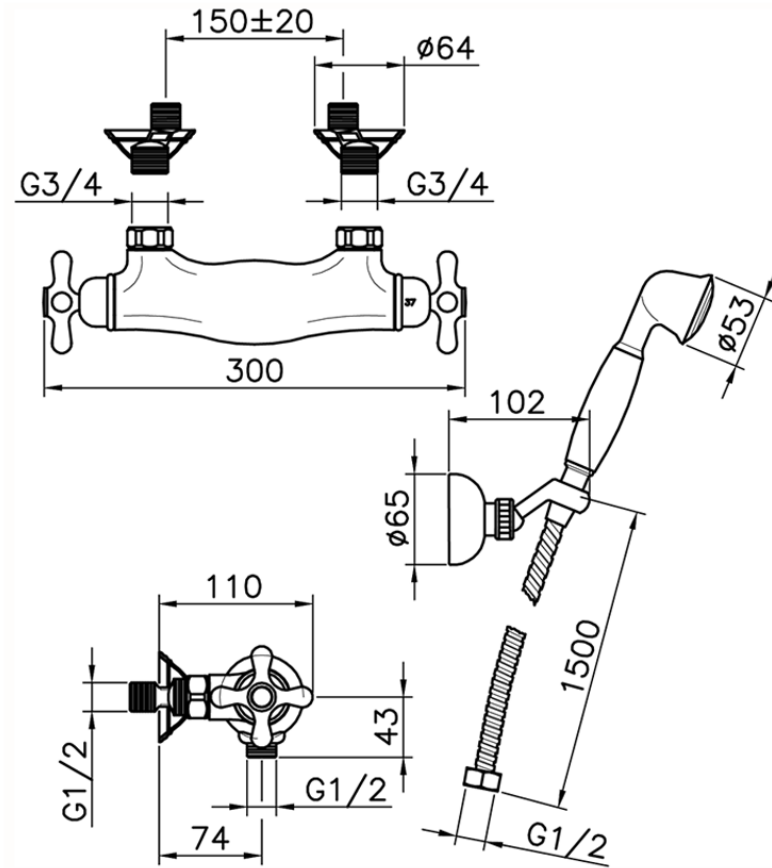

Thermostatic shower mixer, with shower set CROISSETTE_CSD01010

CSD01010

<https://en.huberitalia.com/thermostatic-shower-mixer-with-shower-set-croisette-csd01010>

2026-04-10