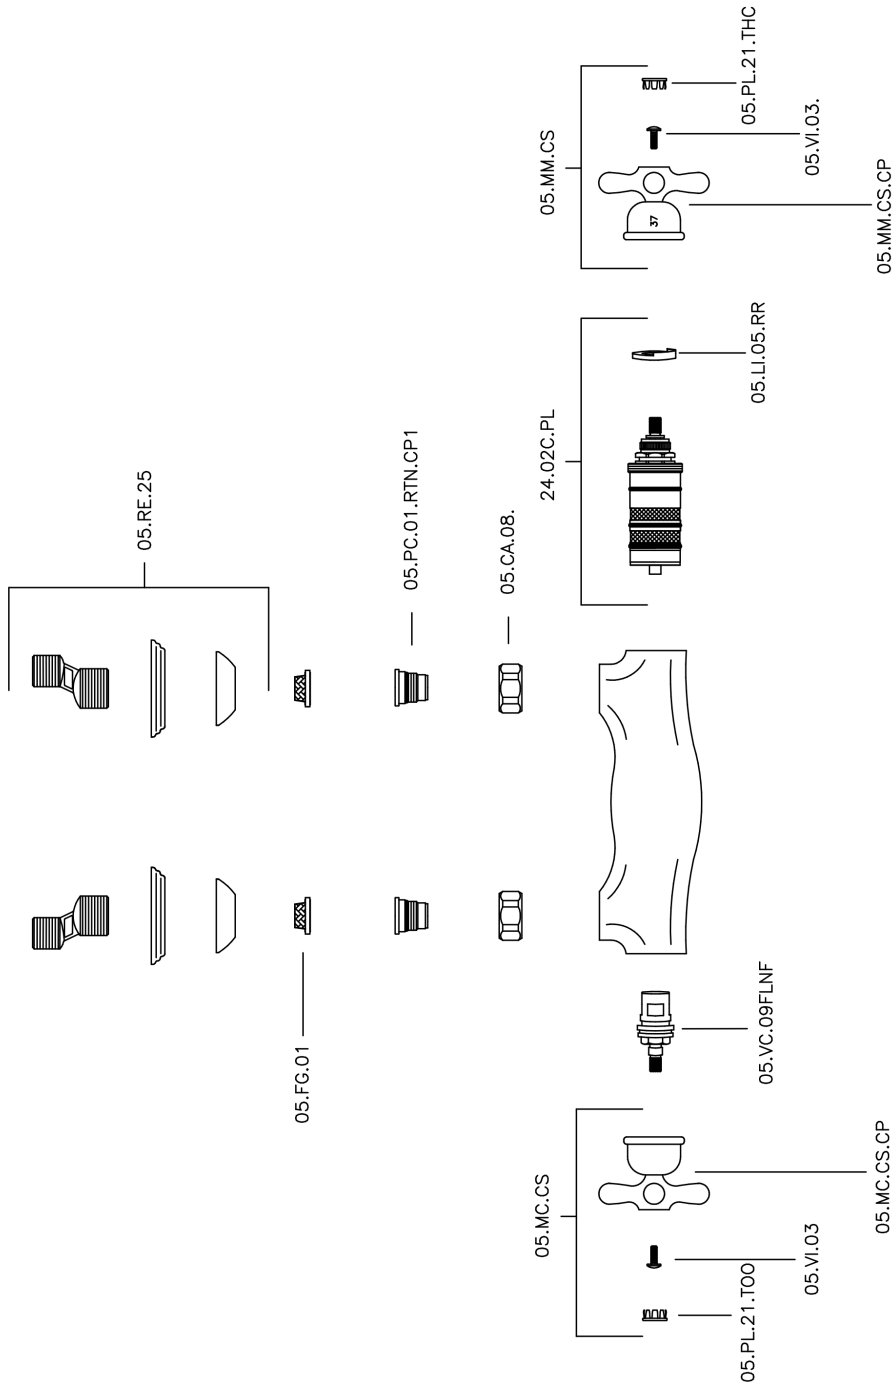

Thermostatic shower mixer, with shower set CROISSETTE_CSD01010

CSD01010

<https://en.huberitalia.com/thermostatic-shower-mixer-with-shower-set-croisette-csd01010>

Thermostatic shower mixer, with shower set CROISSETTE_CSD01010

Huber S.p.A.
 MISCELATORI TERMOSTATICI
 Huber S.p.A.
 Via Brughiere, 50
 I-28017 San Maurizio NO

CROISSETTE – ART. 63.07.

COMPLETO DOCCIA DUPLEX
 FLEXIBLE SHOWER KIT
 ENSEMBLE DE DOUCHE
 -

04.08.15

CSD01010

<https://en.huberitalia.com/thermostatic-shower-mixer-with-shower-set-croisette-csd01010>

2026-06-26