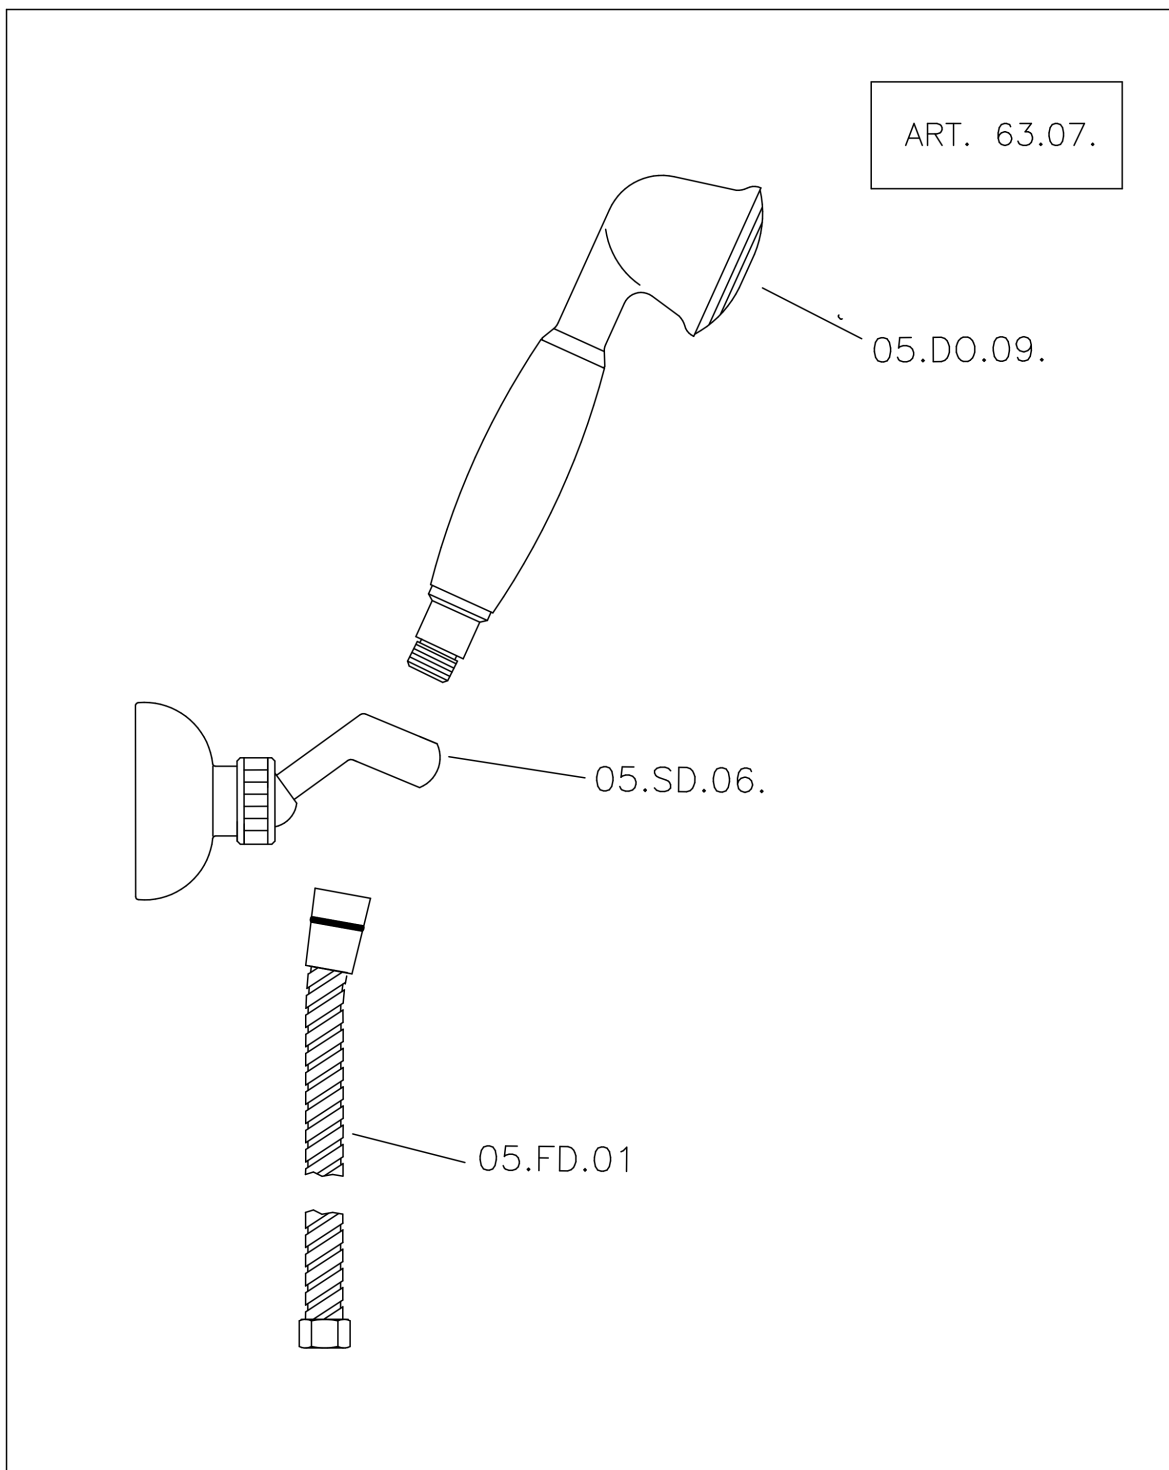

## Thermostatic shower mixer, with shower set CROISSETTE\_CSD01010

CSD01010

<https://en.huberitalia.com/thermostatic-shower-mixer-with-shower-set-croisette-csd01010>

## Thermostatic shower mixer, with shower set CROISSETTE\_CSD01010

**Huber** S.p.A.  
 MISCELATORI TERMOSTATICI  
 Huber S.p.A.  
 Via Brughiere, 50  
 I-28017 San Maurizio NO

CROISSETTE – ART. 63.07.

COMPLETO DOCCIA DUPLEX  
 FLEXIBLE SHOWER KIT  
 ENSEMBLE DE DOUCHE  
 -

04.08.15

CSD01010

<https://en.huberitalia.com/thermostatic-shower-mixer-with-shower-set-croisette-csd01010>

2026-04-08