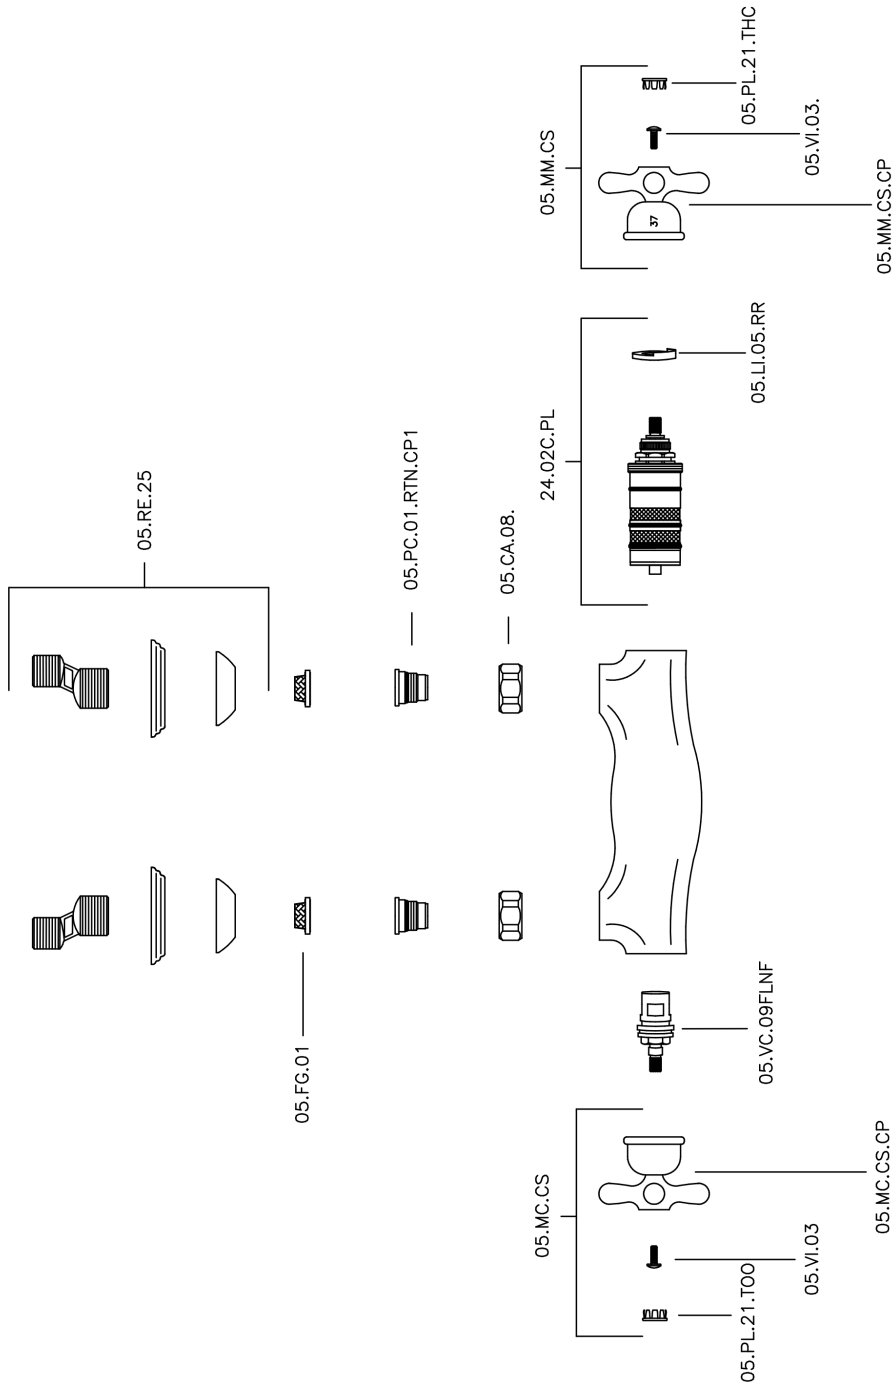

## Thermostatic shower mixer, with shower set CROISSETTE\_CSD01010

CSD01010

<https://en.huberitalia.com/thermostatic-shower-mixer-with-shower-set-croisette-csd01010>

## Thermostatic shower mixer, with shower set CROISSETTE\_CSD01010

**Huber** S.p.A.  
 MISCELATORI TERMOSTATICI  
 Huber S.p.A.  
 Via Brughiere, 50  
 I-28017 San Maurizio NO

CROISSETTE – ART. 63.07.

COMPLETO DOCCIA DUPLEX  
 FLEXIBLE SHOWER KIT  
 ENSEMBLE DE DOUCHE  
 -

04.08.15

CSD01010

<https://en.huberitalia.com/thermostatic-shower-mixer-with-shower-set-croisette-csd01010>

2026-04-08