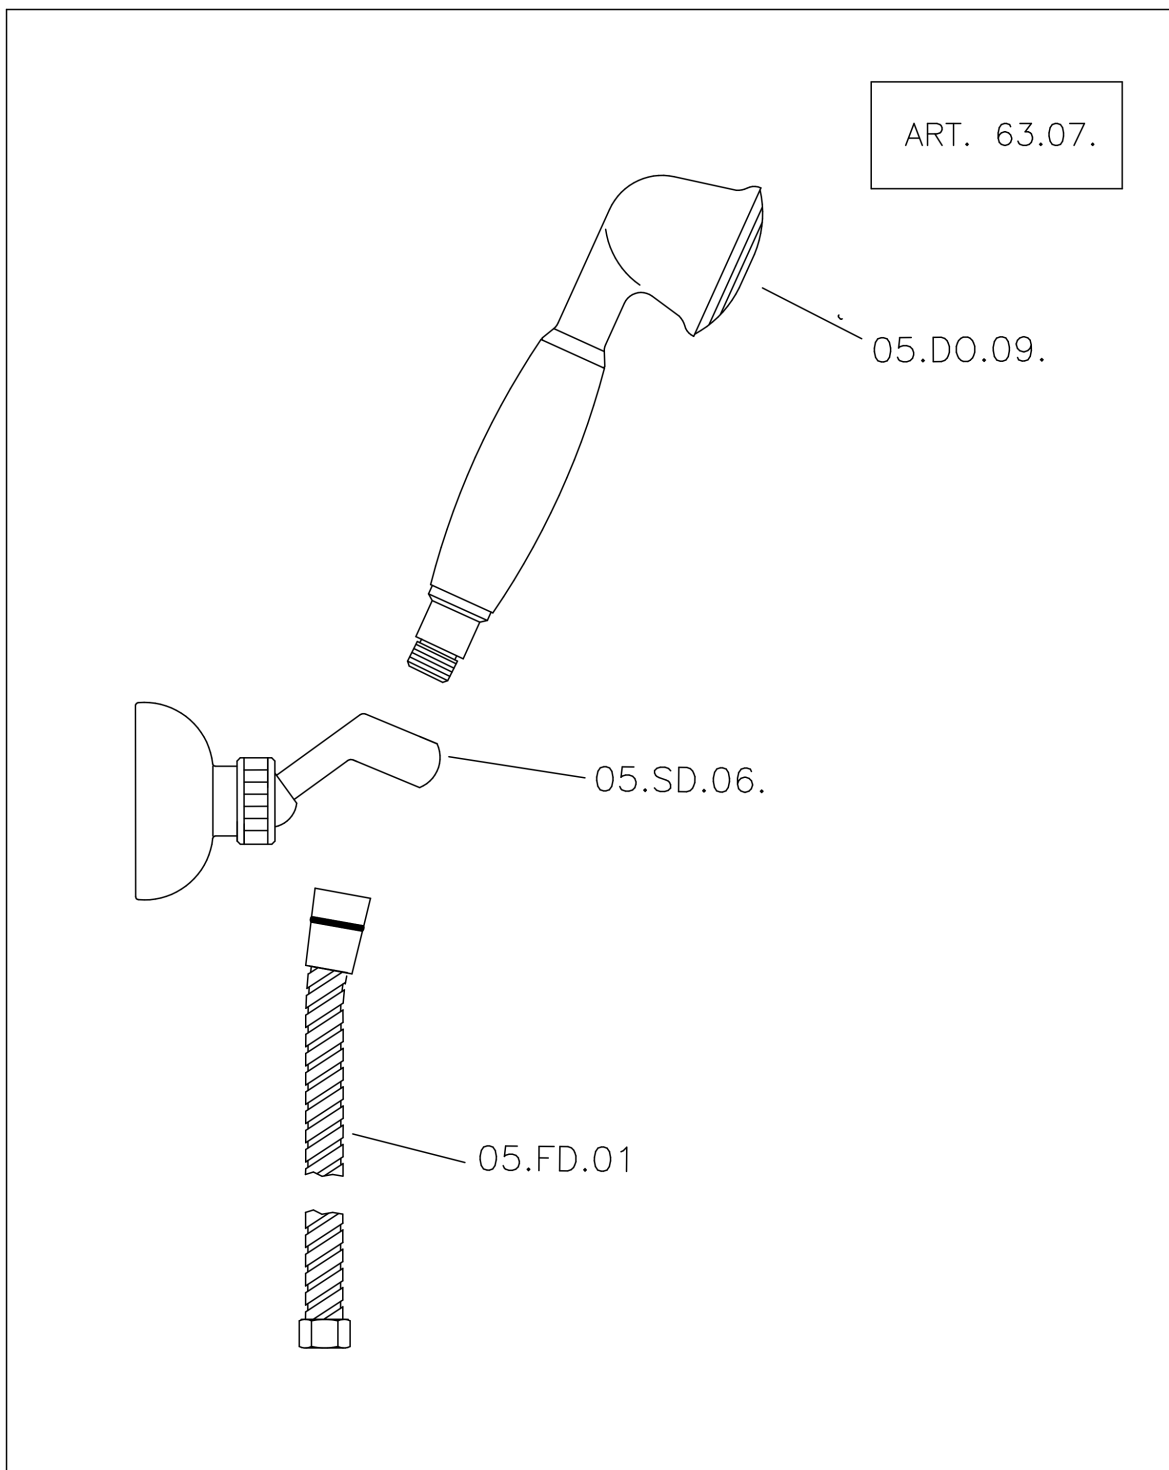

Thermostatic shower mixer, with shower set CROISSETTE_CSD01010

CSD01010

<https://en.huberitalia.com/thermostatic-shower-mixer-with-shower-set-croisette-csd01010>

Thermostatic shower mixer, with shower set CROISSETTE_CSD01010

Huber S.p.A.
 MISCELATORI TERMOSTATICI
 Huber S.p.A.
 Via Brughiere, 50
 I-28017 San Maurizio NO

CROISSETTE – ART. 63.07.

COMPLETO DOCCIA DUPLEX
 FLEXIBLE SHOWER KIT
 ENSEMBLE DE DOUCHE
 -

04.08.15

CSD01010

<https://en.huberitalia.com/thermostatic-shower-mixer-with-shower-set-croisette-csd01010>

2026-06-26