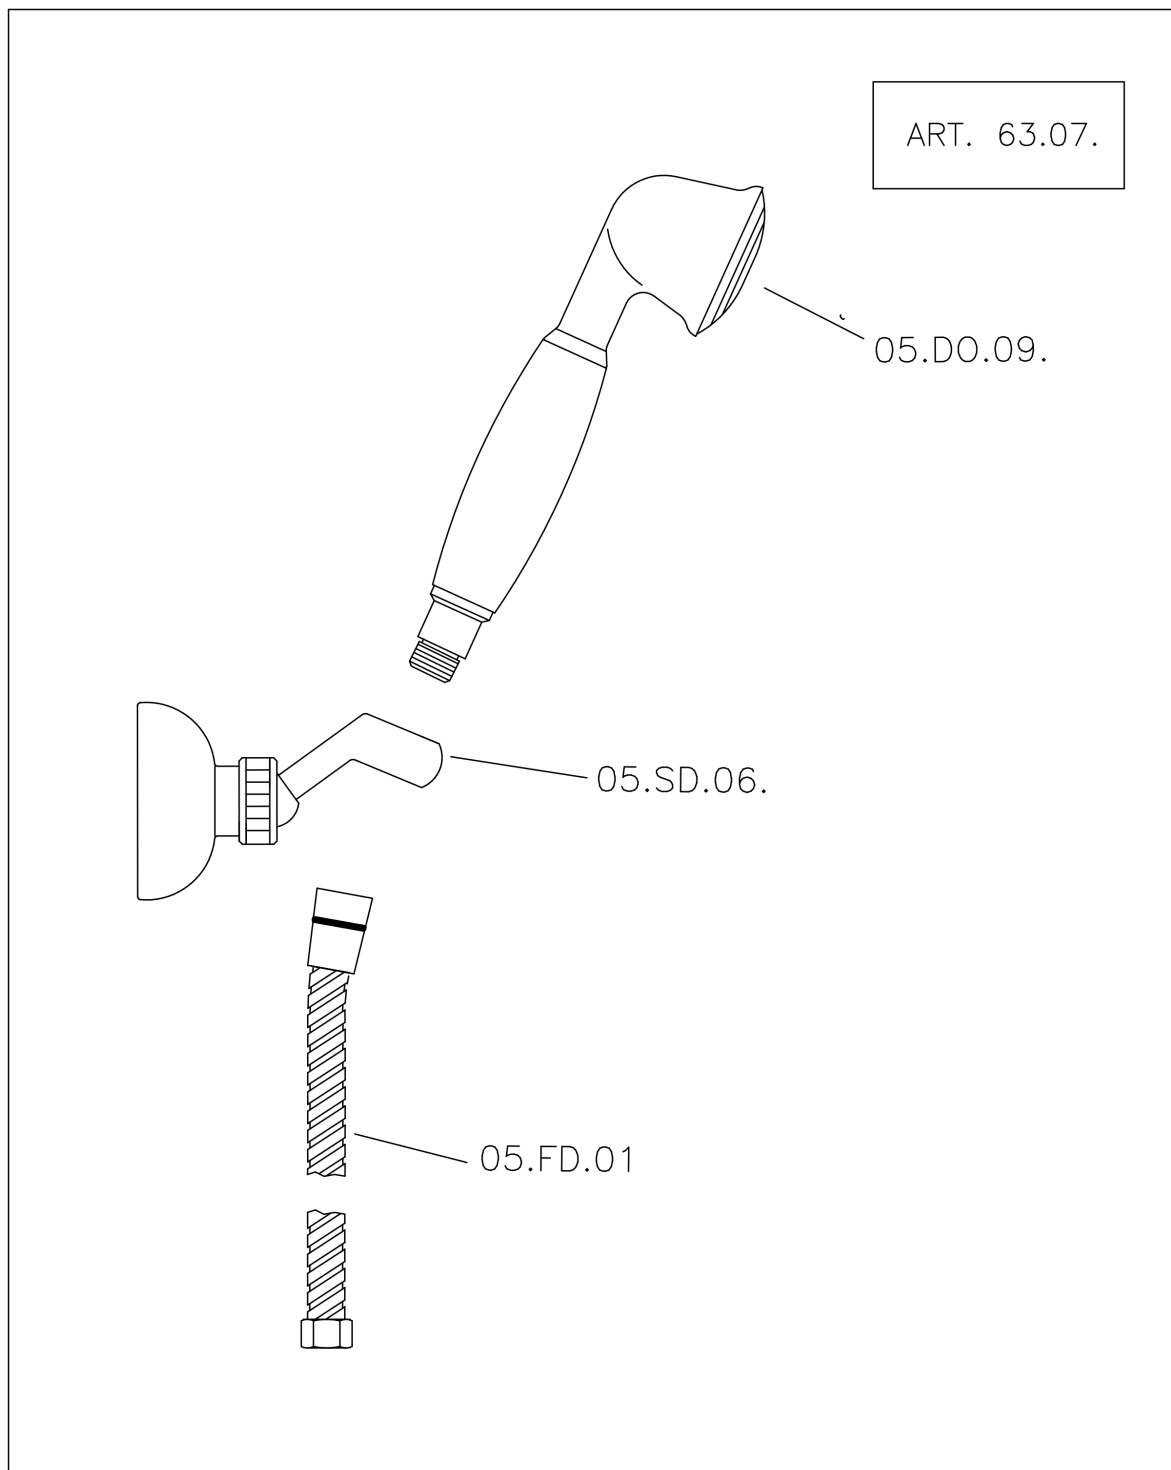

Thermostatic shower mixer, with shower set CROISSETTE_CSD01010

Huber S.p.A.
MISCELATORI TERMOSTATICI
Huber S.p.A.
Via Brughiere, 50
I-28017 San Maurizio NO

CROISSETTE – ART. 63.07.

COMPLETO DOCCIA DUPLEX
FLEXIBLE SHOWER KIT
ENSEMBLE DE DOUCHE
-

04.08.15

CSD01010

<https://en.huberitalia.com/thermostatic-shower-mixer-with-shower-set-croisette-csd01010>

2026-05-15