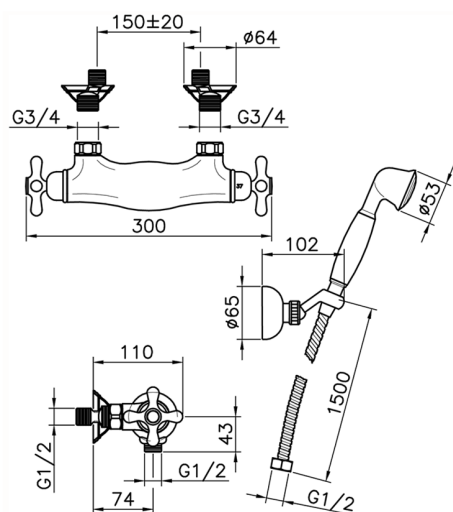

CHARACTERISTICS

Cartridge Spare Parts **24.04A.PP**
8x20 Plus P Thermostatic Valve

Thermostatic

The Huber thermostatic is your personal water manager, helping you to handle, control and save water and energy.