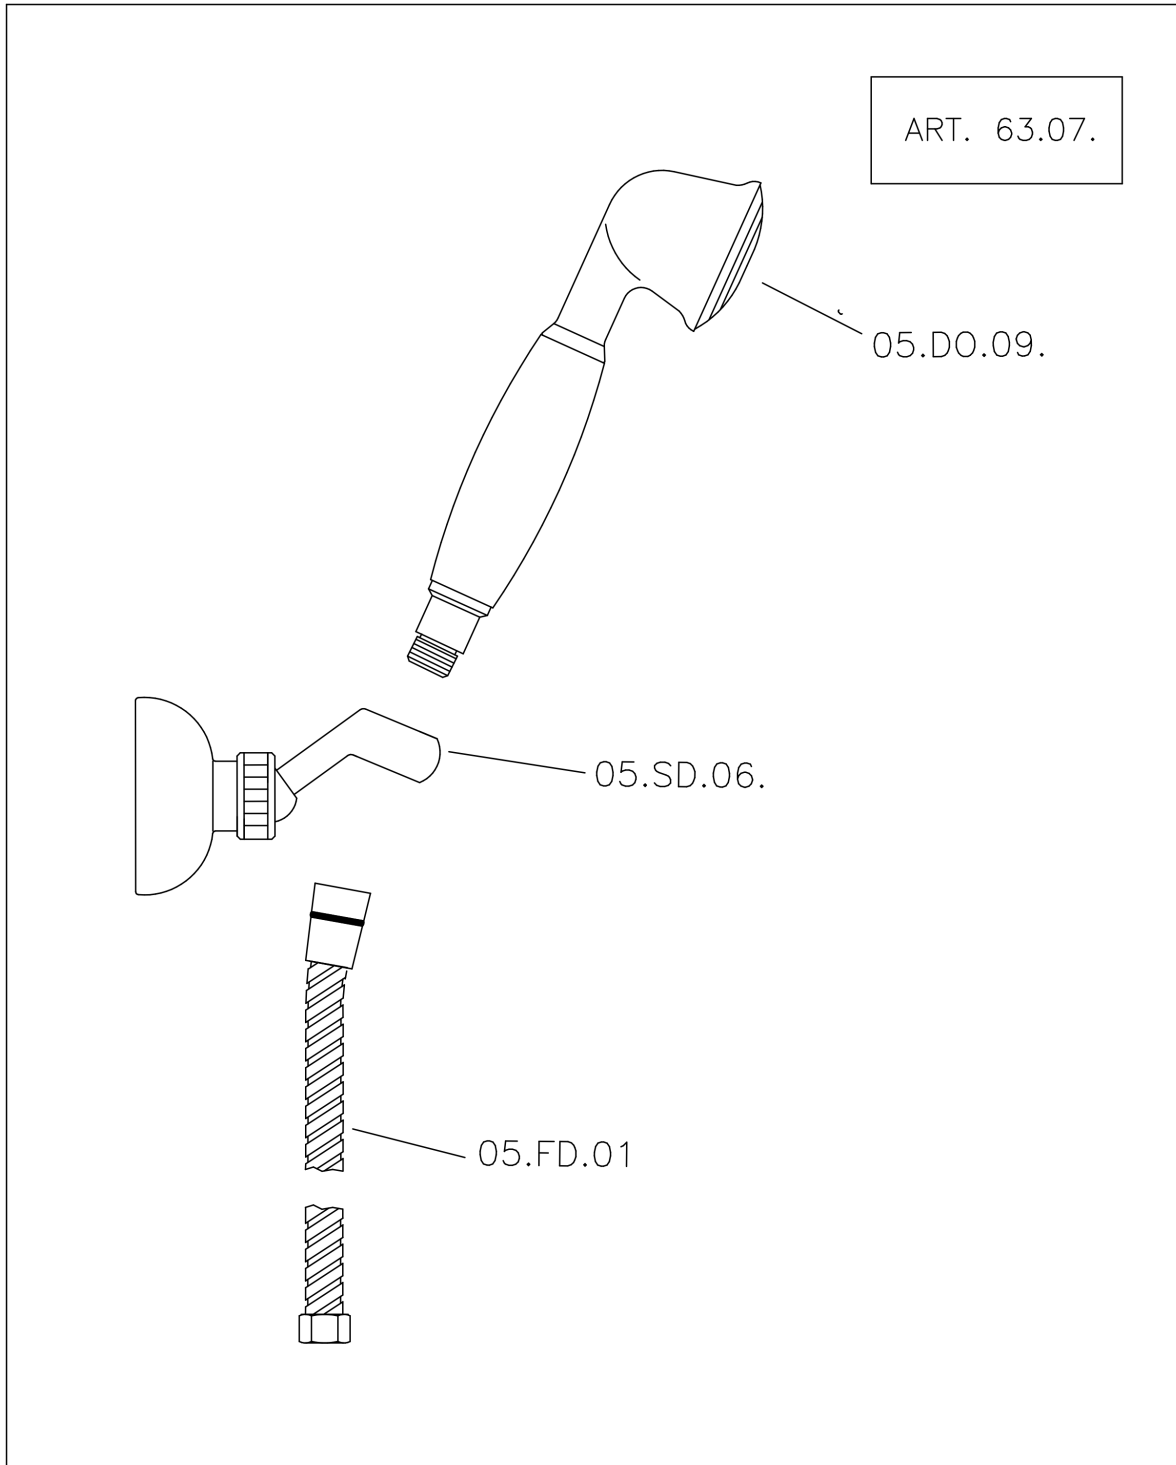

Thermostatic shower mixer, with shower set CROISSETTE_CSD01010

Huber S.p.A.
MISCELATORI TERMOSTATICI

Huber S.p.A.
Via Brughiere, 50
I-28017 San Maurizio NO

CROISSETTE – ART. 63.07.

COMPLETO DOCCIA DUPLEX
FLEXIBLE SHOWER KIT
ENSEMBLE DE DOUCHE
-

04.08.15

CSD01010

<https://en.huberitalia.com/thermostatic-shower-mixer-with-shower-set-croisette-csd01010>

2026-06-26