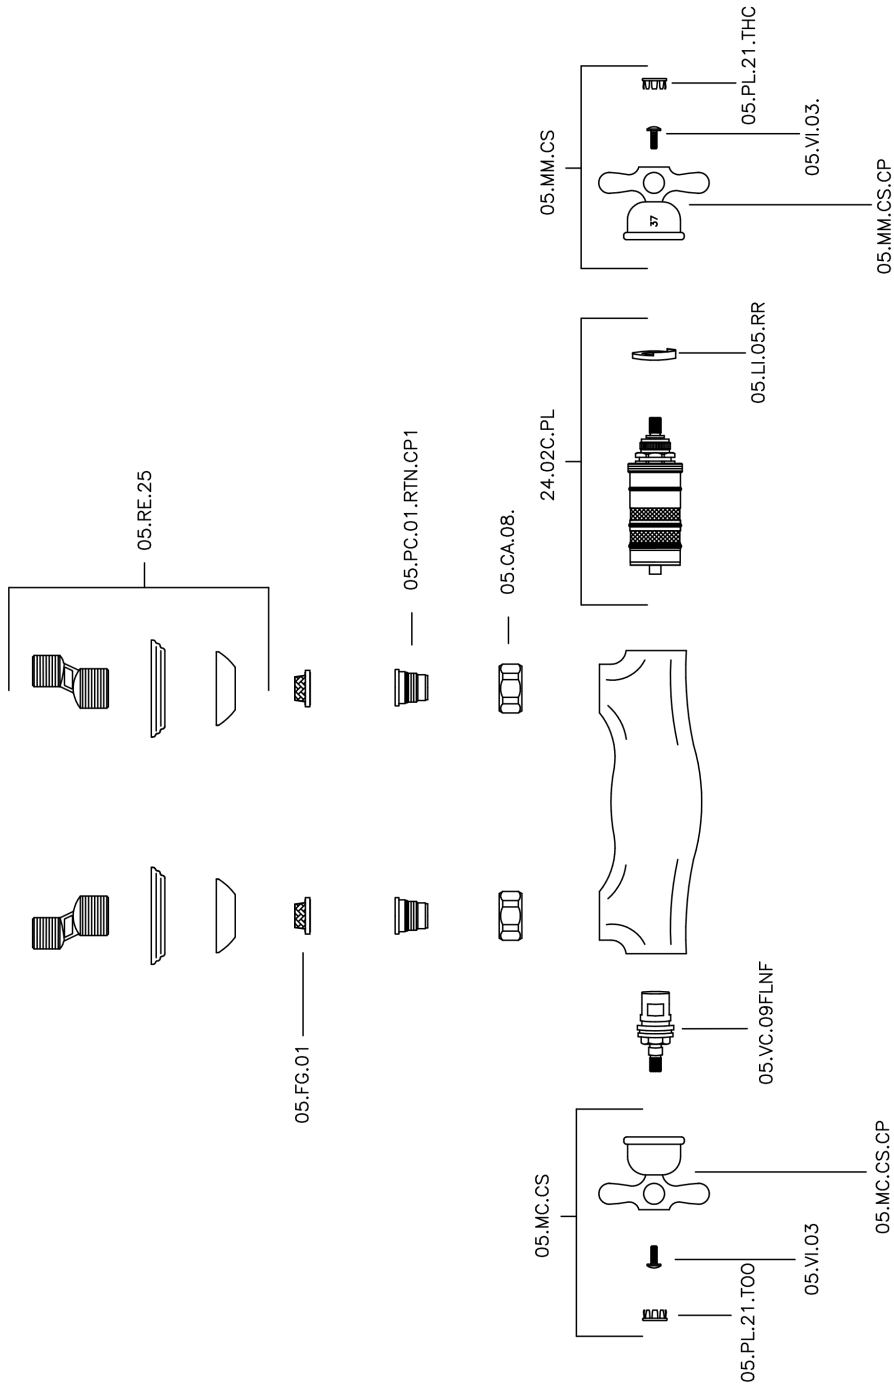

Thermostatic shower mixer, with shower set CROISSETTE_CSD01010

MODEL **CSD01010**

Thermostatic shower mixer, with shower set, wall mounted adjustable handshower bracket, 53 mm Brass classic one spray handshower, Brass 150 cm. flexible hose

AVAILABLE FINISHINGS

-  **21** 21 Chrome
-  **27** 27 Old Bronze
-  **2G** 2G Antique Gold
-  **2W** 2W Brushed Gold

CHARACTERISTICS

Cartridge Spare Parts **24.04A.PP**
8x20 Plus P Thermostatic Valve

Thermostatic

The Huber thermostatic is your personal water manager, helping you to handle, control and save water and energy.

Thermostatic shower mixer, with shower set CROISSETTE_CSD01010

CSD01010

<https://en.huberitalia.com/thermostatic-shower-mixer-with-shower-set-croisette-csd01010>

Thermostatic shower mixer, with shower set CROISSETTE_CSD01010

Huber S.p.A.
MISCELATORI TERMOSTATICI

Huber S.p.A.
Via Brughiere, 50
I-28017 San Maurizio NO

CROISSETTE – ART. 63.07.

COMPLETO DOCCIA DUPLEX
FLEXIBLE SHOWER KIT
ENSEMBLE DE DOUCHE
-