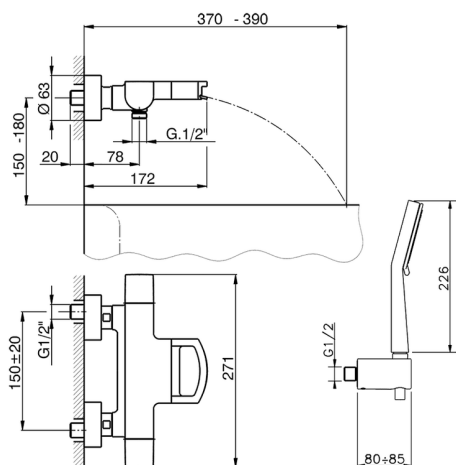

Thermostatic bath mixer, with shower set DADO_DCD23020

MODEL **DCD23020**

Thermostatic bath mixer, with shower set, wall mounted handshower bracket, 100 mm ABS Lodge 3 spray handshower, 150 cm SUPREME smooth flexible hose, spout plate available in chrome or smoked finishin

AVAILABLE FINISHINGS

-  **21** 21 Chrome
-  **2F** 2F Brushed Nickel
-  **6U** 6U Chrome/Smoked

CHARACTERISTICS

Cartridge Spare Parts **24.04A.PP**
8x20 Plus P Thermostatic Valve

DeviaStop

The Huber Devia Stop technology allows to adjust the water flow and to direct it to the selected output point (overhead soaker, hand shower, etc).