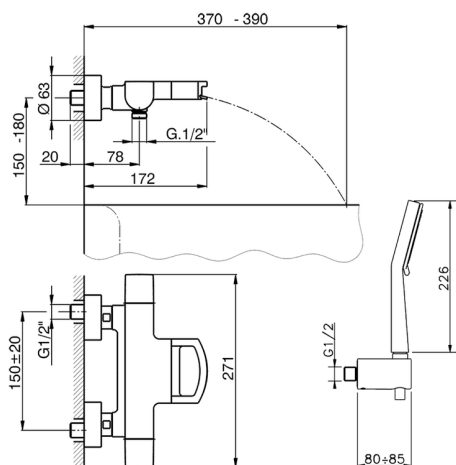

## Thermostatic bath mixer, with shower set DADO\_DCD23020

MODEL **DCD23020**

Thermostatic bath mixer, with shower set, wall mounted handshower bracket, 100 mm ABS Lodge 3 spray handshower, 150 cm SUPREME smooth flexible hose, spout plate available in chrome or smoked finishin

### CHARACTERISTICS

Cartridge Spare Parts **24.04A.PP**  
**8x20 Plus P Thermostatic Valve**