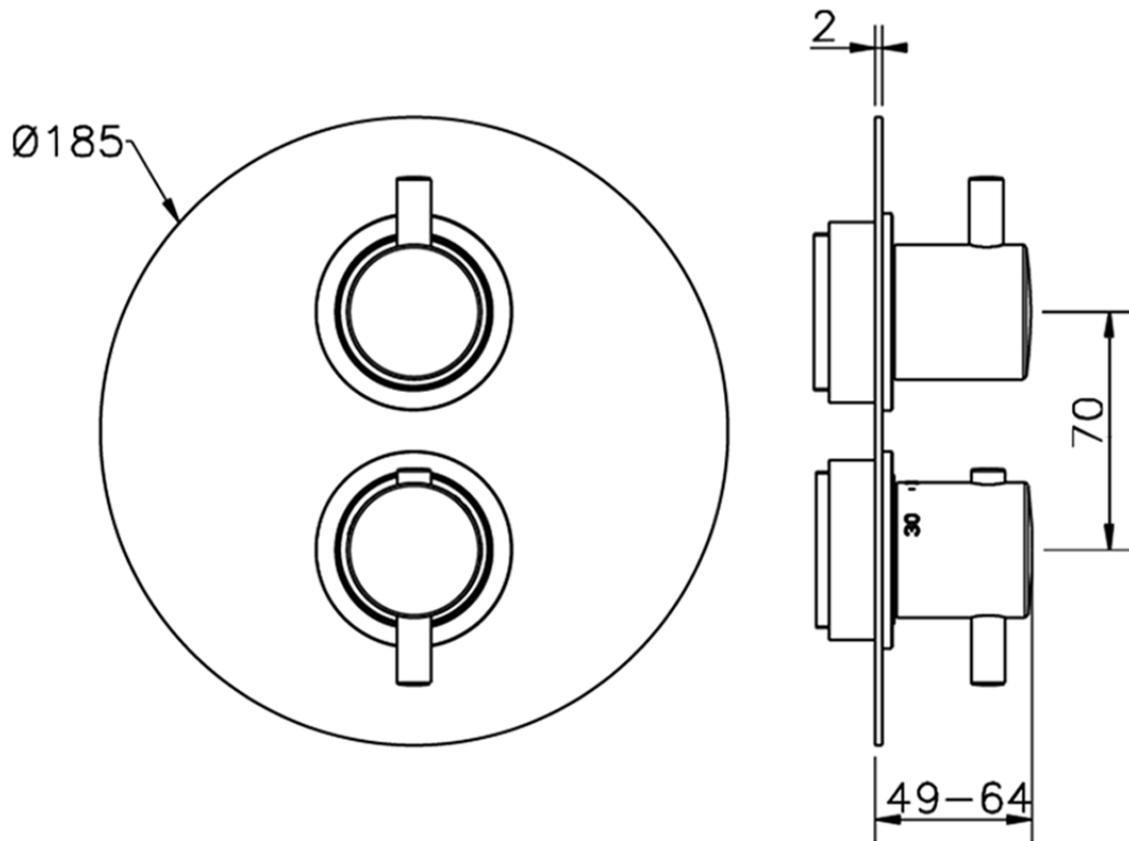

Exposed part for con.thermo.shower valve, 2-outlet THERMO_MT018100

MT018100

<https://en.huberitalia.com/exposed-part-for-con-thermo-shower-valve-2-outlet-thermo-mt018100>

Piastra/Plate/Plaque/Platte/Placa

2-3mm: XX 25-40 YY 76-91

10 mm: XX 16-31 YY 65-80

ZB018101

<https://en.huberitalia.com/2-outlet-concealed-thermostatic-shower-valve-concealed-zb018101>

2024-11-23