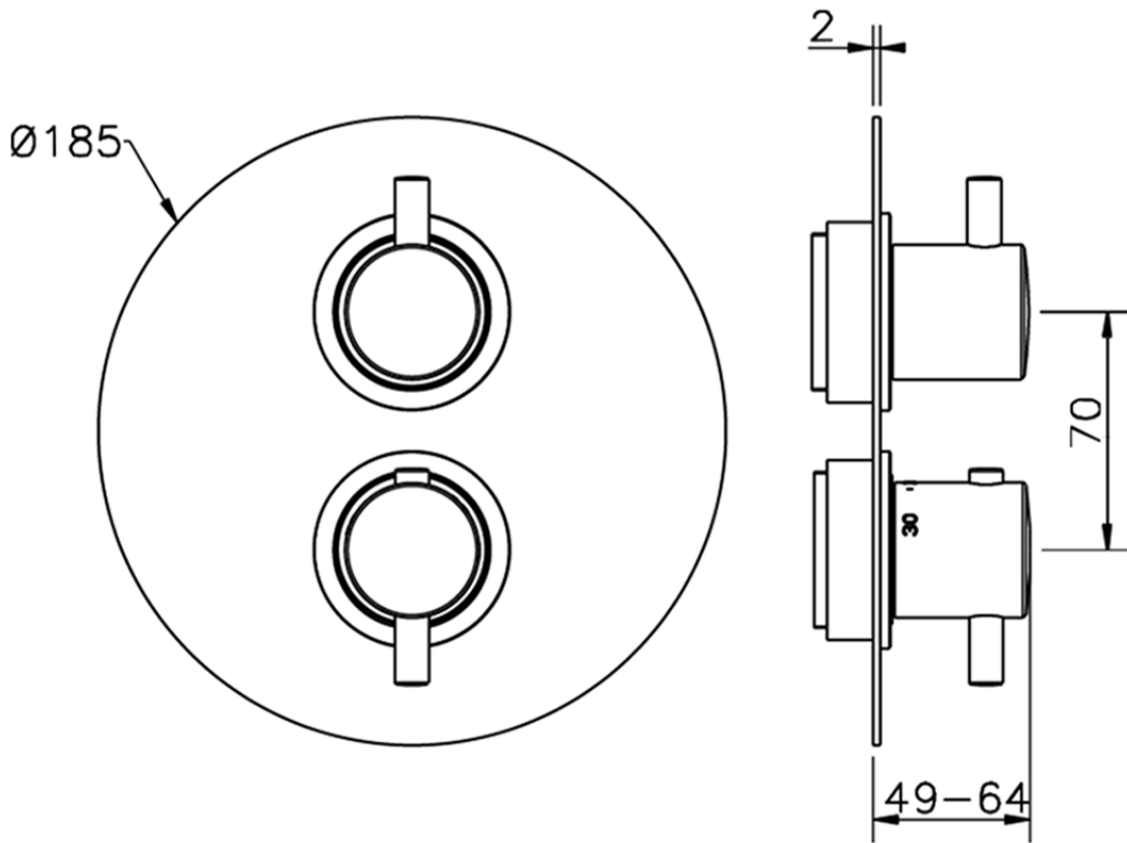

## Exposed part for con.thermo.shower valve, 2-outlet THERMO\_MT018100

MT018100

<https://en.huberitalia.com/exposed-part-for-con-thermo-shower-valve-2-outlet-thermo-mt018100>

## Piastra/Plate/Plaque/Platte/Placa

2-3mm: XX 25-40 YY 76-91

10 mm: XX 16-31 YY 65-80