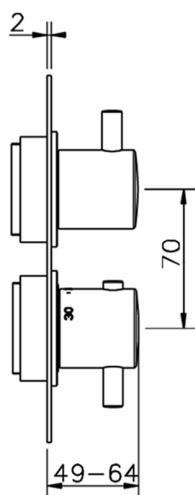

Exposed part for con.thermo.shower valve, 2-outlet THERMO_MT018100

MODEL **MT018100**

Exposed part for 2-outlet thermostatic mixer, with 2-outlet diverter, without concealed part, for item ZB018101

AVAILABLE FINISHINGS

-  **21** 21 Chrome
-  **26** 26 Old Copper
-  **2F** 2F Brushed Nickel
-  **2W** 2W Brushed Gold
-  **40** 40 Matt Black
-  **4Q** 4Q Matt White

CHARACTERISTICS

Installation **Concealed**
 Required concealed parts **ZB018101**

2-outlet Concealed thermostatic mixer, with 2-outlet diverter, without trim kit

AVAILABLE FINISHINGS

CHARACTERISTICS

Installation	Concealed
Cartridge Spare Parts	24.04A.PP
8x20 Plus P Thermostatic Valve	
Concealed	1

Piastra/Plate/Plaque/Platte/Placa

2-3mm: XX 25-40 YY 76-91

10 mm: XX 16-31 YY 65-80

DeviaStop

The Huber Devia Stop technology allows to adjust the water flow and to direct it to the selected output point (overhead soaker, hand shower, etc).