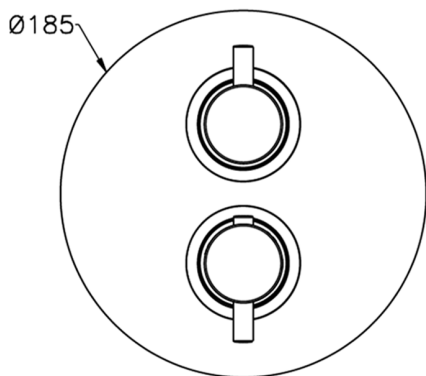

Exposed part for con.thermo.shower valve, 2-outlet THERMO_MT018100

MODEL **MT018100**

Exposed part for 2-outlet thermostatic mixer, with 2-outlet diverter, without concealed part, for item ZB018101

AVAILABLE FINISHINGS

-  **21** 21 Chrome
-  **26** 26 Old Copper
-  **2F** 2F Brushed Nickel
-  **2W** 2W Brushed Gold
-  **40** 40 Matt Black
-  **4Q** 4Q Matt White

CHARACTERISTICS

Installation **Concealed**
 Required concealed parts **ZB018101**

Piastra/Plate/Plaque/Platte/Placa

2-3mm: XX 25-40 YY 76-91

10 mm: XX 16-31 YY 65-80

DeviaStop

The Huber Devia Stop technology allows to adjust the water flow and to direct it to the selected output point (overhead soaker, hand shower, etc).