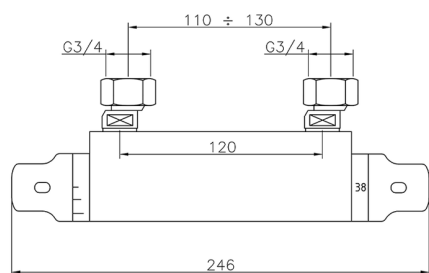

Thermostatic

The Huber thermostatic is your personal water manager, helping you to handle, control and save water and energy.

2026-04-07