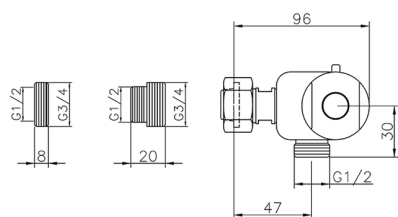

AVAILABLE FINISHINGS

CR CR Chrome

CHARACTERISTICS

Cartridge Spare Parts **24.04A.PP**

8x20 Plus P Thermostatic Valve

Thermostatic

The Huber thermostatic is your personal water manager, helping you to handle, control and save water and energy.