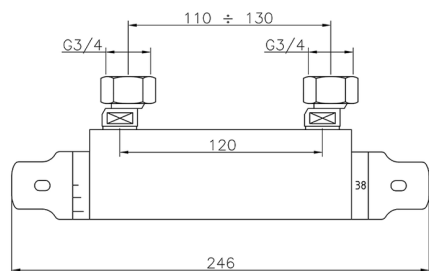

## Thermostatic shower mixer CLINIC&TECHNICAL\_100P.01H.

MODEL **100P.01H.**

Thermostatic shower mixer, without shower set, 110-130 mm center

AVAILABLE FINISHINGS

**CR** CR Chrome

CHARACTERISTICS

Cartridge Spare Parts **24.04A.PP**

**8x20 Plus P Thermostatic Valve**