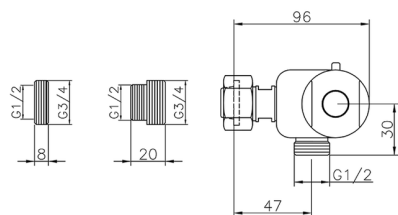

## Thermostatic shower mixer CLINIC&TECHNICAL\_100P.01H.

MODEL **100P.01H.**

Thermostatic shower mixer, without shower set, 110-130 mm center

AVAILABLE FINISHINGS

**CR** CR Chrome

CHARACTERISTICS

Cartridge Spare Parts **24.04A.PP**

**8x20 Plus P Thermostatic Valve**