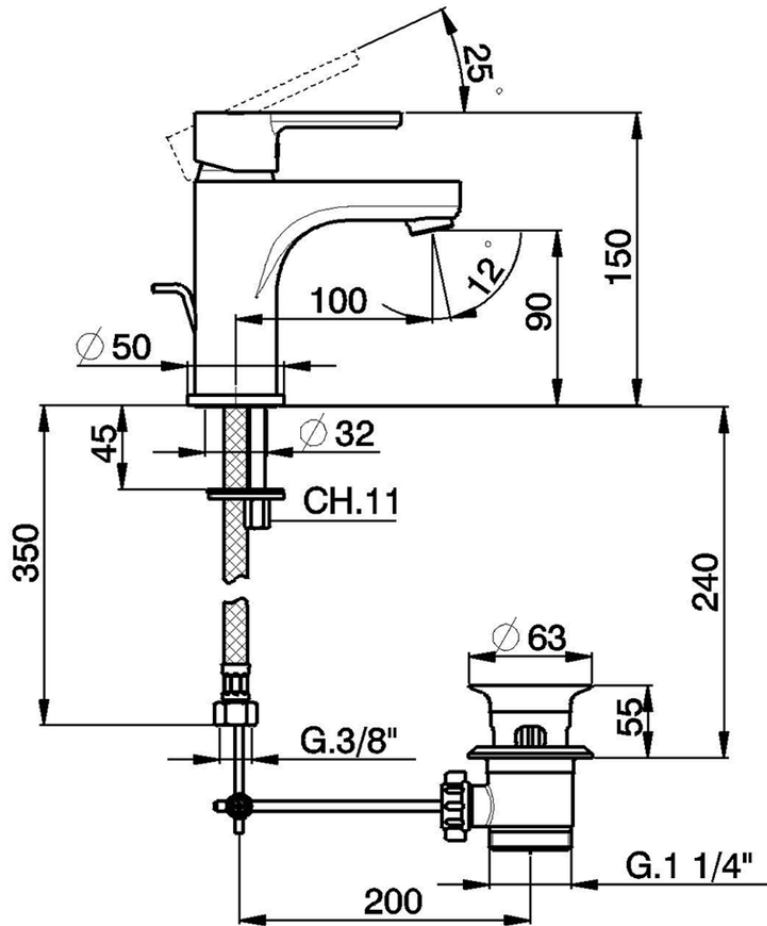

Single lever 'large' washbasin mixer H2\_H2000490

H2000490

<https://en.huberitalia.com/single-lever-large-washbasin-mixer-h2-h2000490>

2026-06-10