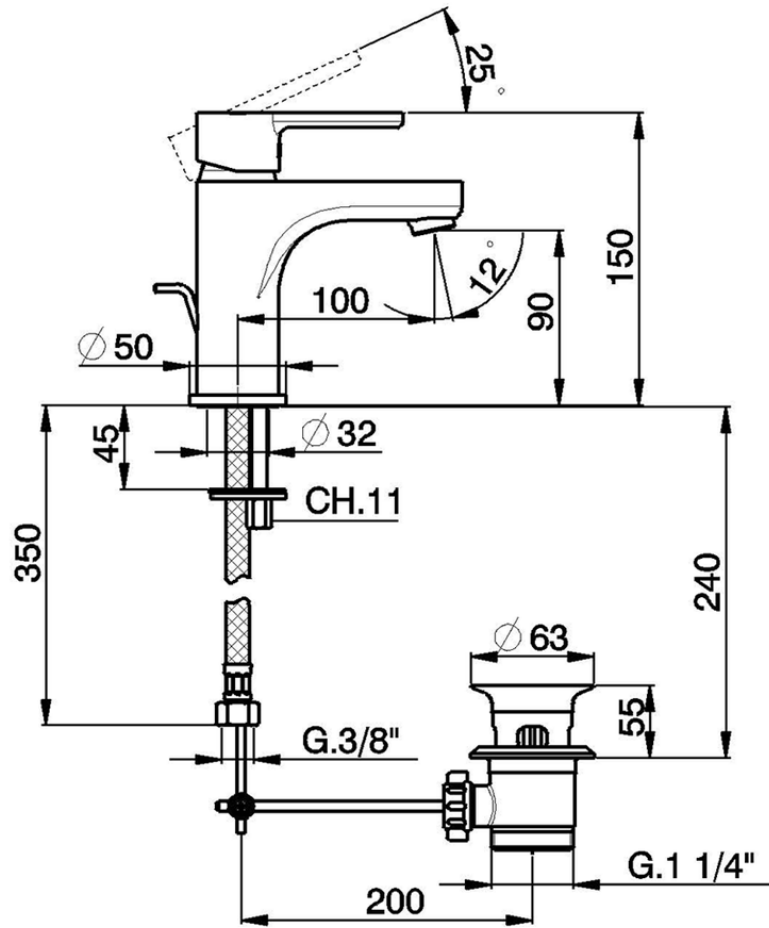

Single lever 'large' washbasin mixer H2_H2000490

H2000490

<https://en.huberitalia.com/single-lever-large-washbasin-mixer-h2-h2000490>

2026-06-06