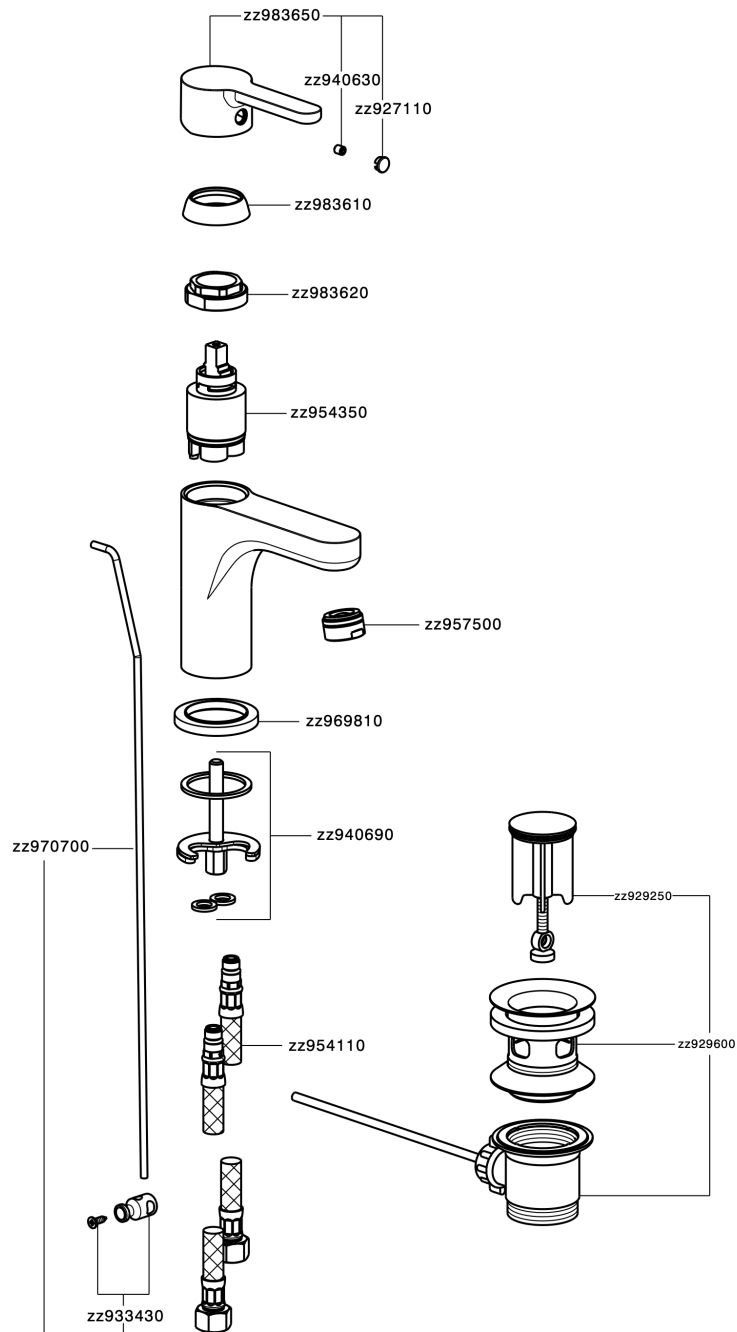

## Single lever 'large' washbasin mixer H2\_H2000490

H2000490

<https://en.huberitalia.com/single-lever-large-washbasin-mixer-h2-h2000490>

2026-04-06