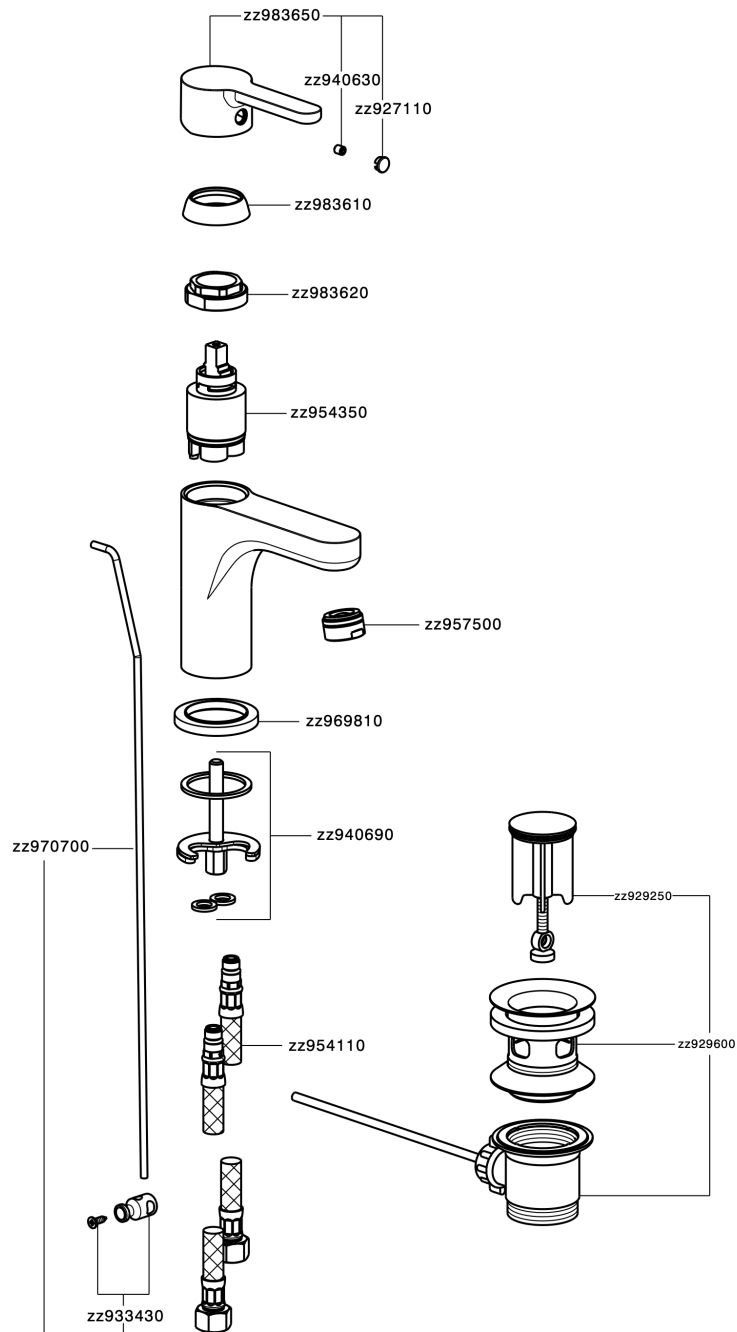

Single lever 'large' washbasin mixer H2_H2000490

H2000490

<https://en.huberitalia.com/single-lever-large-washbasin-mixer-h2-h2000490>

2026-06-27