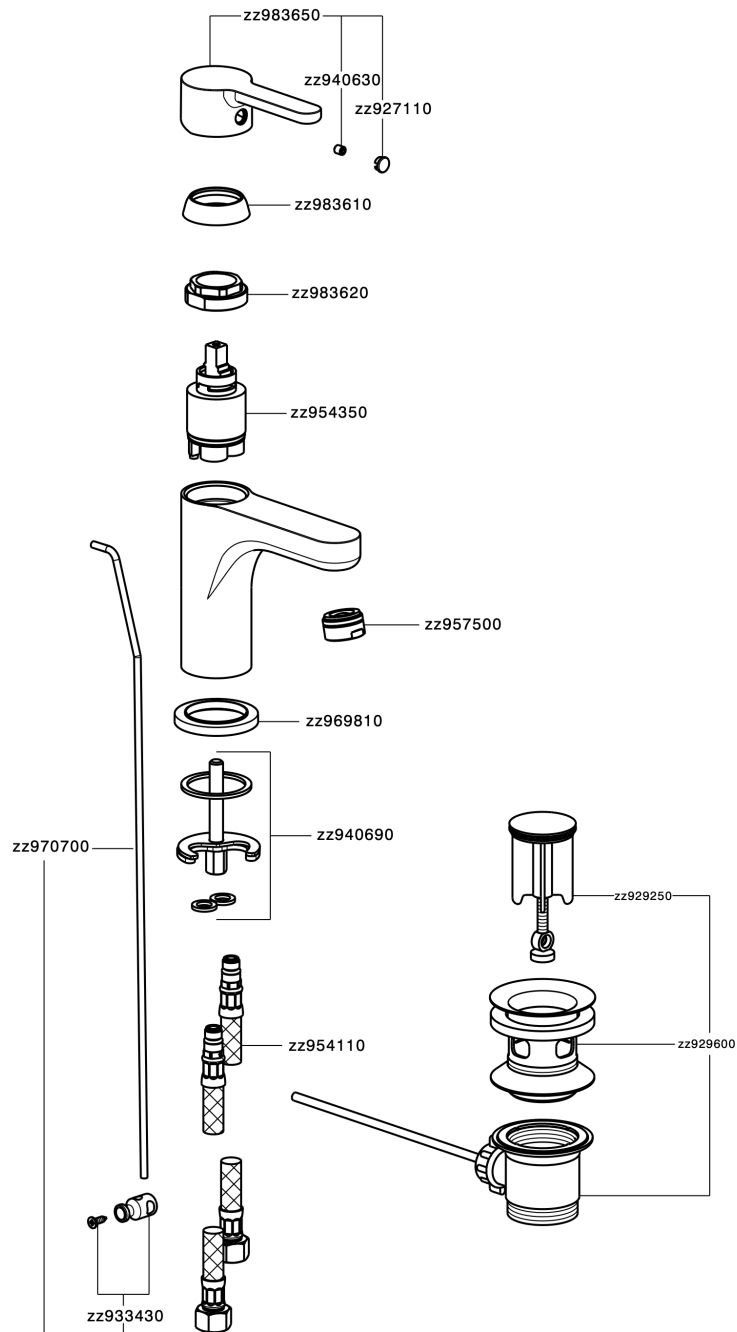

Single lever 'large' washbasin mixer H2_H2000490

H2000490

<https://en.huberitalia.com/single-lever-large-washbasin-mixer-h2-h2000490>

2026-06-06