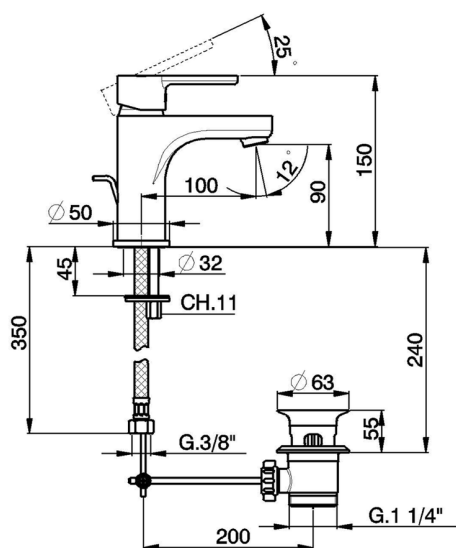

## Single lever 'large' washbasin mixer H2\_H2000490

MODEL **H2000490**

Single lever 'large' washbasin mixer, with 1"1/4 automatic pop-up waste, G.3/8" stainless steel flexible hoses

AVAILABLE FINISHINGS

CHARACTERISTICS

Cartridge Spare Parts **ZZ95435000**

**35 mm Cartridge**

### EcoStop

EcoStop feature limits water flow to approximately 50% of maximum output with one point of resistance on setting. Push slightly past the middle stop only when full water output is required. This will save water up to 50%.

## Single lever 'large' washbasin mixer H2\_H2000490

H2000490

<https://en.huberitalia.com/single-lever-large-washbasin-mixer-h2-h2000490>

2026-06-06