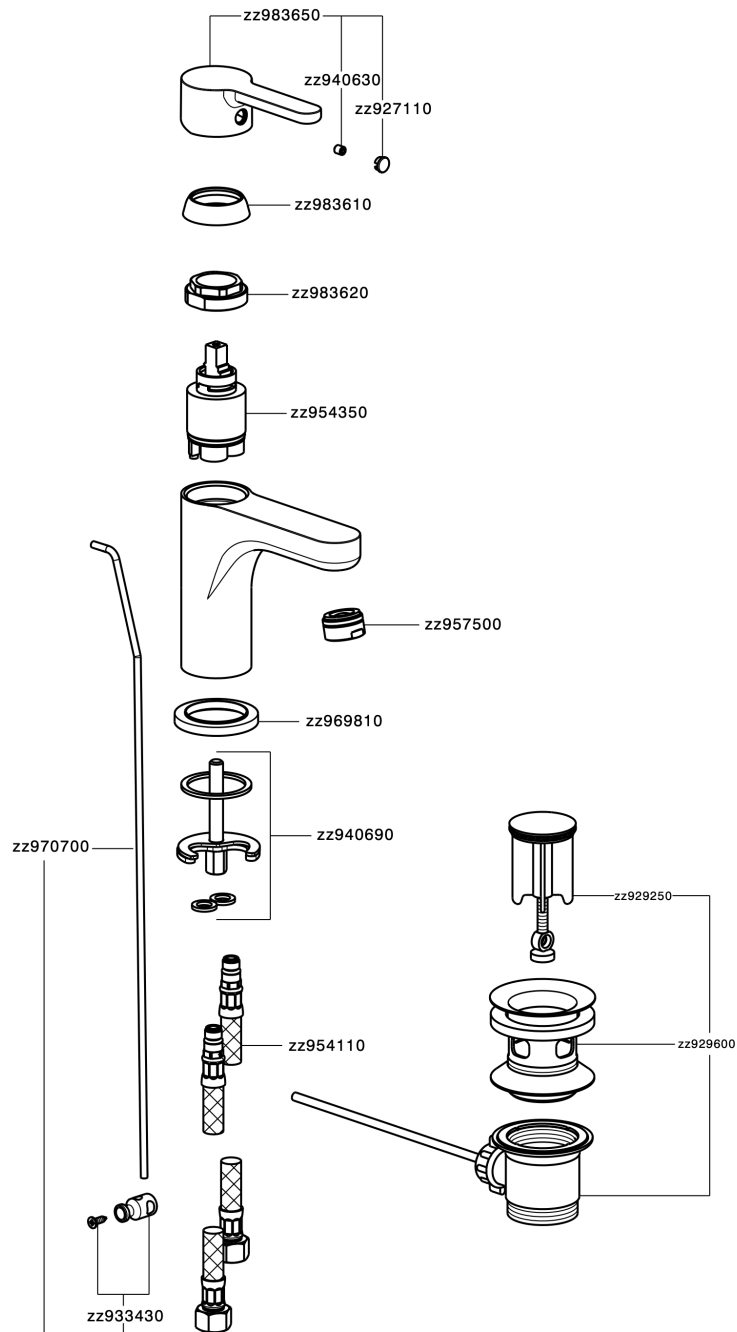

Single lever 'large' washbasin mixer H2_H2000490

MODEL **H2000490**

Single lever 'large' washbasin mixer, with 1"1/4 automatic pop-up waste, G.3/8" stainless steel flexible hoses

AVAILABLE FINISHINGS

21 21 Chrome

CHARACTERISTICS

Cartridge Spare Parts **ZZ95435000**

35 mm Cartridge

EcoStop

EcoStop feature limits water flow to approximately 50% of maximum output with one point of resistance on setting. Push slightly past the middle stop only when full water output is required. This will save water up to 50%.

Single lever 'large' washbasin mixer H2_H2000490

H2000490

<https://en.huberitalia.com/single-lever-large-washbasin-mixer-h2-h2000490>

2026-04-06