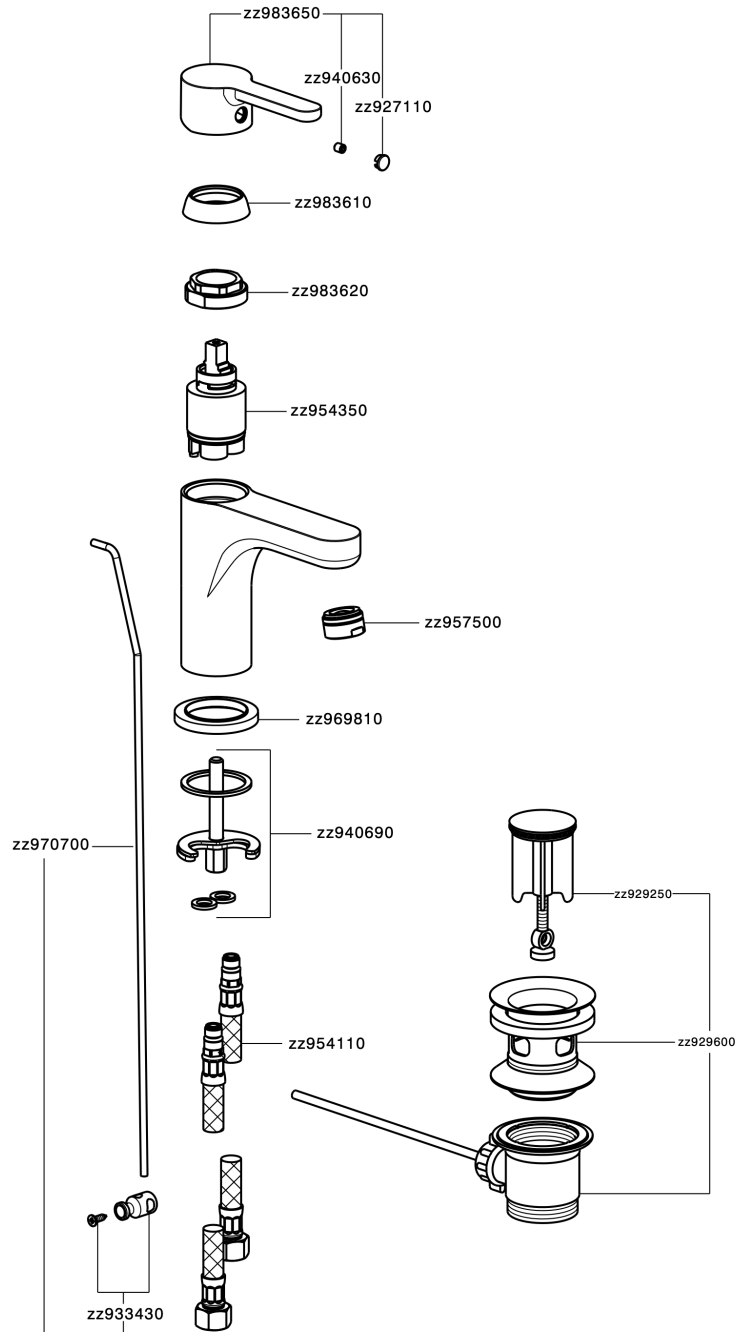

## Single lever 'large' washbasin mixer H2\_H2000490

MODEL **H2000490**

Single lever 'large' washbasin mixer, with 1"1/4 automatic pop-up waste, G.3/8" stainless steel flexible hoses

AVAILABLE FINISHINGS

CHARACTERISTICS

Cartridge Spare Parts **ZZ95435000**

**35 mm Cartridge**

### EcoStop

EcoStop feature limits water flow to approximately 50% of maximum output with one point of resistance on setting. Push slightly past the middle stop only when full water output is required. This will save water up to 50%.

## Single lever 'large' washbasin mixer H2\_H2000490

H2000490

<https://en.huberitalia.com/single-lever-large-washbasin-mixer-h2-h2000490>

2026-06-06