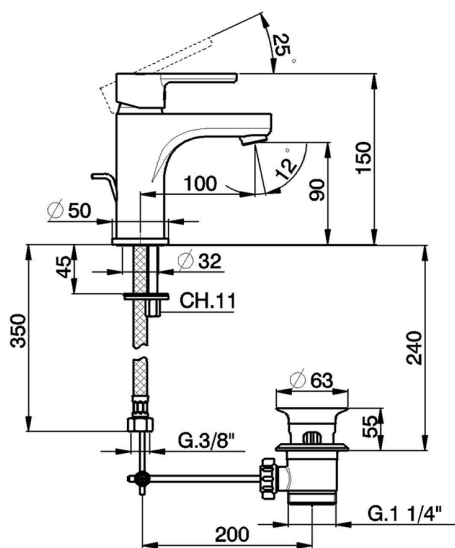

Single lever 'large' washbasin mixer H2_H2000490

MODEL **H2000490**

Single lever 'large' washbasin mixer, with 1"1/4 automatic pop-up waste, G.3/8" stainless steel flexible hoses

AVAILABLE FINISHINGS

21 21 Chrome

CHARACTERISTICS

Cartridge Spare Parts **ZZ95435000**

35 mm Cartridge

EcoStop

EcoStop feature limits water flow to approximately 50% of maximum output with one point of resistance on setting. Push slightly past the middle stop only when full water output is required. This will save water up to 50%.

Single lever 'large' washbasin mixer H2_H2000490

H2000490

<https://en.huberitalia.com/single-lever-large-washbasin-mixer-h2-h2000490>

2026-04-06