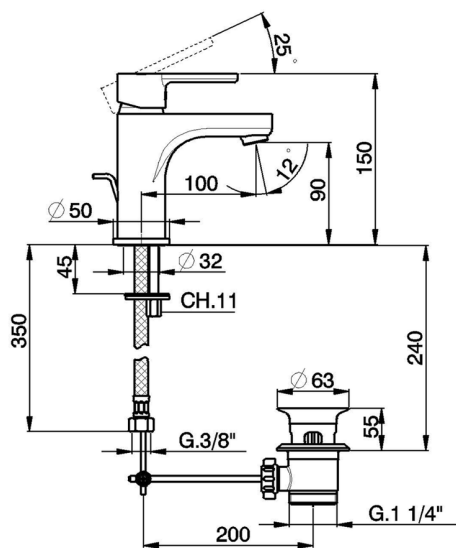

Single lever 'large' washbasin mixer H2_H2000490

MODEL **H2000490**

Single lever 'large' washbasin mixer, with 1"1/4 automatic pop-up waste, G.3/8" stainless steel flexible hoses

AVAILABLE FINISHINGS

21 21 Chrome

CHARACTERISTICS

Cartridge Spare Parts **ZZ95435000**

35 mm Cartridge

EcoStop

EcoStop feature limits water flow to approximately 50% of maximum output with one point of resistance on setting. Push slightly past the middle stop only when full water output is required. This will save water up to 50%.

Single lever 'large' washbasin mixer H2_H2000490

H2000490

<https://en.huberitalia.com/single-lever-large-washbasin-mixer-h2-h2000490>

2026-06-26