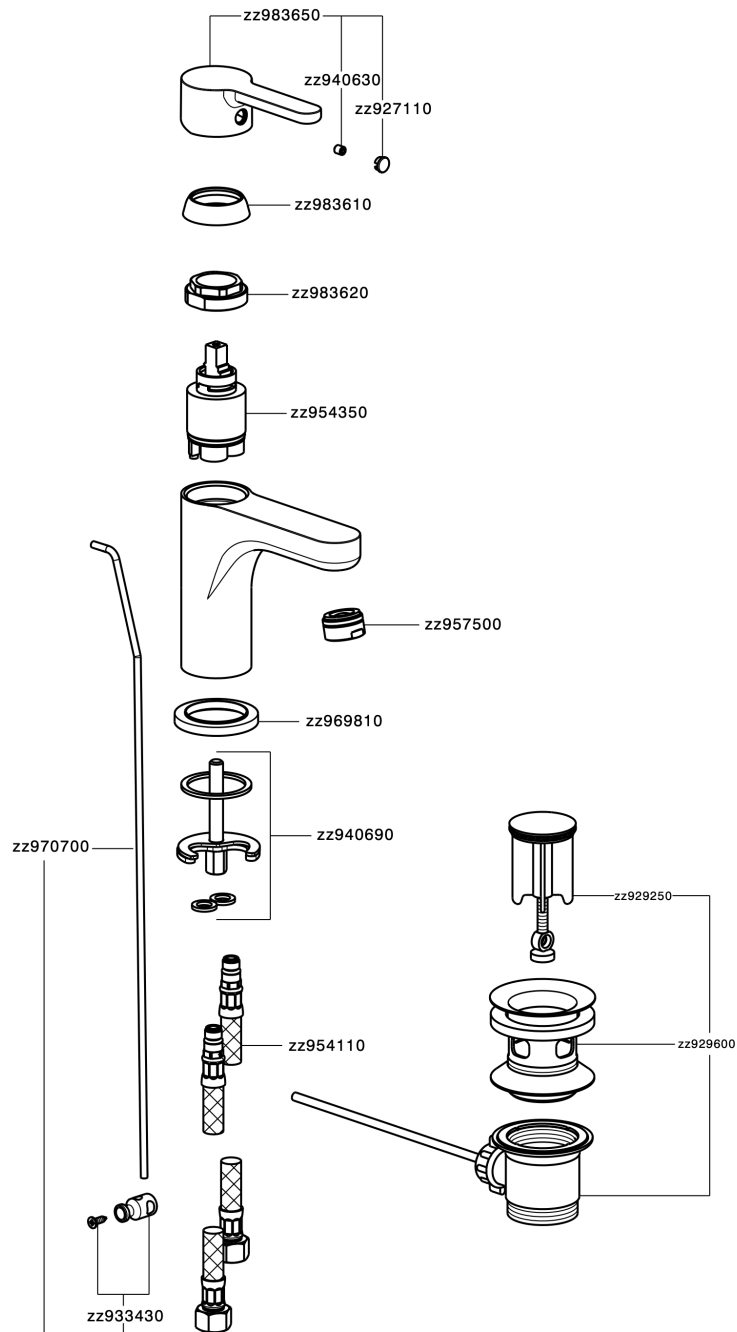

Single lever 'large' washbasin mixer H2_H2000490

MODEL **H2000490**

Single lever 'large' washbasin mixer, with 1"1/4 automatic pop-up waste, G.3/8" stainless steel flexible hoses

AVAILABLE FINISHINGS

21 21 Chrome

CHARACTERISTICS

Cartridge Spare Parts **ZZ95435000**

35 mm Cartridge

EcoStop

EcoStop feature limits water flow to approximately 50% of maximum output with one point of resistance on setting. Push slightly past the middle stop only when full water output is required. This will save water up to 50%.

Single lever 'large' washbasin mixer H2_H2000490

H2000490

<https://en.huberitalia.com/single-lever-large-washbasin-mixer-h2-h2000490>

2026-06-26