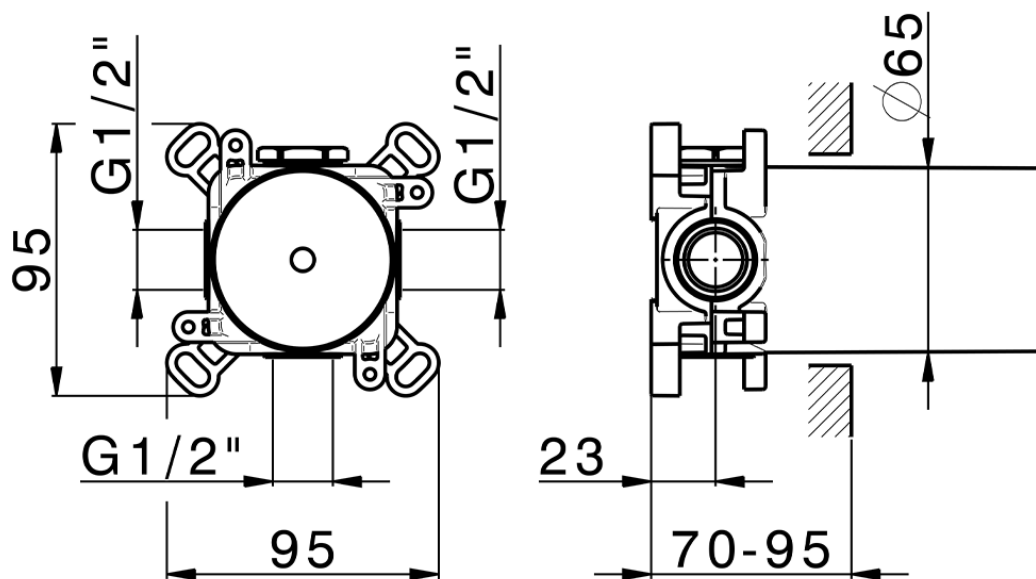

Exposed part for individual Push&Shower PUSH&SHOWER_PS0G6220

PS0G6220

<https://en.huberitalia.com/exposed-part-for-individual-pushshower-pushshower-ps0g6220>

ZB0G6000

<https://en.huberitalia.com/parte-empotrada-pushshower-pushshower-zb0g6000>