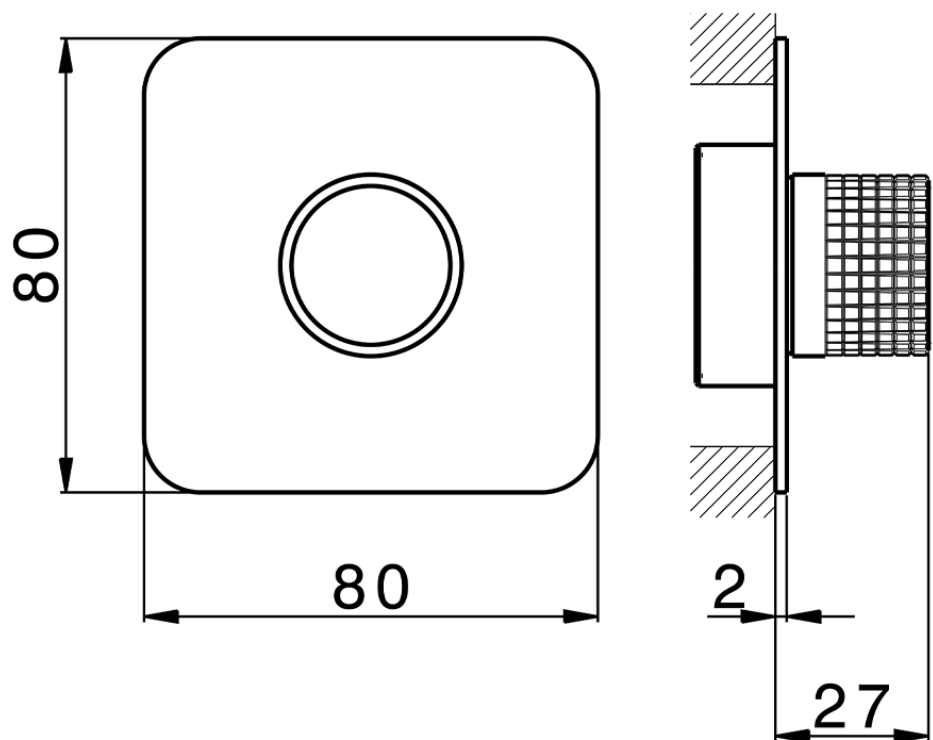

Exposed part for individual Push&Shower PUSH&SHOWER_PS0G6220

PS0G6220

<https://en.huberitalia.com/exposed-part-for-individual-pushshower-pushshower-ps0g6220>

ZB0G6000

<https://en.huberitalia.com/parte-empotrada-pushshower-pushshower-zb0g6000>