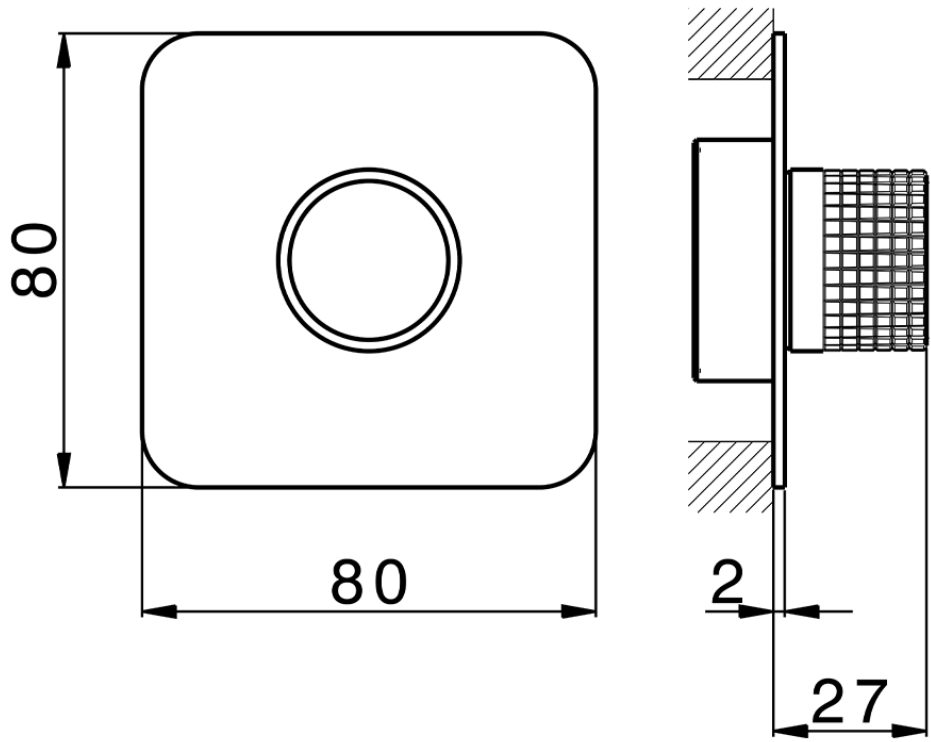

## Exposed part for individual Push&Shower PUSH&SHOWER\_PS0G6220

PS0G6220

<https://en.huberitalia.com/exposed-part-for-individual-pushshower-pushshower-ps0g6220>

ZB0G6000

<https://en.huberitalia.com/parte-empotrada-pushshower-pushshower-zb0g6000>