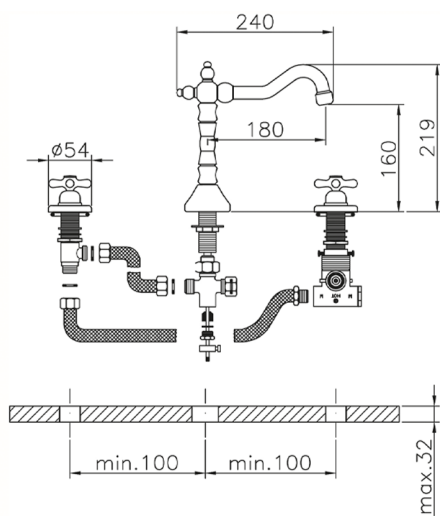

## Thermostatic 3-hole washbasin mixer CROISSETTE\_CST72010

MODEL **CST72010**

Thermostatic 3-hole washbasin mixer, with 1"1/4 automatic pop-up waste, swivel spout, 1/2" F flexible hoses

### CHARACTERISTICS

Cartridge Spare Parts **24.04A.PP**

**8x20 Plus P Thermostatic Valve**