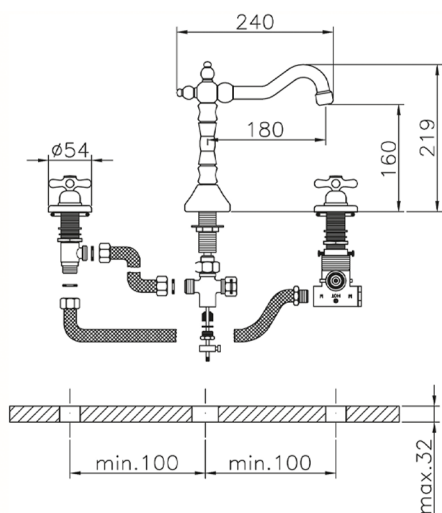

Thermostatic 3-hole washbasin mixer CROISSETTE_CST72010

MODEL **CST72010**

Thermostatic 3-hole washbasin mixer, with 1"1/4 automatic pop-up waste, swivel spout, 1/2" F flexible hoses

AVAILABLE FINISHINGS

-  **21** 21 Chrome
-  **27** 27 Old Bronze
-  **2G** 2G Antique Gold
-  **2W** 2W Brushed Gold

CHARACTERISTICS

Cartridge Spare Parts **24.04A.PP**

8x20 Plus P Thermostatic Valve

Thermostatic

The Huber thermostatic is your personal water manager, helping you to handle, control and save water and energy.