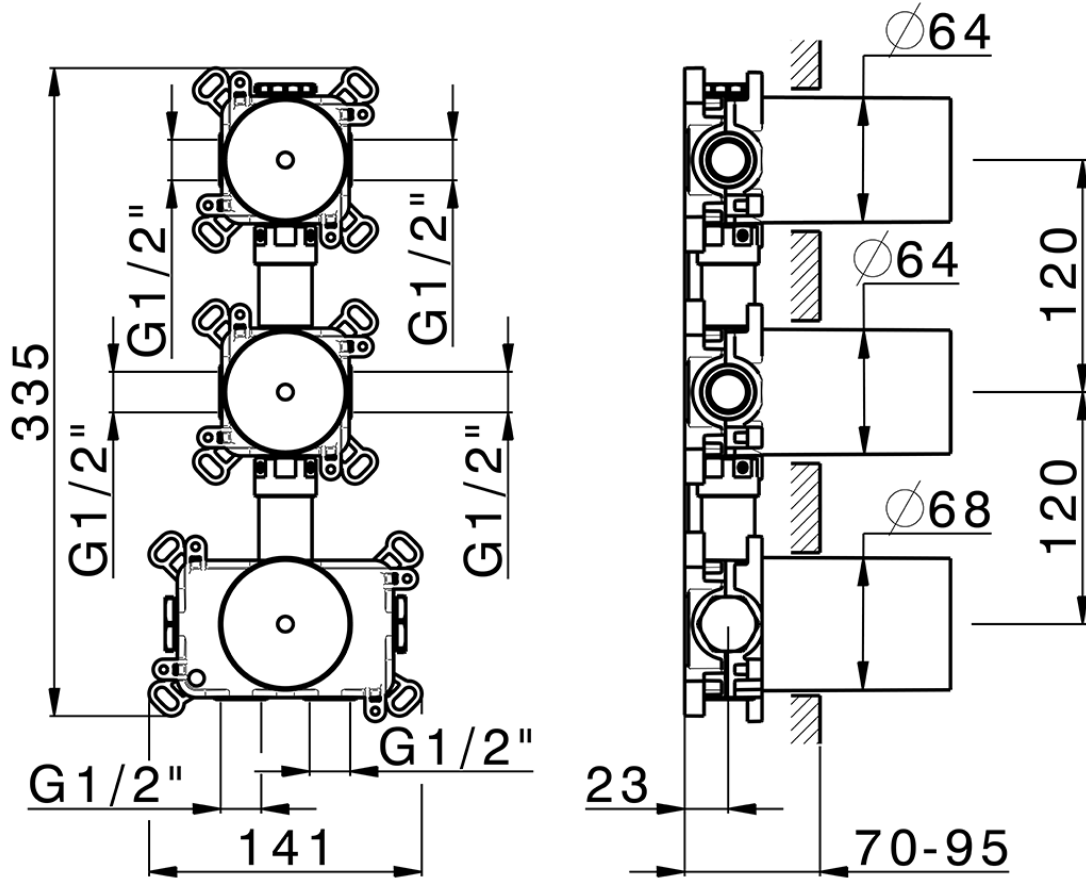

2 Function thermostatic concealed valve PUSH&SHOWER\_ZB0G62V0

ZB0G62V0

<https://en.huberitalia.com/2-function-thermostatic-concealed-valve-pushshower-zb0g62v0>

2026-06-13