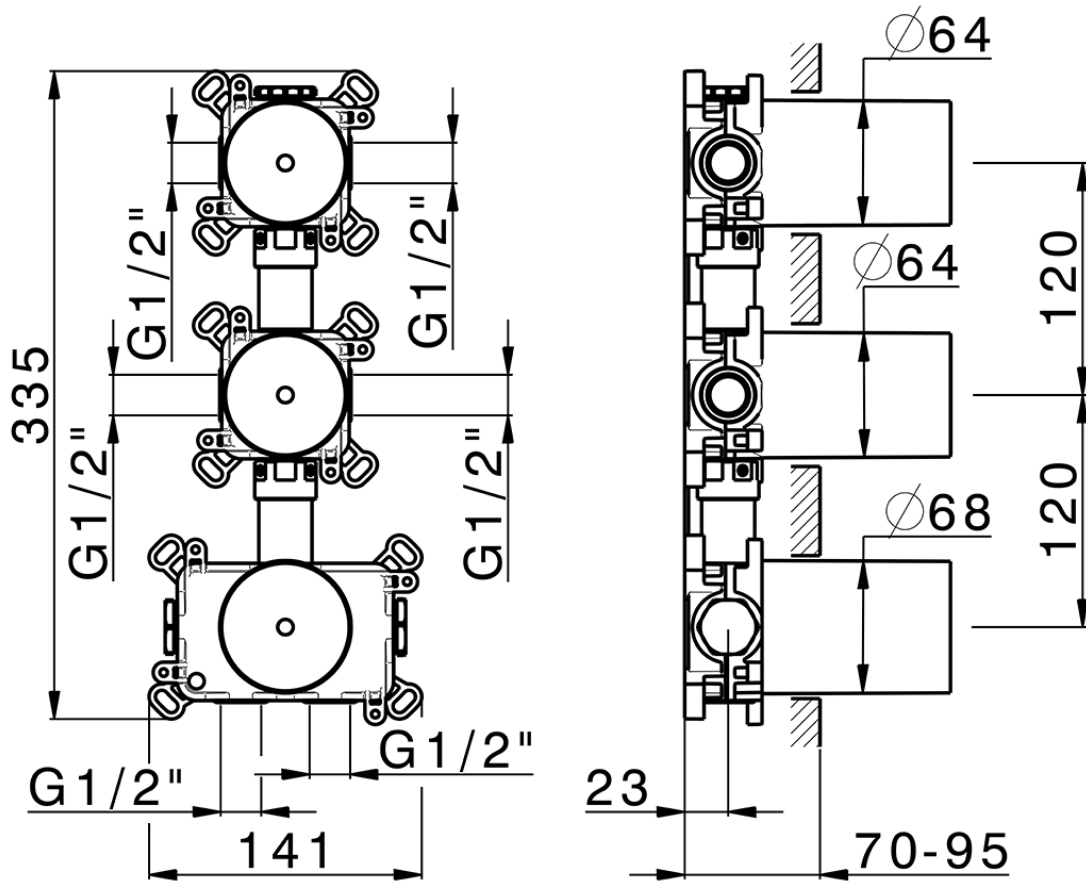

2 Function thermostatic concealed valve PUSH&SHOWER_ZB0G62V0

ZB0G62V0

<https://en.huberitalia.com/2-function-thermostatic-concealed-valve-pushshower-zb0g62v0>

2026-04-07