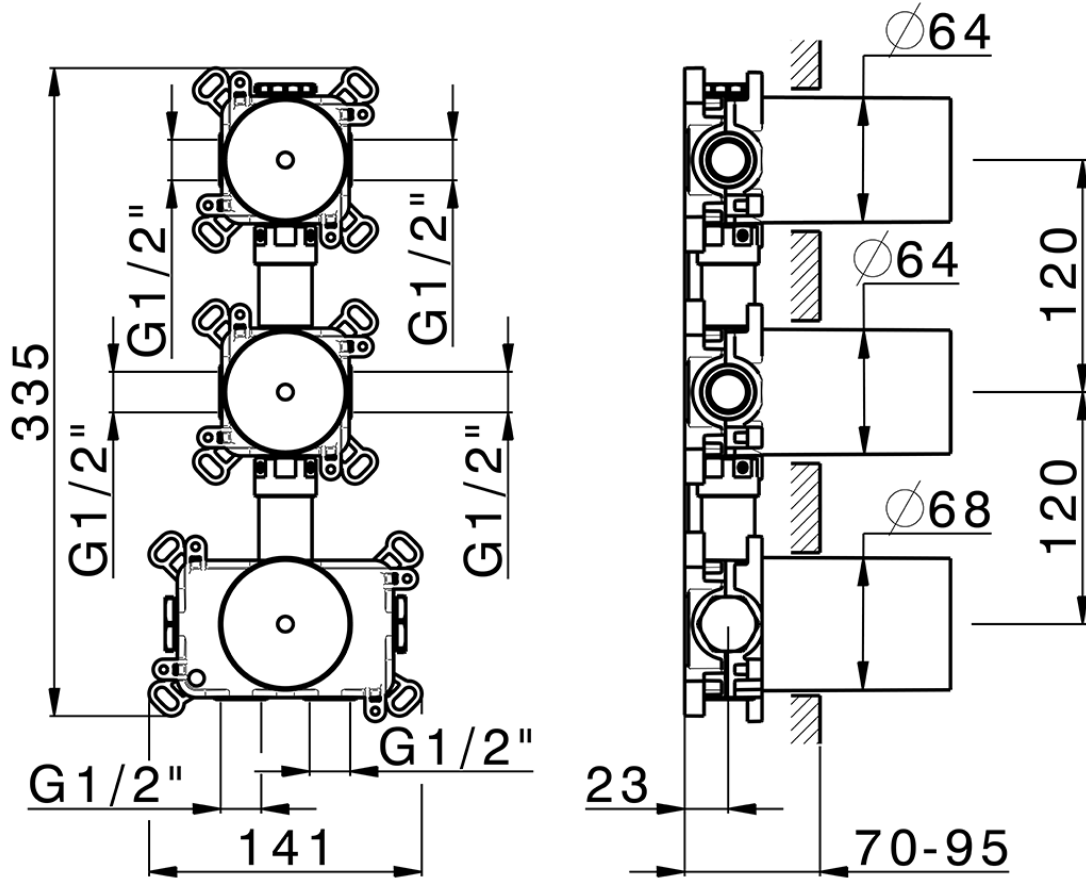

2 Function thermostatic concealed valve PUSH&SHOWER\_ZB0G62V0

ZB0G62V0

<https://en.huberitalia.com/2-function-thermostatic-concealed-valve-pushshower-zb0g62v0>

2026-04-08