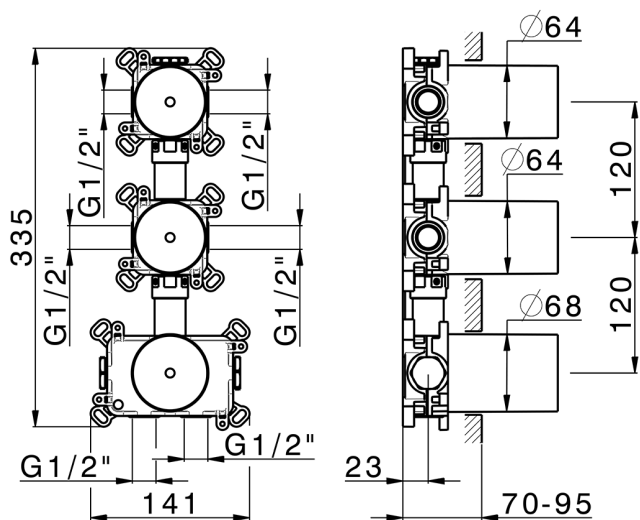

2 Function thermostatic concealed valve PUSH&SHOWER_ZB0G62V0

MODEL **ZB0G62V0**

2 Function thermostatic concealed valve, ON/OFF button with flow rate regulation, with protection guard boxes, to match with exposed parts: 1 Thermo 2 Push&Shower, without Thermo/ Push&Shower exposed parts

AVAILABLE FINISHINGS

 **04** 04 Without finishing

CHARACTERISTICS

Cartridge Spare Parts **22.04A.AR - ZZ97279004**

Argo 2 (long filter) Thermostatic Valve

Concealed **1**

Thermostatic

The Huber thermostatic is your personal water manager, helping you to handle, control and save water and energy.