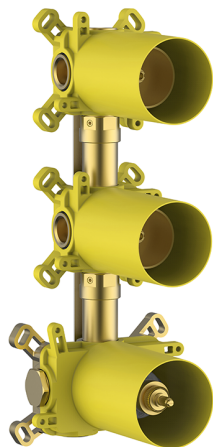

2 Function thermostatic concealed valve PUSH&SHOWER_ZB0G62V0

MODEL **ZB0G62V0**

2 Function thermostatic concealed valve, ON/OFF button with flow rate regulation, with protection guard boxes, to match with exposed parts: 1 Thermo 2 Push&Shower, without Thermo/ Push&Shower exposed parts

AVAILABLE FINISHINGS

04 04 Without finishing

CHARACTERISTICS

Cartridge Spare Parts **22.04A.AR - ZZ97279004**

Argo 2 (long filter) Thermostatic Valve

Concealed **1**

Thermostatic

The Huber thermostatic is your personal water manager, helping you to handle, control and save water and energy.