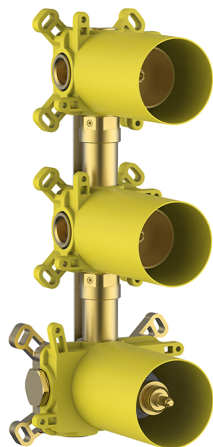

2 Function thermostatic concealed valve PUSH&SHOWER_ZB0G62V0

MODEL **ZB0G62V0**

2 Function thermostatic concealed valve, ON/OFF button with flow rate regulation, with protection guard boxes, to match with exposed parts: 1 Thermo 2 Push&Shower, without Thermo/ Push&Shower exposed parts

AVAILABLE FINISHINGS

 **04** 04 Without finishing

CHARACTERISTICS

Cartridge Spare Parts **22.04A.AR - ZZ97279004**

Argo 2 (long filter) Thermostatic Valve

Concealed **1**

Thermostatic

The Huber thermostatic is your personal water manager, helping you to handle, control and save water and energy.