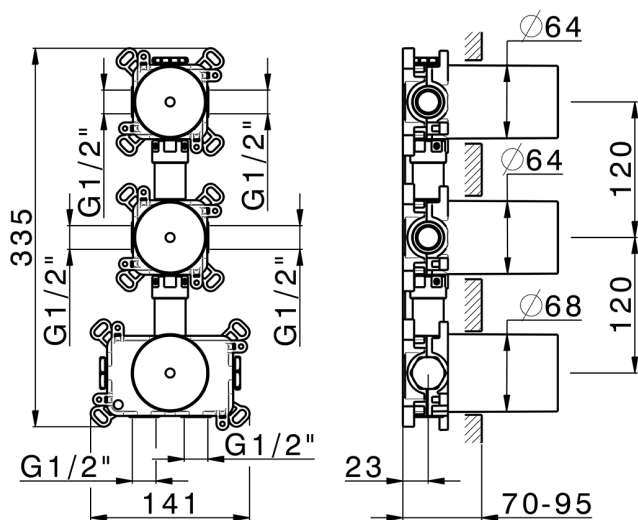

2 Function thermostatic concealed valve PUSH&SHOWER_ZB0G62V0

MODEL **ZB0G62V0**

2 Function thermostatic concealed valve, ON/OFF button with flow rate regulation, with protection guard boxes, to match with exposed parts: 1 Thermo 2 Push&Shower, without Thermo/ Push&Shower exposed parts

AVAILABLE FINISHINGS

04 04 Without finishing

CHARACTERISTICS

Cartridge Spare Parts **22.04A.AR - ZZ97279004**

Argo 2 (long filter) Thermostatic Valve

Concealed **1**

Thermostatic

The Huber thermostatic is your personal water manager, helping you to handle, control and save water and energy.