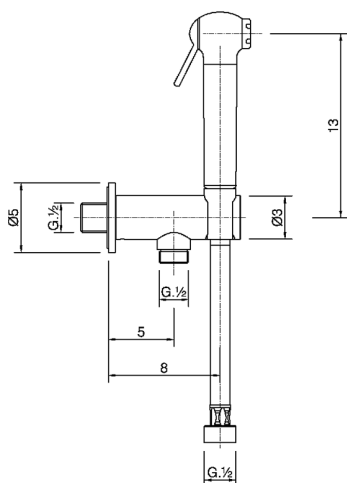

Bidet handshower set COMMUNITY_SF007910

MODEL **SF007910**

Bidet handshower set, wall mounted bracket with safety valve, Bidet handshower, 120 cm PVC flexible hose

AVAILABLE FINISHINGS

-  **21** 21 Chrome
-  **24** 24 Gold

CHARACTERISTICS

Bidet handshower

2025-01-02