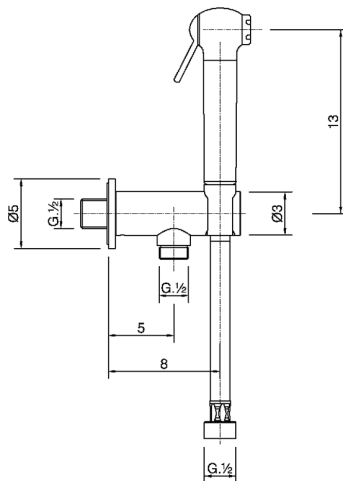

2025-01-05