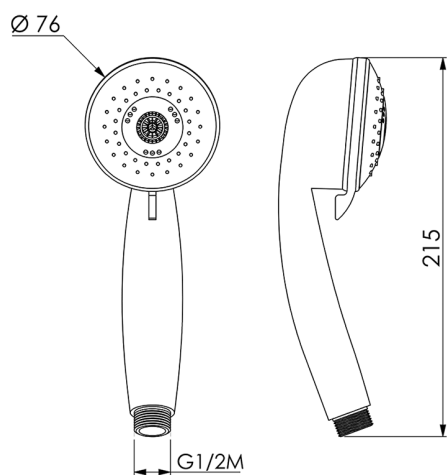

Teti handshower SHOWER_SS014310

MODEL **SS014310**

Teti handshower, 3 sprays ABS

AVAILABLE FINISHINGS

CHARACTERISTICS

2024-12-22