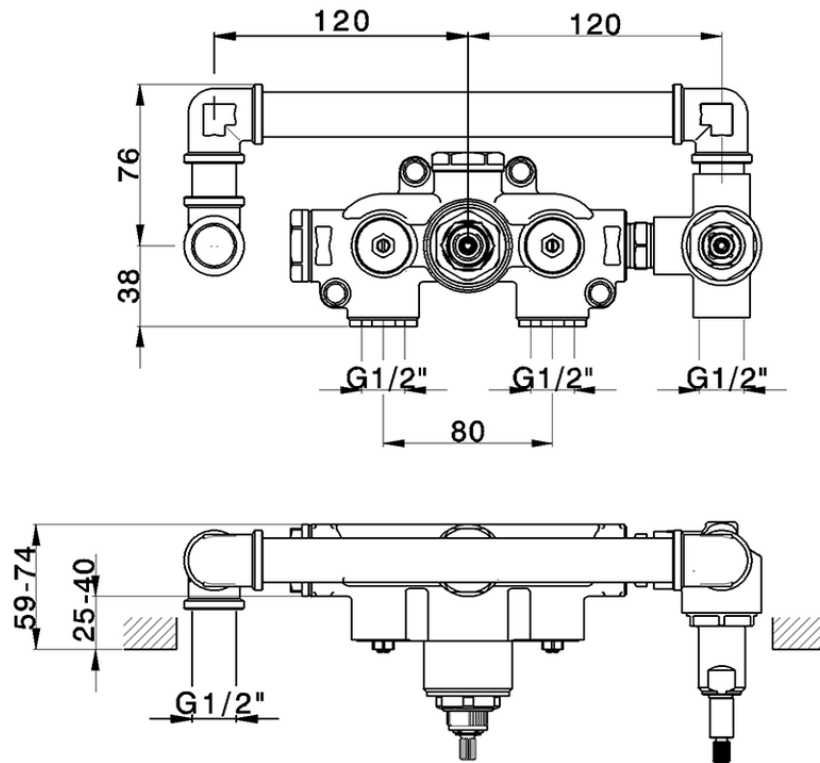

Exposed part for con.thermo.shower valve, 2-outlet CHRONOS_CR019640

CR019640

<https://en.huberitalia.com/exposed-part-for-con-thermo-shower-valve-2-outlet-chronos-cr019640>

ZB019340

<https://en.huberitalia.com/concealed-thermostatic-bath-mixer-2-outlet-concealed-zb019340>