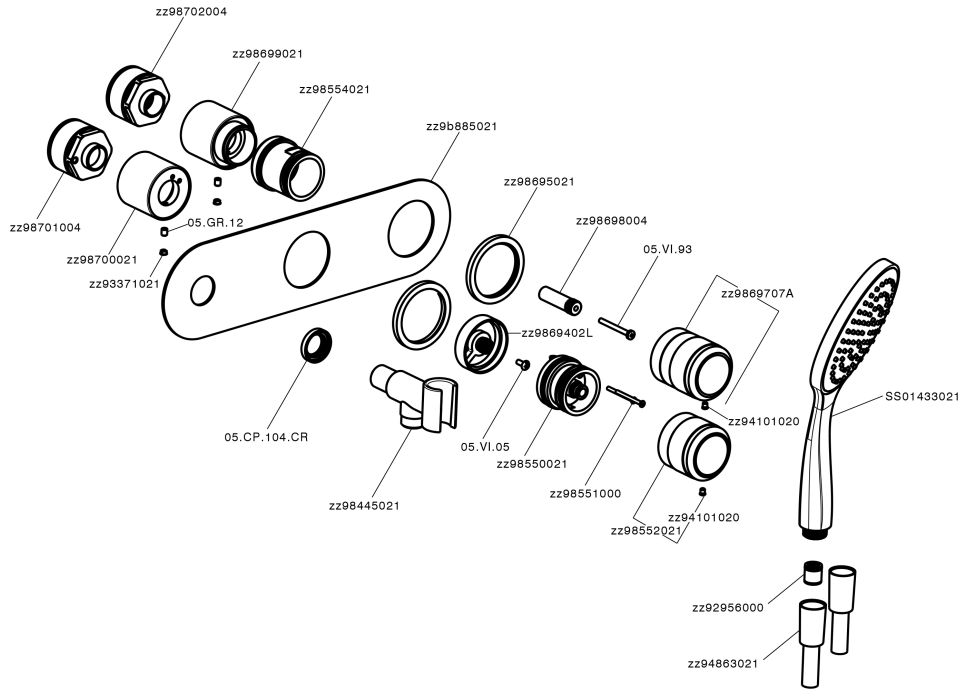

Exposed part for con.thermo.shower valve, 2-outlet CHRONOS_CR019640

CR019640

<https://en.huberitalia.com/exposed-part-for-con-thermo-shower-valve-2-outlet-chronos-cr019640>

Concealed thermostatic bath mixer, 2-outlet CONCEALED_ZB019340

ZB019340

<https://en.huberitalia.com/concealed-thermostatic-bath-mixer-2-outlet-concealed-zb019340>

2024-11-21