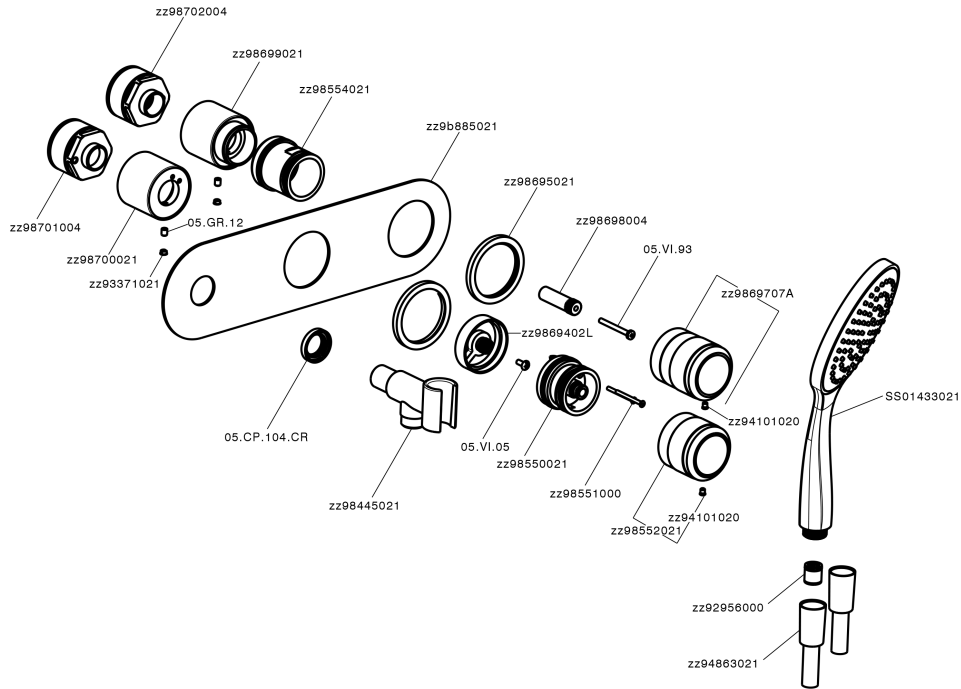

Exposed part for con.thermo.shower valve, 2-outlet CHRONOS_CR019640

MODEL **CR019640**

Exposed part for con.thermo.shower valve, 2-outlet, with 2-outlet deviator, 130 mm ABS Emotion one spray handshower, 150 cm SUPREME smooth flexible hose, without concealed part - for item ZB019340

AVAILABLE FINISHINGS

-  **21** 21 Chrome
-  **2F** 2F Brushed Nickel
-  **2Q** 2Q Black Titanium

CHARACTERISTICS

Installation **Concealed**
 Required concealed parts **ZB019340**

Thermostatic

The Huber thermostatic is your personal water manager, helping you to handle, control and save water and energy.

Exposed part for con.thermo.shower valve, 2-outlet CHRONOS_CR019640

CR019640

<https://en.huberitalia.com/exposed-part-for-con-thermo-shower-valve-2-outlet-chronos-cr019640>

Concealed thermostatic bath mixer, 2-outlet CONCEALED_ZB019340

MODEL **ZB019340**

Concealed thermostatic shower mixer,
2-outlet, without trim kit

AVAILABLE FINISHINGS

 **04** 04 Without finishing

CHARACTERISTICS

| | |
|---------------------------------------|------------------|
| Installation | Concealed |
| Cartridge Spare Parts | 24.04A.PP |
| 8x20 Plus P Thermostatic Valve | |
| Concealed | 1 |