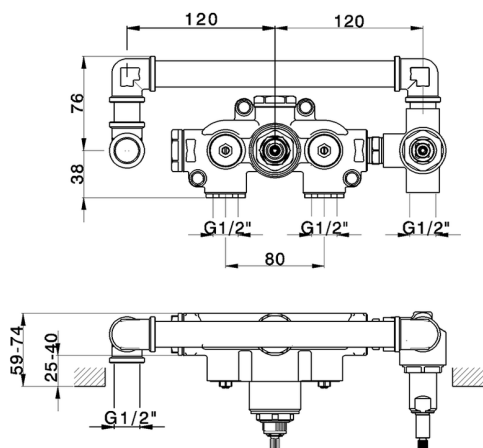

Exposed part for con.thermo.shower valve, 2-outlet CHRONOS_CR019640

MODEL **CR019640**

Exposed part for con.thermo.shower valve, 2-outlet, with 2-outlet deviator, 130 mm ABS Emotion one spray handshower, 150 cm SUPREME smooth flexible hose, without concealed part - for item ZB019340

Exposed part for con.thermo.shower valve, 2-outlet CHRONOS_CR019640

CR019640

<https://en.huberitalia.com/exposed-part-for-con-thermo-shower-valve-2-outlet-chronos-cr019640>

Concealed thermostatic bath mixer, 2-outlet CONCEALED_ZB019340

MODEL **ZB019340**

Concealed thermostatic shower mixer,
2-outlet, without trim kit

AVAILABLE FINISHINGS

 **04** 04 Without finishing

CHARACTERISTICS

| | |
|---------------------------------------|------------------|
| Installation | Concealed |
| Cartridge Spare Parts | 24.04A.PP |
| 8x20 Plus P Thermostatic Valve | |
| Concealed | 1 |