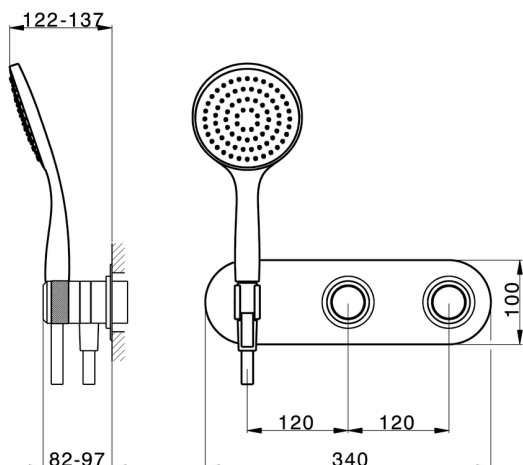

Exposed part for con.thermo.shower valve, 2-outlet CHRONOS_CR019640

MODEL **CR019640**

Exposed part for con.thermo.shower valve, 2-outlet, with 2-outlet deviator, 130 mm ABS Emotion one spray handshower, 150 cm SUPREME smooth flexible hose, without concealed part - for item ZB019340

AVAILABLE FINISHINGS

-  **21** 21 Chrome
-  **2F** 2F Brushed Nickel
-  **2Q** 2Q Black Titanium

CHARACTERISTICS

Installation **Concealed**
 Required concealed parts **ZB019340**

Thermostatic

The Huber thermostatic is your personal water manager, helping you to handle, control and save water and energy.

Exposed part for con.thermo.shower valve, 2-outlet CHRONOS_CR019640

CR019640

<https://en.huberitalia.com/exposed-part-for-con-thermo-shower-valve-2-outlet-chronos-cr019640>

Concealed thermostatic bath mixer, 2-outlet CONCEALED_ZB019340

MODEL **ZB019340**

Concealed thermostatic shower mixer,
2-outlet, without trim kit

AVAILABLE FINISHINGS

 **04** 04 Without finishing

CHARACTERISTICS

| | |
|---------------------------------------|------------------|
| Installation | Concealed |
| Cartridge Spare Parts | 24.04A.PP |
| 8x20 Plus P Thermostatic Valve | |
| Concealed | 1 |