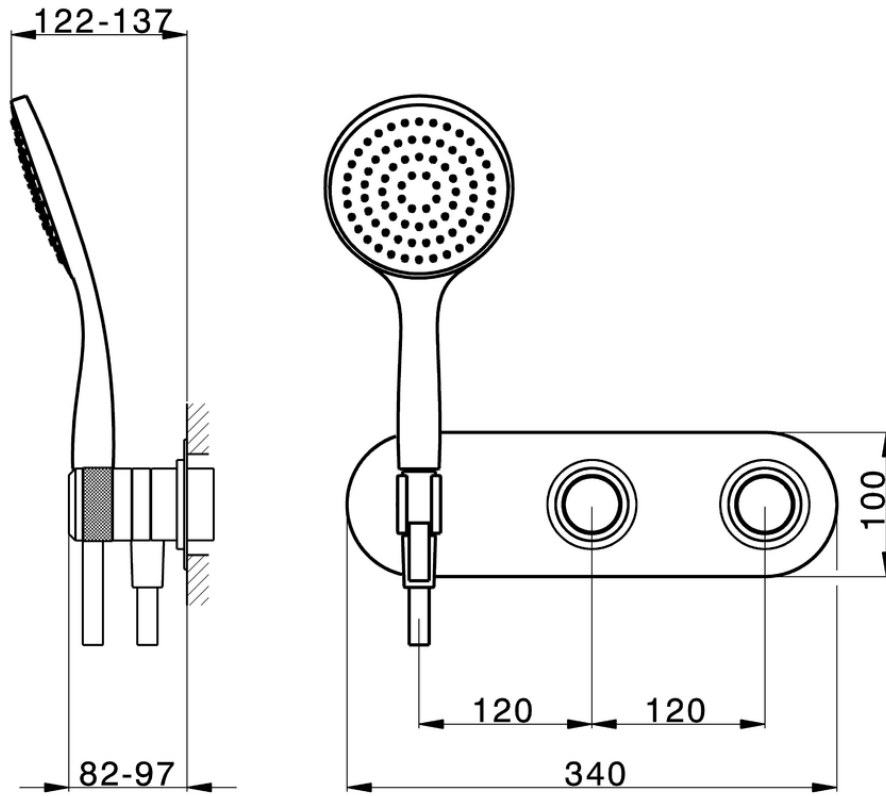

Exposed part for con.thermo.shower valve, 2-outlet CHRONOS_CR019640

CR019640

<https://en.huberitalia.com/exposed-part-for-con-thermo-shower-valve-2-outlet-chronos-cr019640>

ZB019340

<https://en.huberitalia.com/concealed-thermostatic-bath-mixer-2-outlet-concealed-zb019340>