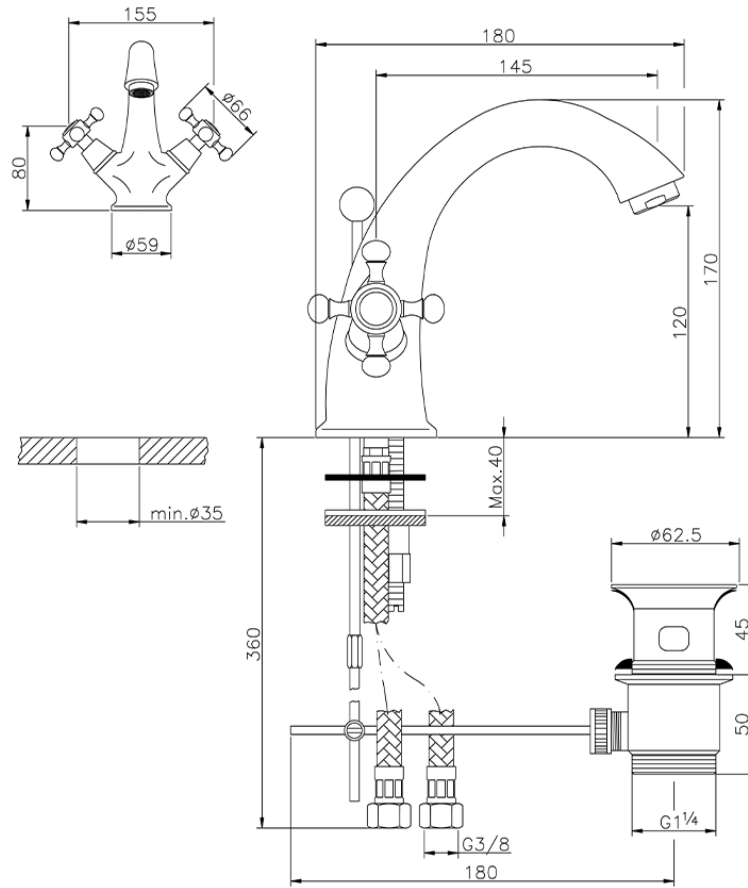

Washbasin mixer VICTORIAN\_VT000510

VT000510

<https://en.huberitalia.com/washbasin-mixer-victorian-vt000510>

2026-04-08