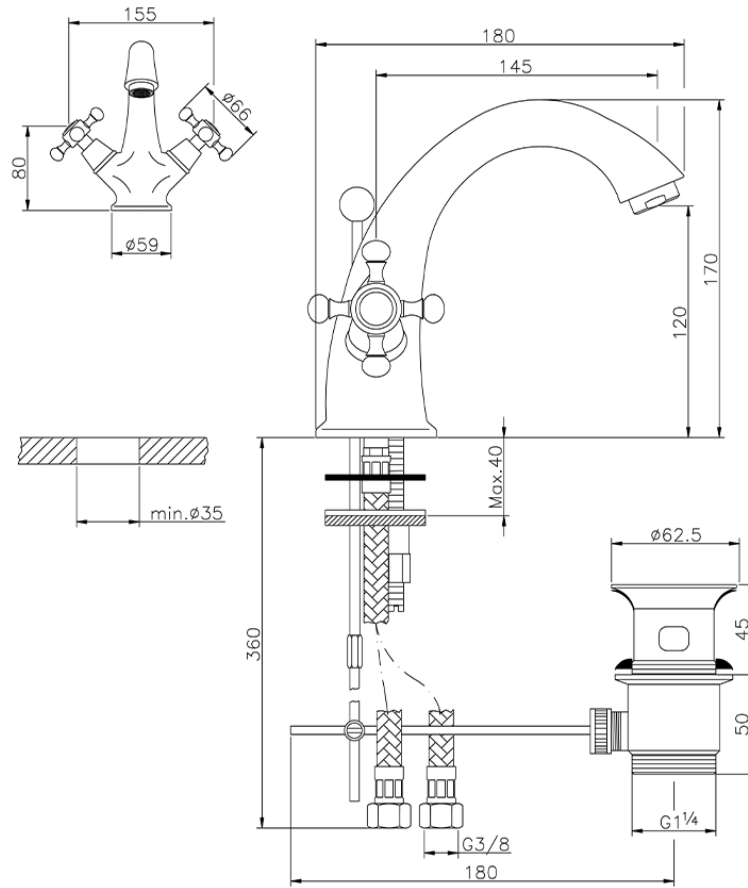

## Washbasin mixer VICTORIAN\_VT000510

VT000510

<https://en.huberitalia.com/washbasin-mixer-victorian-vt000510>

2026-05-02