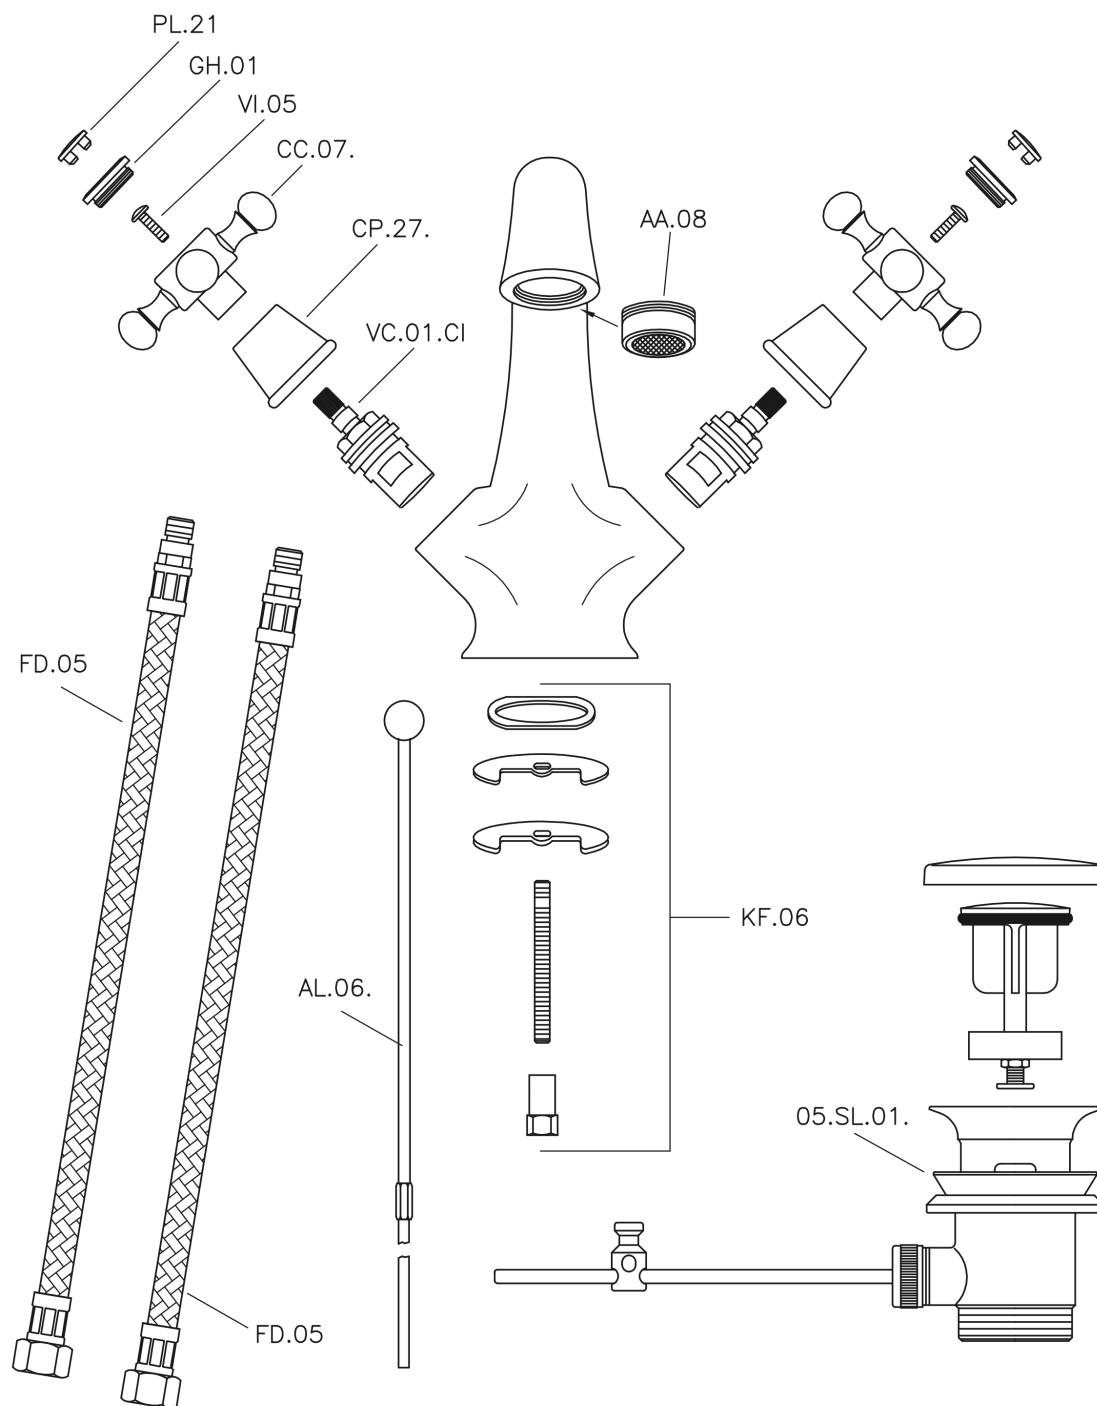

Washbasin mixer VICTORIAN_VT000510

VT000510

<https://en.huberitalia.com/washbasin-mixer-victorian-vt000510>

2026-05-02