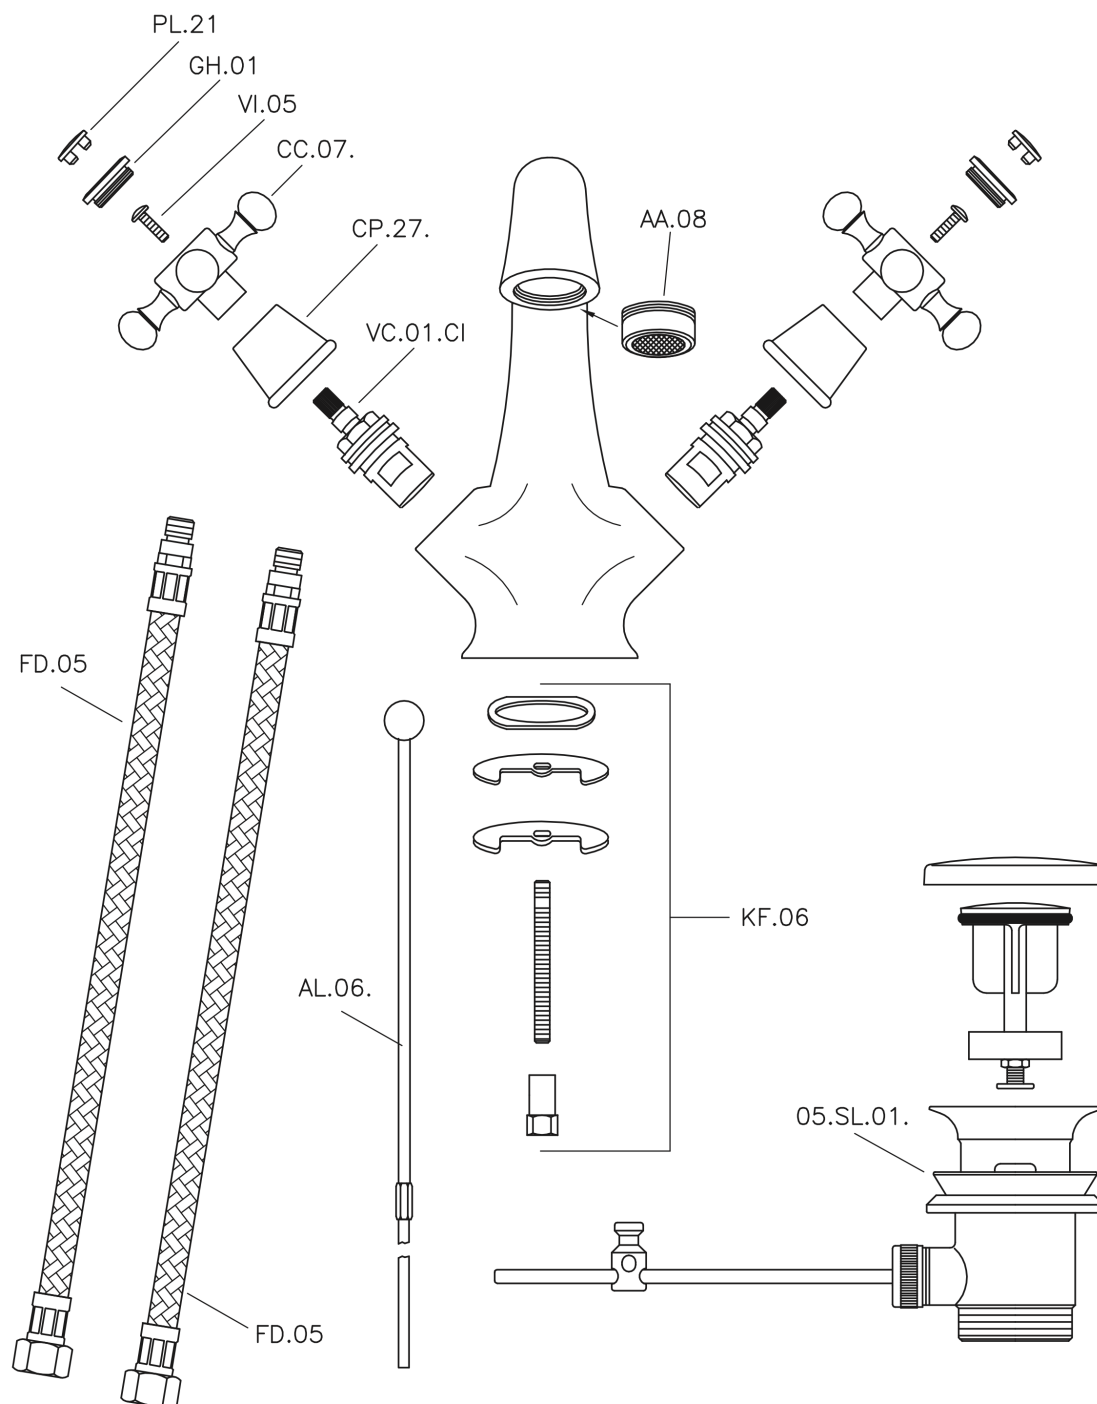

Washbasin mixer VICTORIAN_VT000510

VT000510

<https://en.huberitalia.com/washbasin-mixer-victorian-vt000510>

2026-06-13