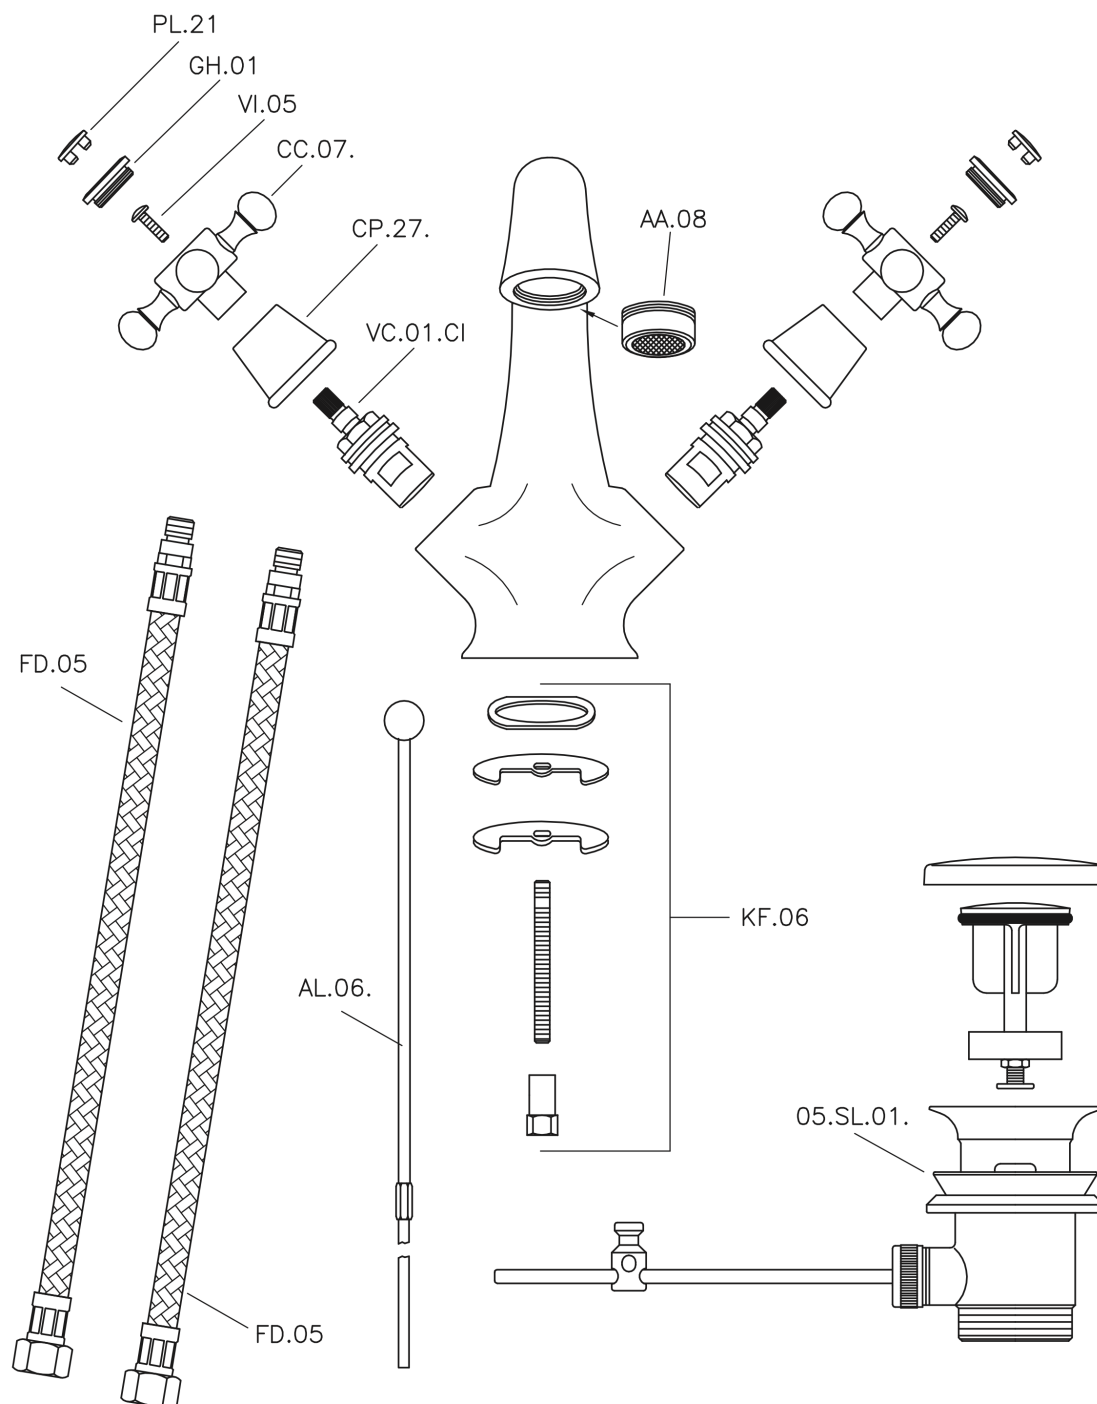

Washbasin mixer VICTORIAN_VT000510

VT000510

<https://en.huberitalia.com/washbasin-mixer-victorian-vt000510>

2026-04-10