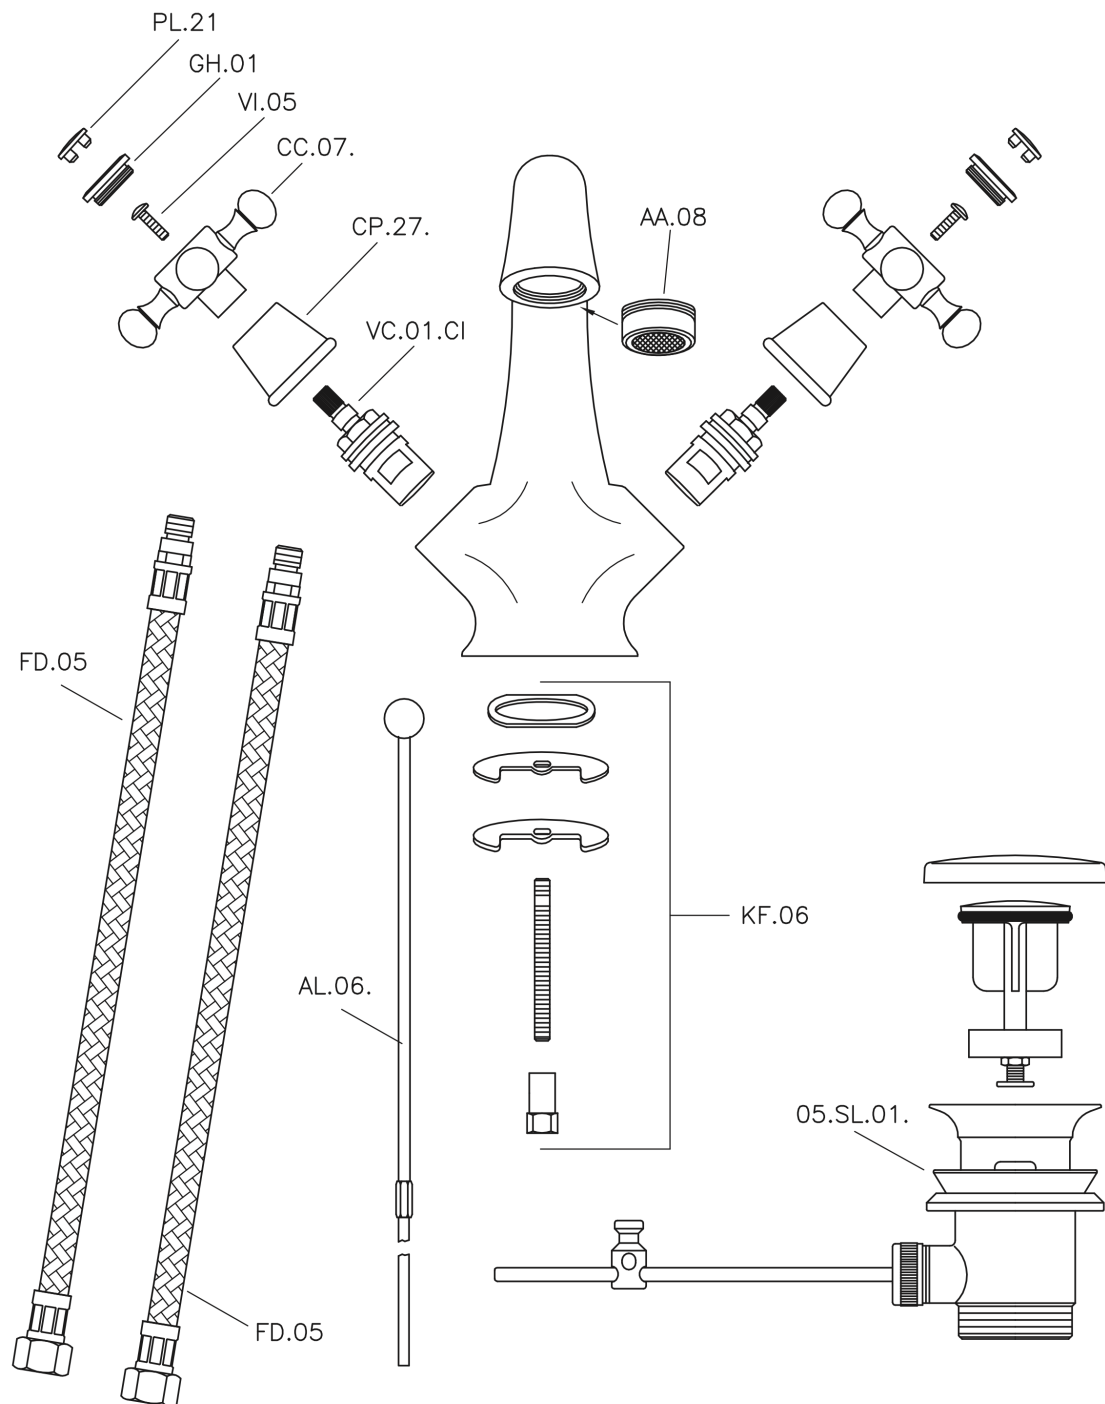

## Washbasin mixer VICTORIAN\_VT000510

MODEL **VT000510**

Washbasin mixer, with 1"1/4 automatic pop up waste, G.3/8" Stainless Steel Flexible

## Washbasin mixer VICTORIAN\_VT000510

VT000510

<https://en.huberitalia.com/washbasin-mixer-victorian-vt000510>

2026-04-08