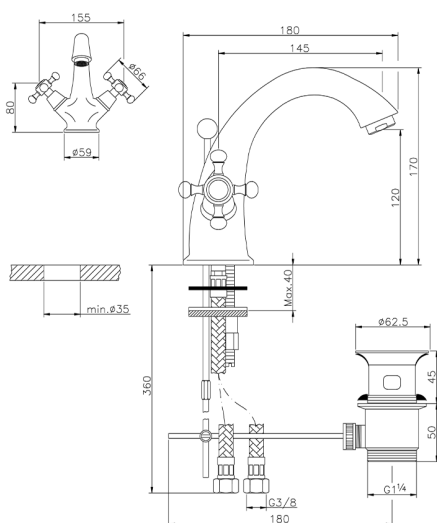

AVAILABLE FINISHINGS

- **21** 21 Chrome
- **27** 27 Old Bronze
- **2A** 2A Satin Brushed Nickel
- **2G** 2G Antique Gold