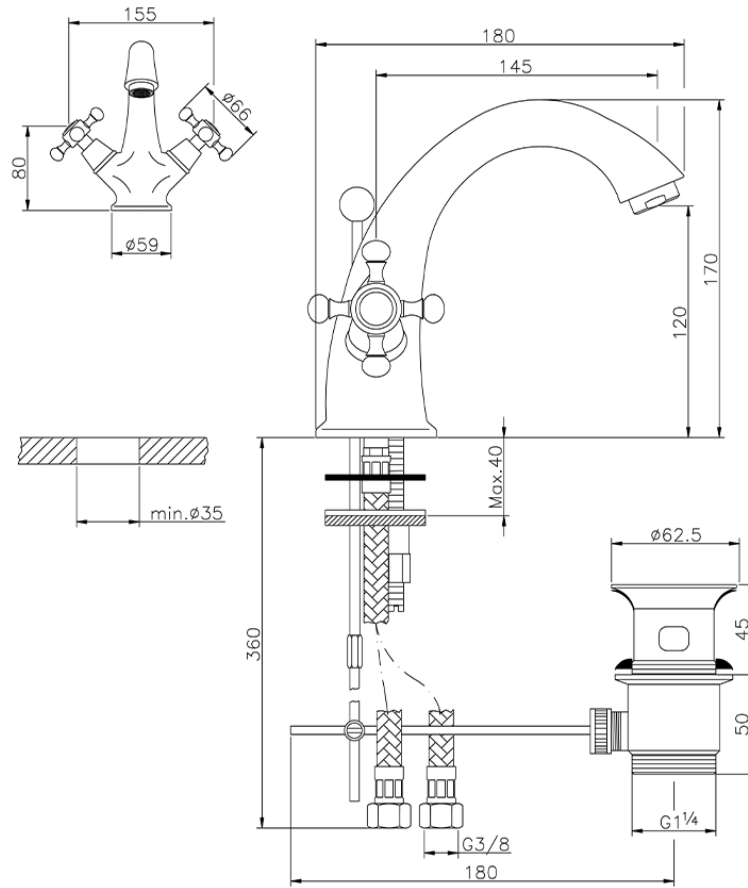

Washbasin mixer VICTORIAN_VT000510

VT000510

<https://en.huberitalia.com/washbasin-mixer-victorian-vt000510>

2026-04-30