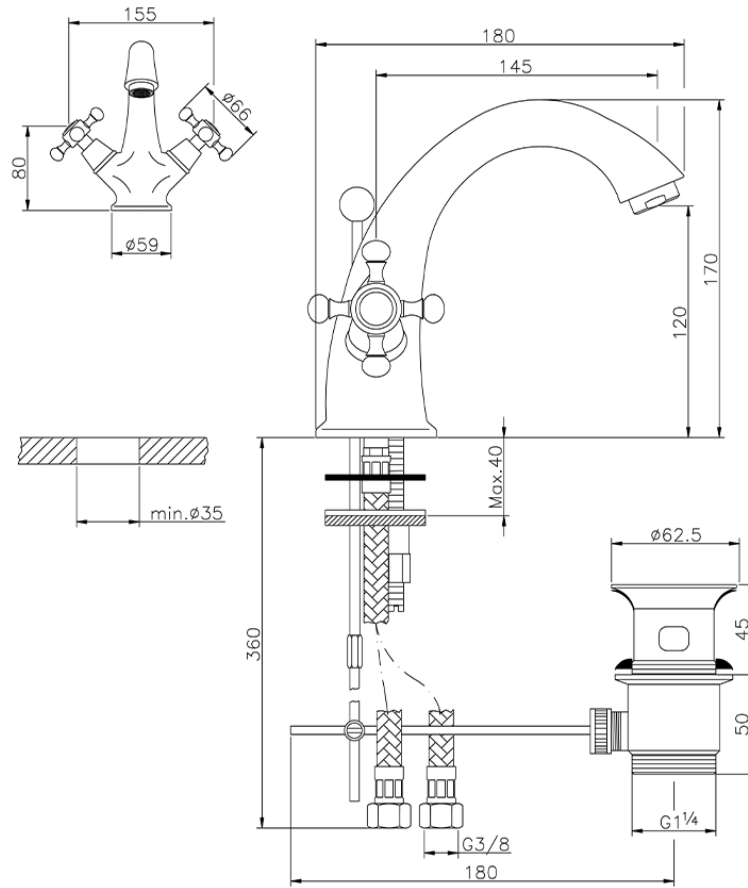

Washbasin mixer VICTORIAN_VT000510

VT000510

<https://en.huberitalia.com/washbasin-mixer-victorian-vt000510>

2026-06-06