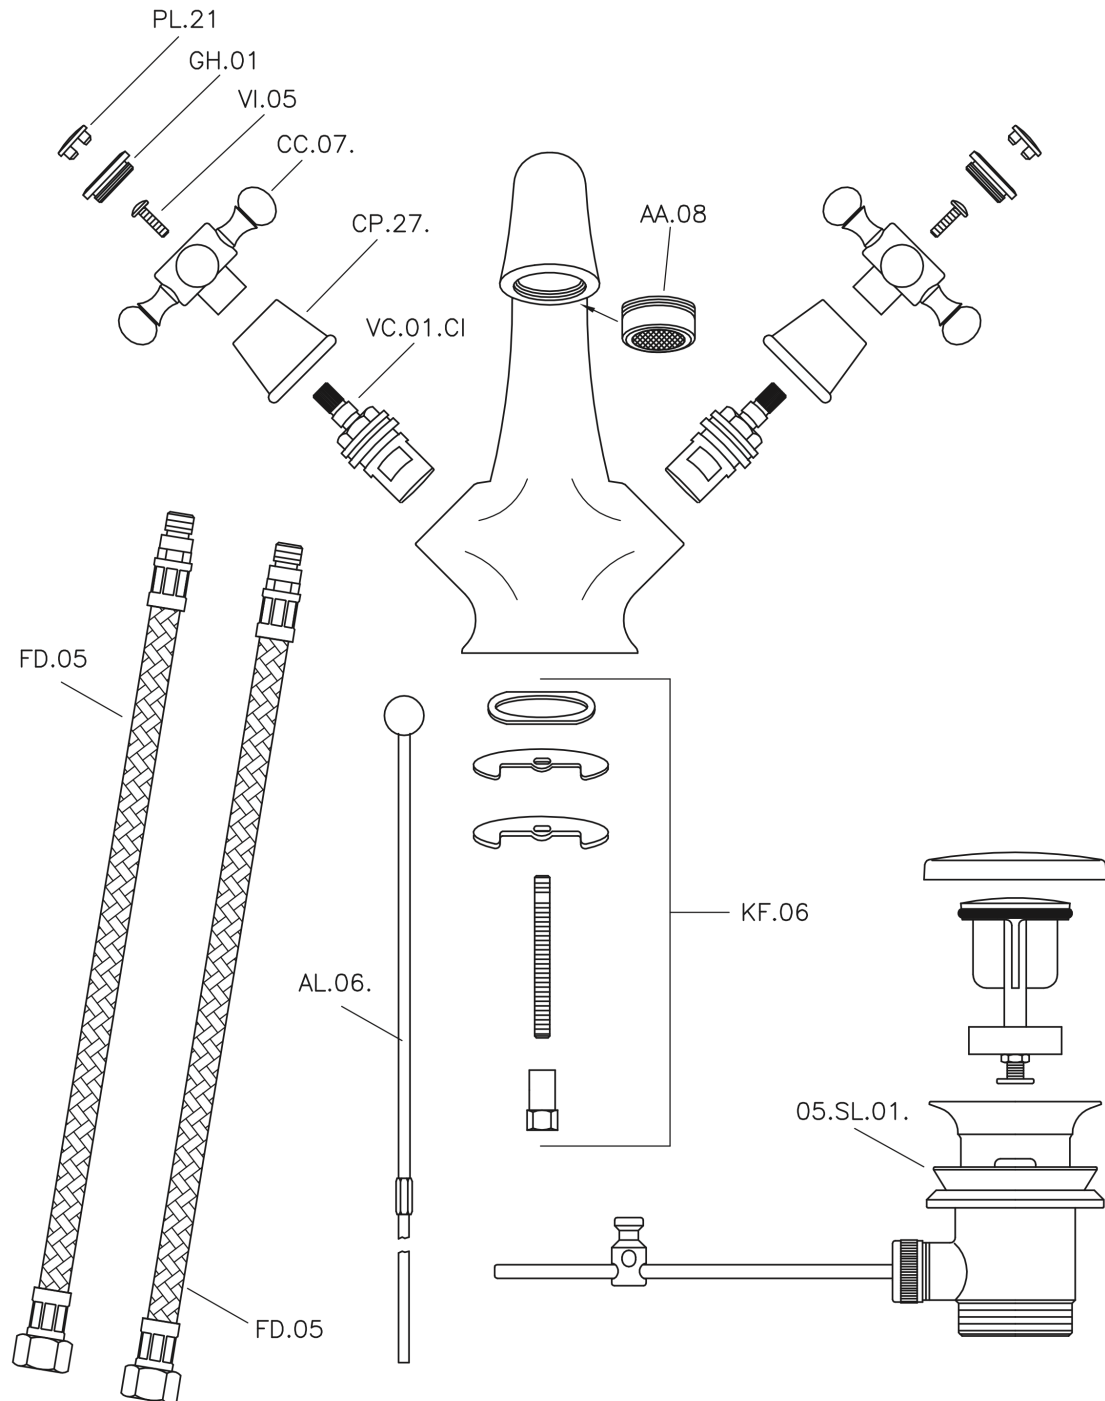

Washbasin mixer VICTORIAN_VT000510

VT000510

<https://en.huberitalia.com/washbasin-mixer-victorian-vt000510>

2026-04-08