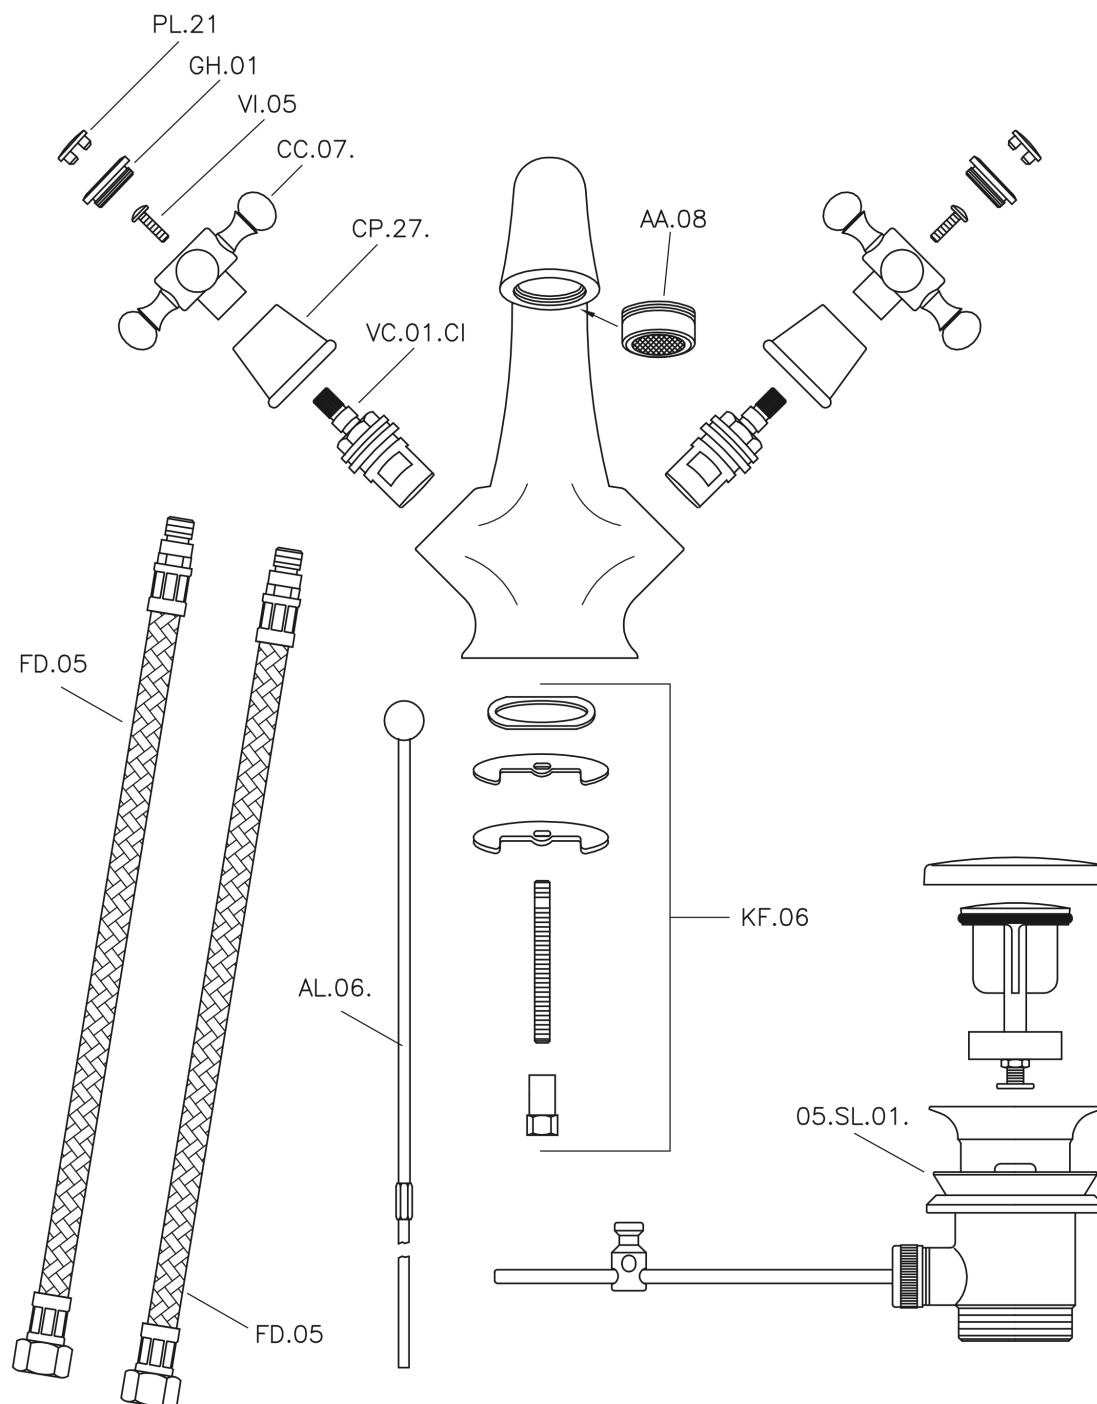

Washbasin mixer VICTORIAN_VT000510

VT000510

<https://en.huberitalia.com/washbasin-mixer-victorian-vt000510>

2026-06-26