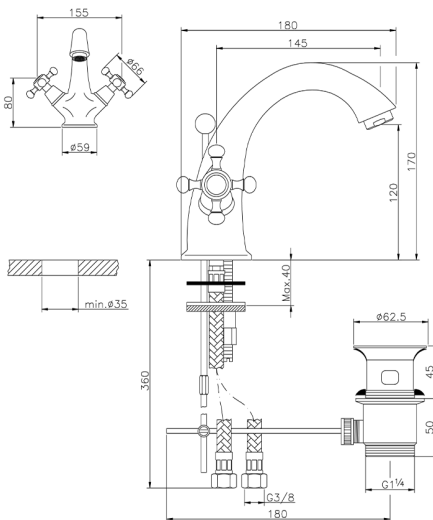

AVAILABLE FINISHINGS

- **21** 21 Chrome
- **27** 27 Old Bronze
- **2A** 2A Satin Brushed Nickel
- **2G** 2G Antique Gold