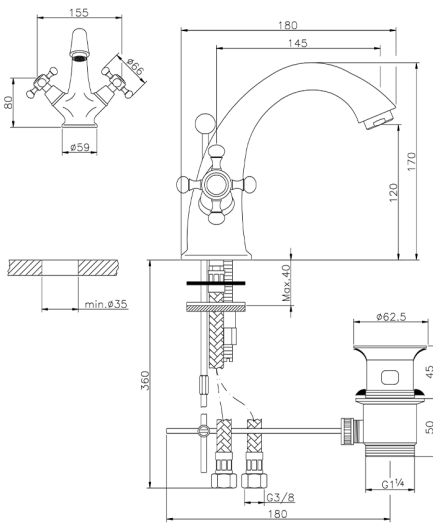

Washbasin mixer VICTORIAN_VT000510

MODEL **VT000510**

Washbasin mixer, with 1"1/4 automatic pop up waste, G.3/8" Stainless Steel Flexible

AVAILABLE FINISHINGS

-  **21** 21 Chrome
-  **27** 27 Old Bronze
-  **2A** 2A Satin Brushed Nickel
-  **2G** 2G Antique Gold

CHARACTERISTICS

Washbasin mixer VICTORIAN_VT000510

VT000510

<https://en.huberitalia.com/washbasin-mixer-victorian-vt000510>

2026-06-26