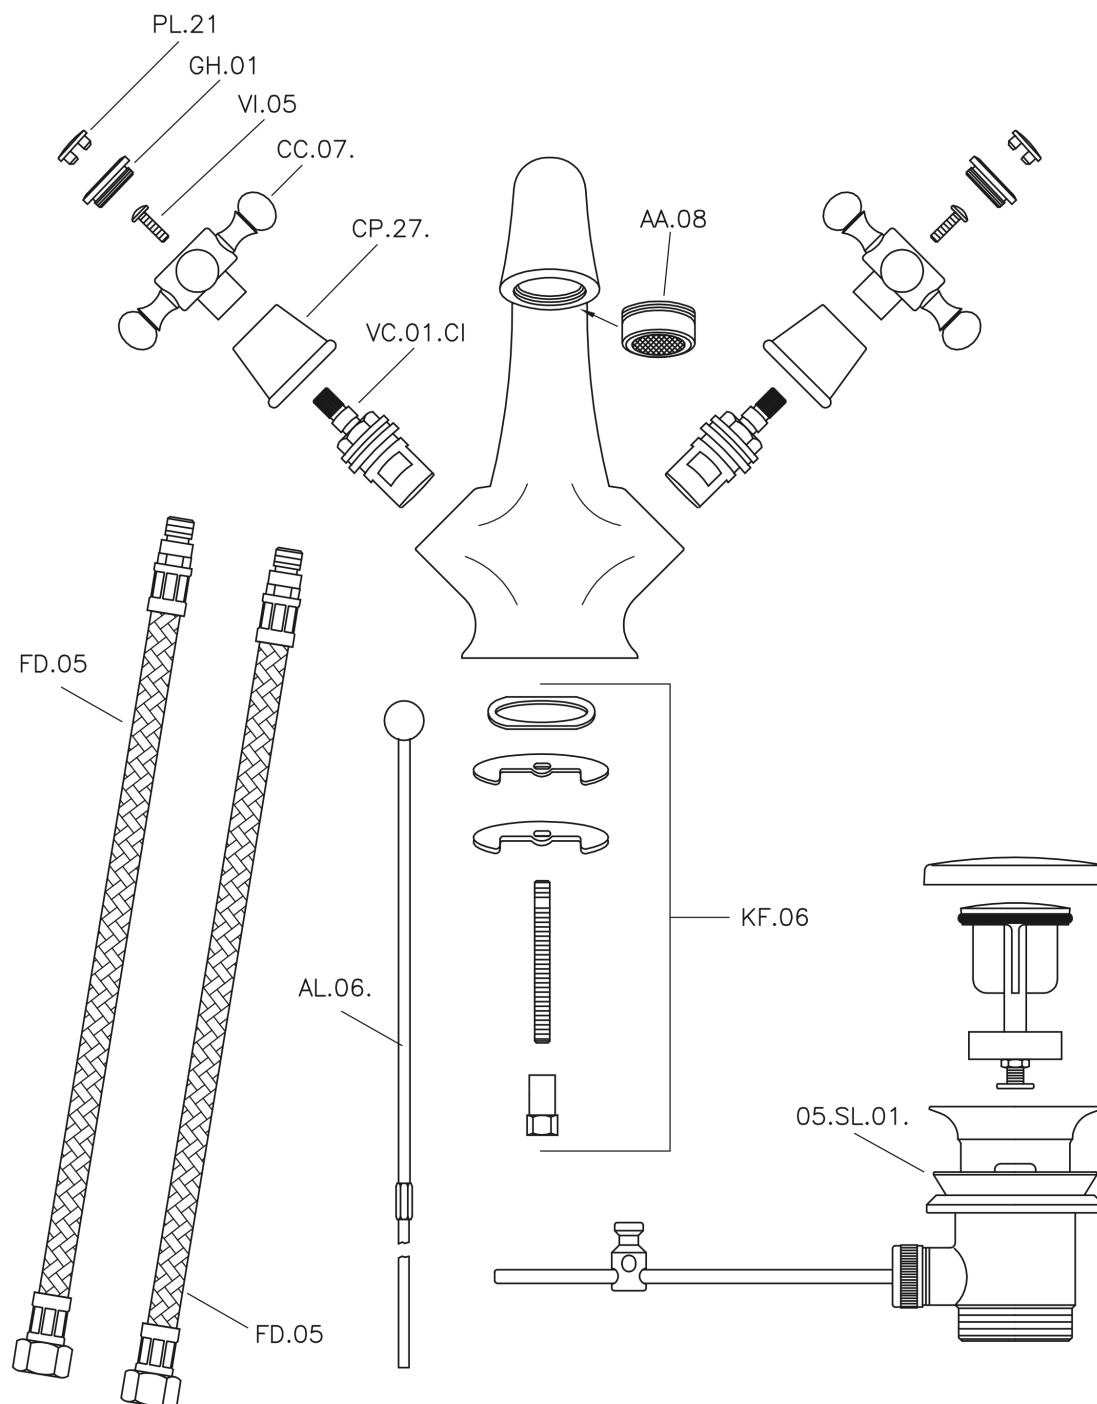

Washbasin mixer VICTORIAN_VT000510

MODEL **VT000510**

Washbasin mixer, with 1"1/4 automatic pop up waste, G.3/8" Stainless Steel Flexible

AVAILABLE FINISHINGS

-  **21** 21 Chrome
-  **27** 27 Old Bronze
-  **2A** 2A Satin Brushed Nickel
-  **2G** 2G Antique Gold

CHARACTERISTICS

Washbasin mixer VICTORIAN_VT000510

VT000510

<https://en.huberitalia.com/washbasin-mixer-victorian-vt000510>

2026-06-26