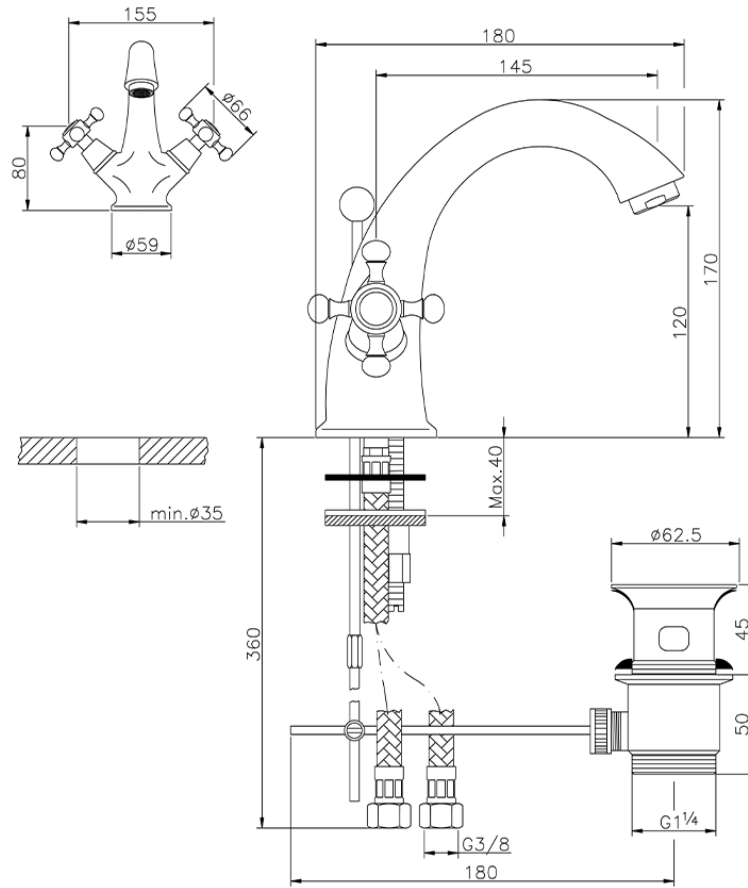

Washbasin mixer VICTORIAN_VT000510

VT000510

<https://en.huberitalia.com/washbasin-mixer-victorian-vt000510>

2026-06-26