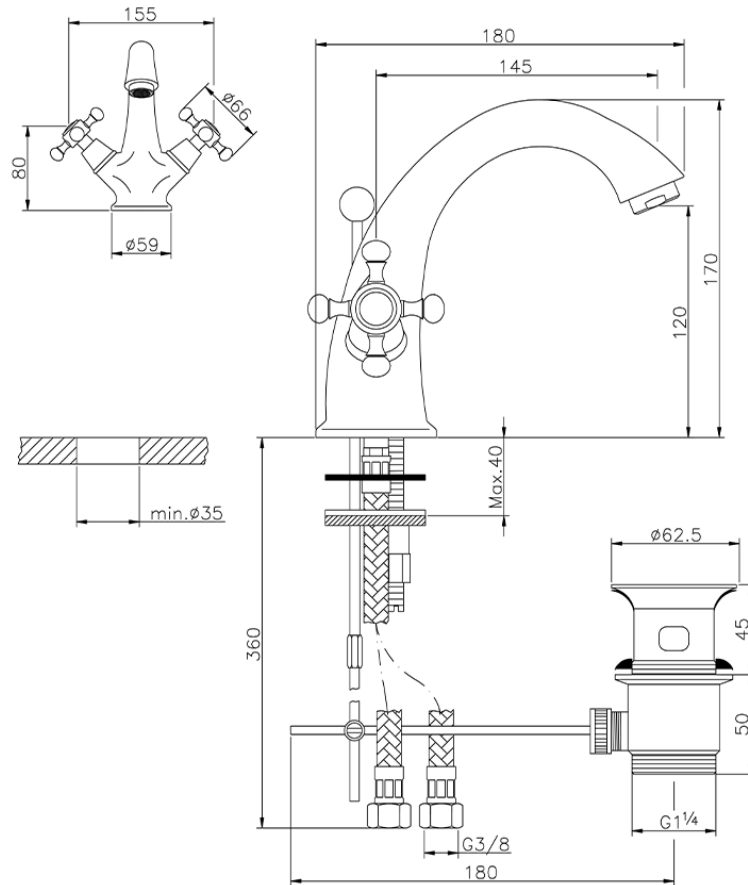

Washbasin mixer VICTORIAN_VT000510

VT000510

<https://en.huberitalia.com/washbasin-mixer-victorian-vt000510>

2026-04-11