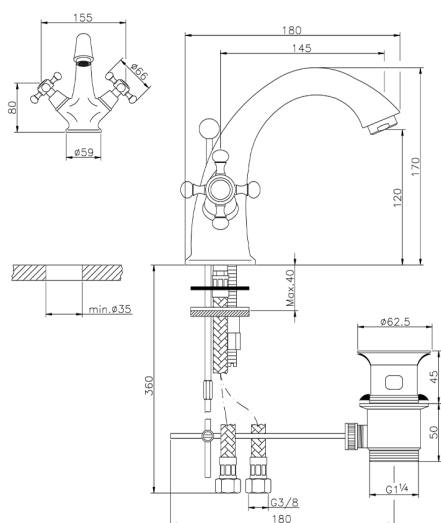

Washbasin mixer VICTORIAN_VT000510

MODEL **VT000510**

Washbasin mixer, with 1"1/4 automatic pop up waste, G.3/8" Stainless Steel Flexible

AVAILABLE FINISHINGS

-  **21** 21 Chrome
-  **27** 27 Old Bronze
-  **2A** 2A Satin Brushed Nickel
-  **2G** 2G Antique Gold

CHARACTERISTICS

Washbasin mixer VICTORIAN_VT000510

VT000510

<https://en.huberitalia.com/washbasin-mixer-victorian-vt000510>

2026-06-06