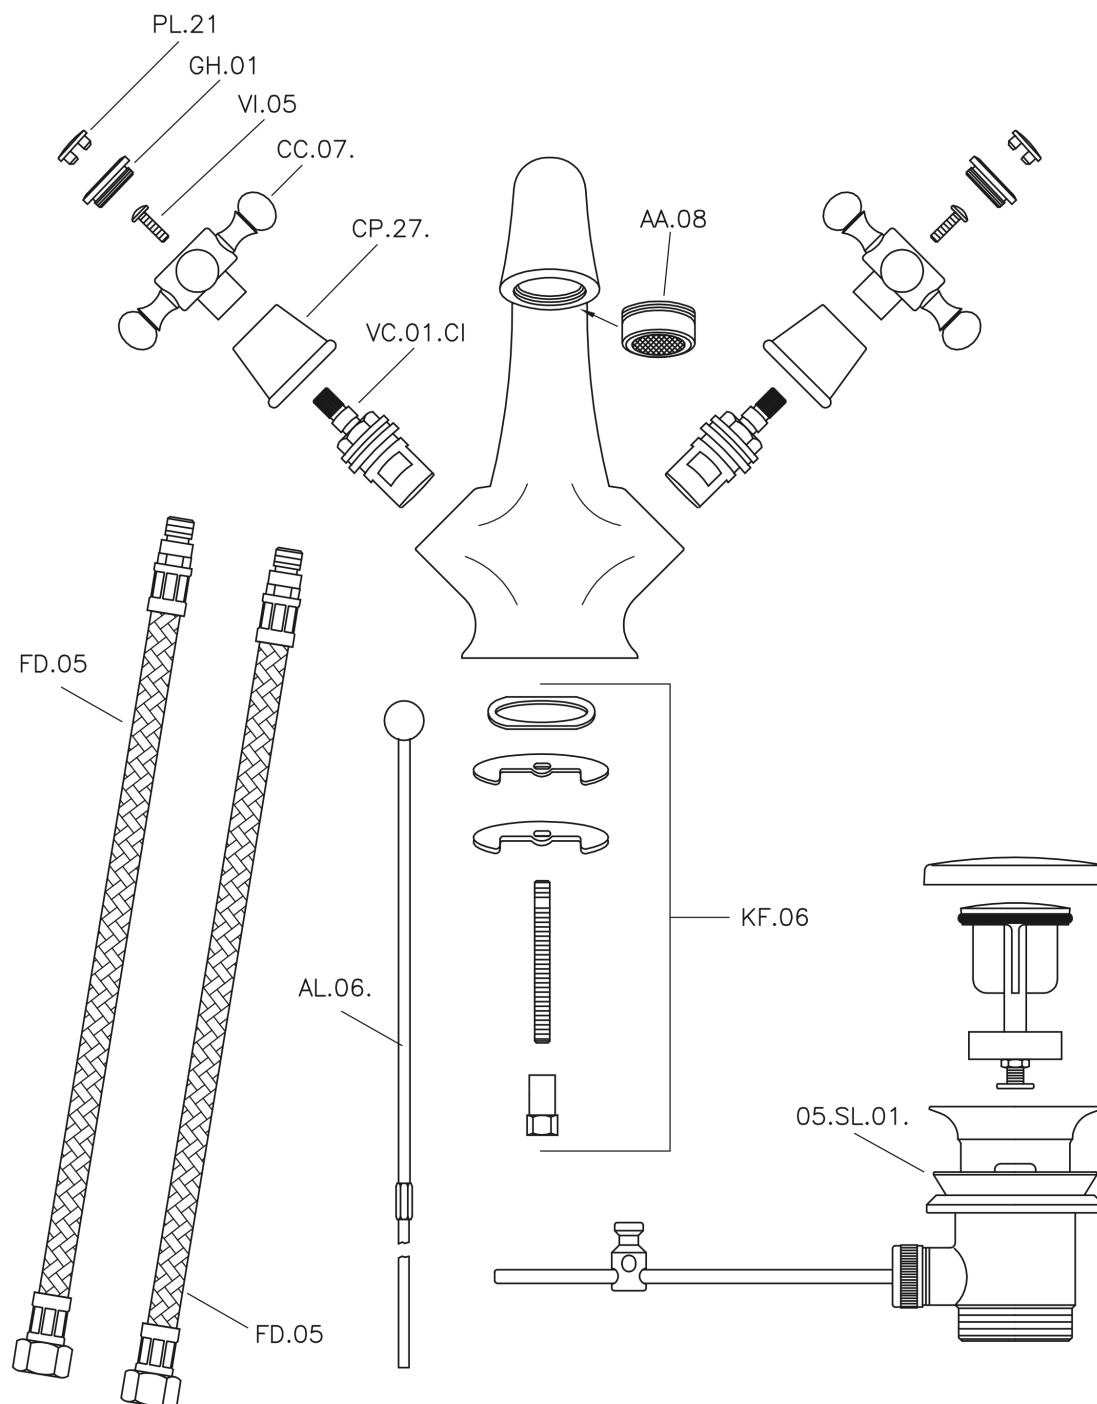

Washbasin mixer VICTORIAN_VT000510

MODEL **VT000510**

Washbasin mixer, with 1"1/4 automatic pop up waste, G.3/8" Stainless Steel Flexible

AVAILABLE FINISHINGS

-  **21** 21 Chrome
-  **27** 27 Old Bronze
-  **2A** 2A Satin Brushed Nickel
-  **2G** 2G Antique Gold

CHARACTERISTICS

Washbasin mixer VICTORIAN_VT000510

VT000510

<https://en.huberitalia.com/washbasin-mixer-victorian-vt000510>

2026-06-06