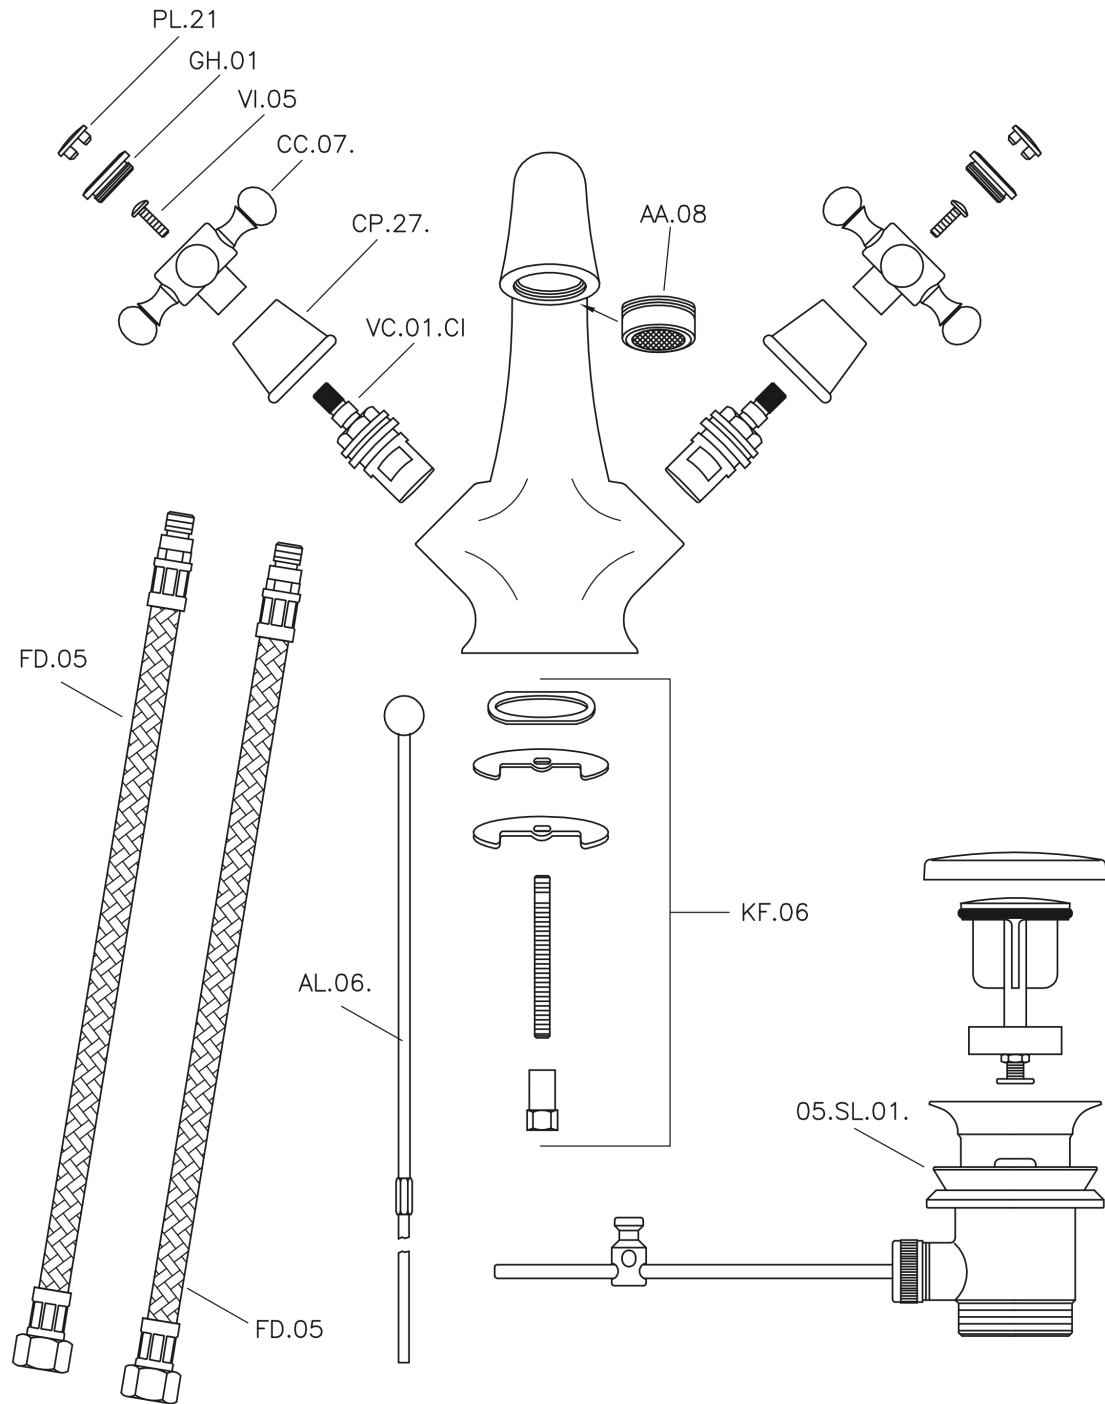

Washbasin mixer VICTORIAN_VT000510

MODEL **VT000510**

Washbasin mixer, with 1"1/4 automatic pop up waste, G.3/8" Stainless Steel Flexible

AVAILABLE FINISHINGS

-  **21** 21 Chrome
-  **27** 27 Old Bronze
-  **2A** 2A Satin Brushed Nickel
-  **2G** 2G Antique Gold

CHARACTERISTICS

Washbasin mixer VICTORIAN_VT000510

VT000510

<https://en.huberitalia.com/washbasin-mixer-victorian-vt000510>

2026-04-11