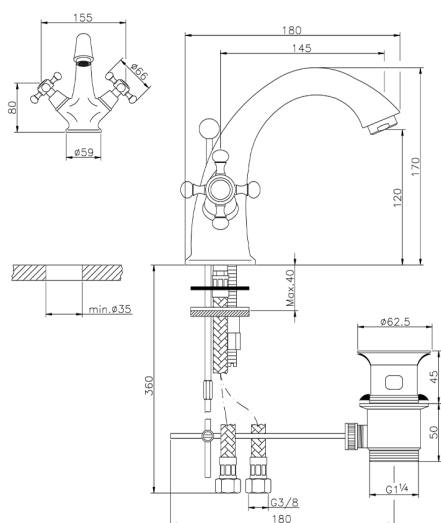

Washbasin mixer VICTORIAN_VT000510

MODEL **VT000510**

Washbasin mixer, with 1"1/4 automatic pop up waste, G.3/8" Stainless Steel Flexible

AVAILABLE FINISHINGS

-  **21** 21 Chrome
-  **27** 27 Old Bronze
-  **2A** 2A Satin Brushed Nickel
-  **2G** 2G Antique Gold

CHARACTERISTICS

Washbasin mixer VICTORIAN_VT000510

VT000510

<https://en.huberitalia.com/washbasin-mixer-victorian-vt000510>

2026-04-11