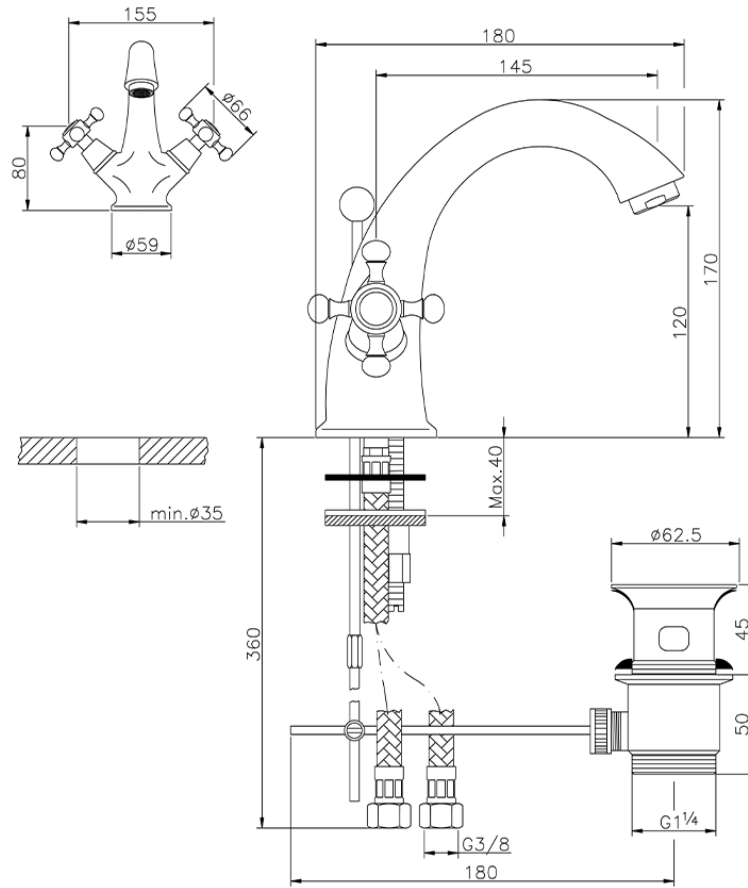

## Washbasin mixer VICTORIAN\_VT000510

VT000510

<https://en.huberitalia.com/washbasin-mixer-victorian-vt000510>

2026-06-13