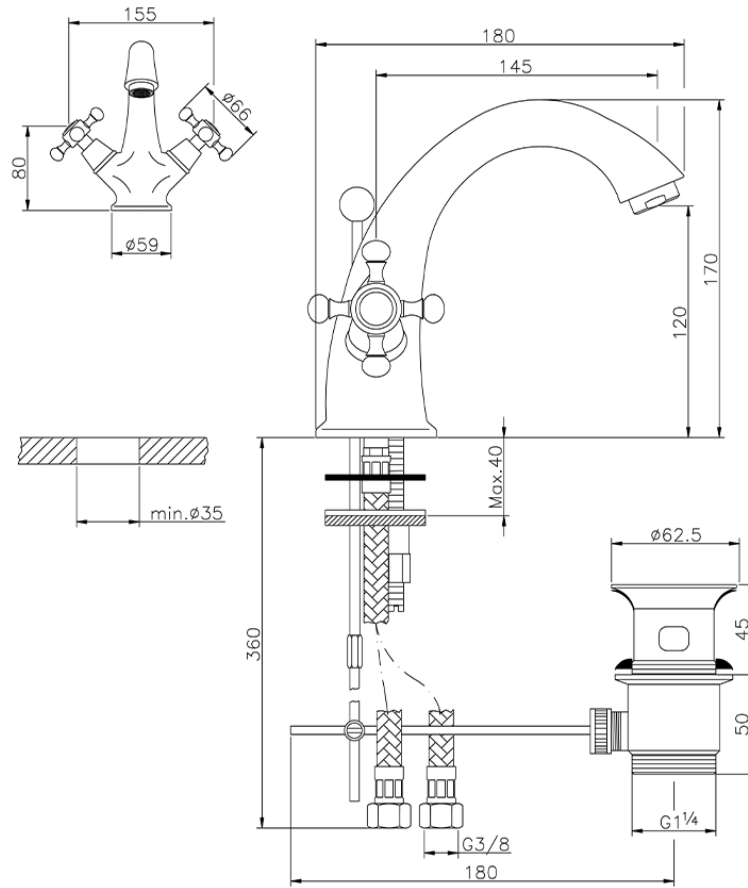

Washbasin mixer VICTORIAN_VT000510

VT000510

<https://en.huberitalia.com/washbasin-mixer-victorian-vt000510>

2026-04-05