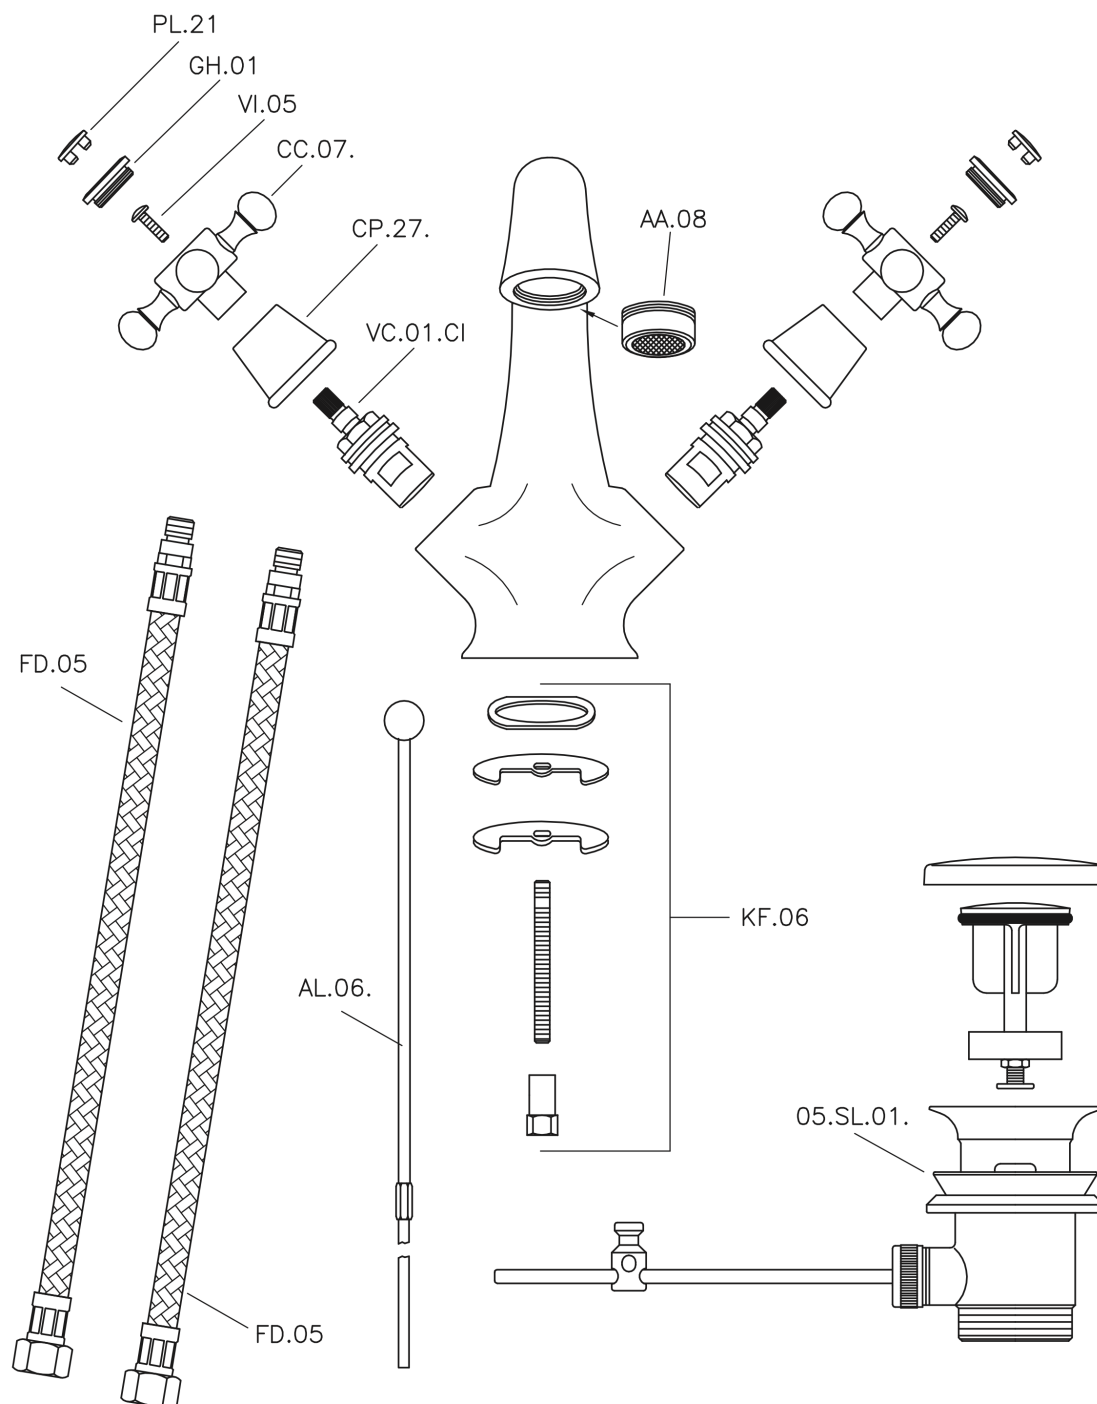

## Washbasin mixer VICTORIAN\_VT000510

VT000510

<https://en.huberitalia.com/washbasin-mixer-victorian-vt000510>

2026-04-30